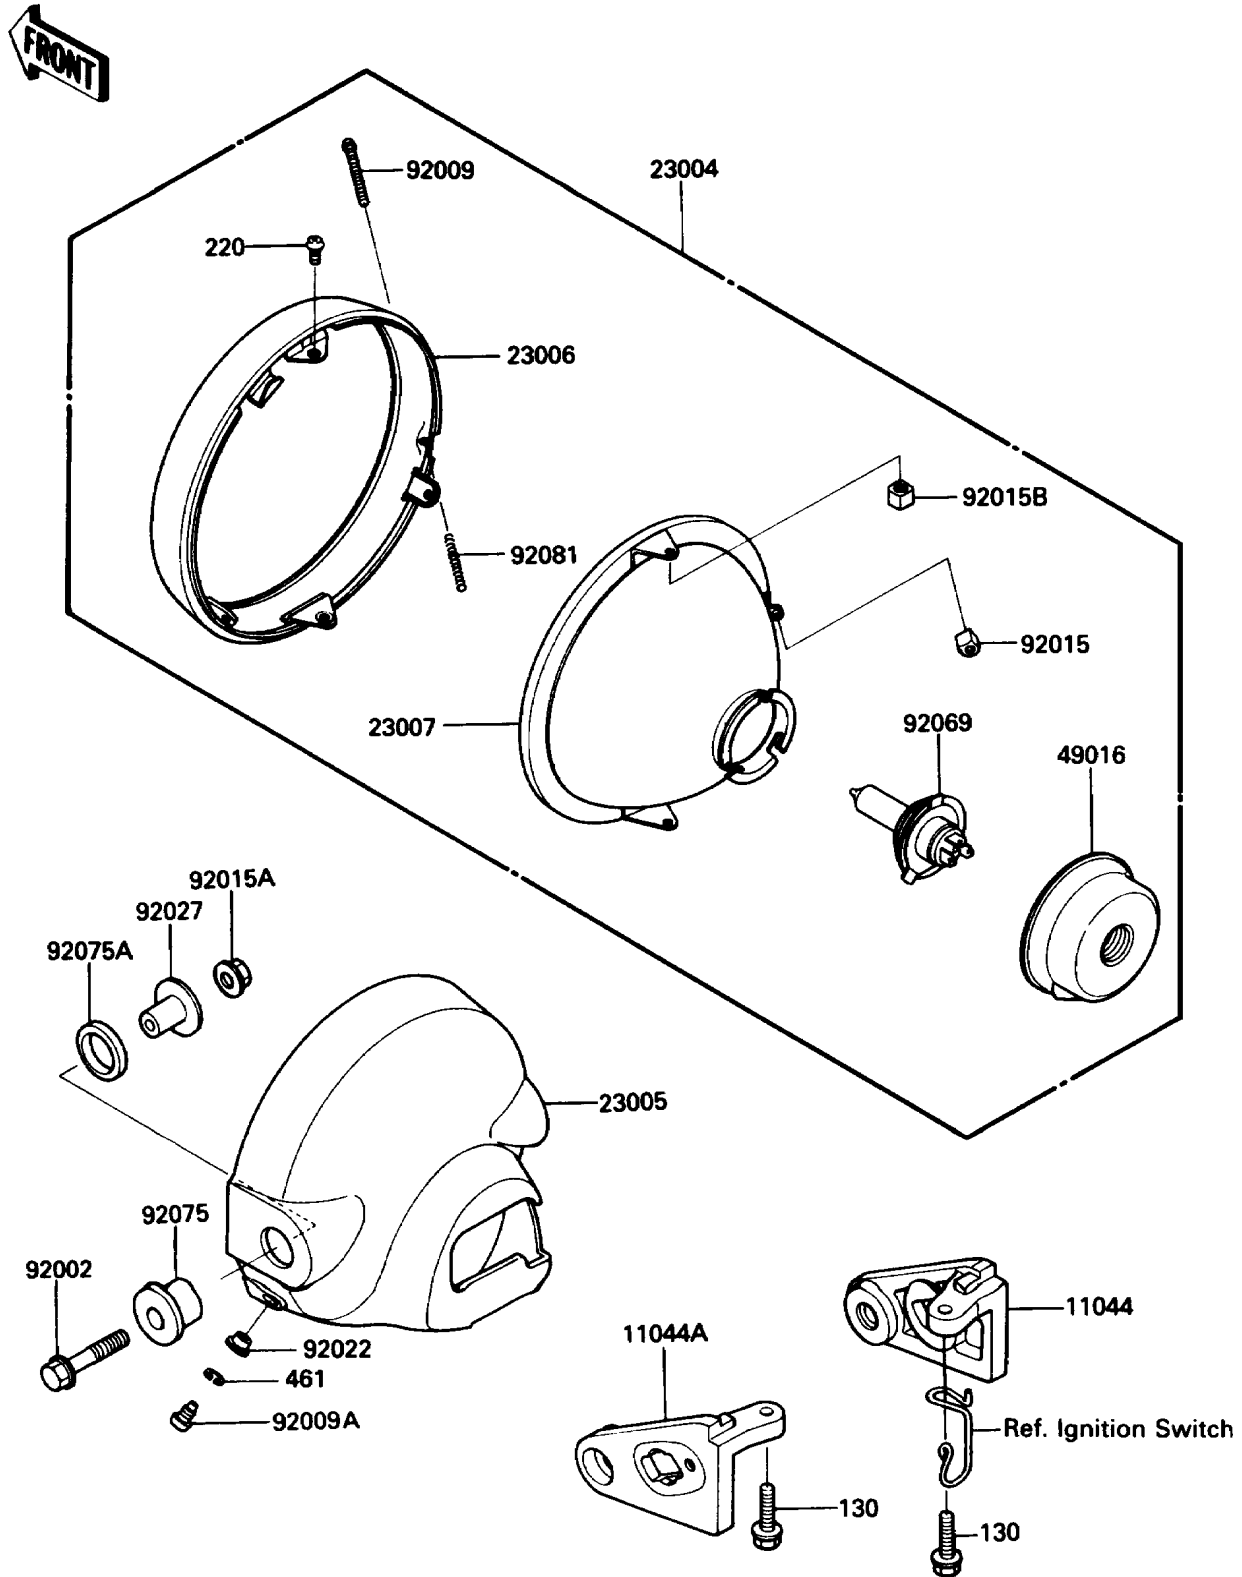

## PARTS DIAGRAM

### Headlight(s)

F2710-0245

## PARTS LIST

Headlight(s)

**Kawasaki**

Let the Good Times Roll®

**ITEM NAME**

**PART NUMBER**

**QUANTITY**

---