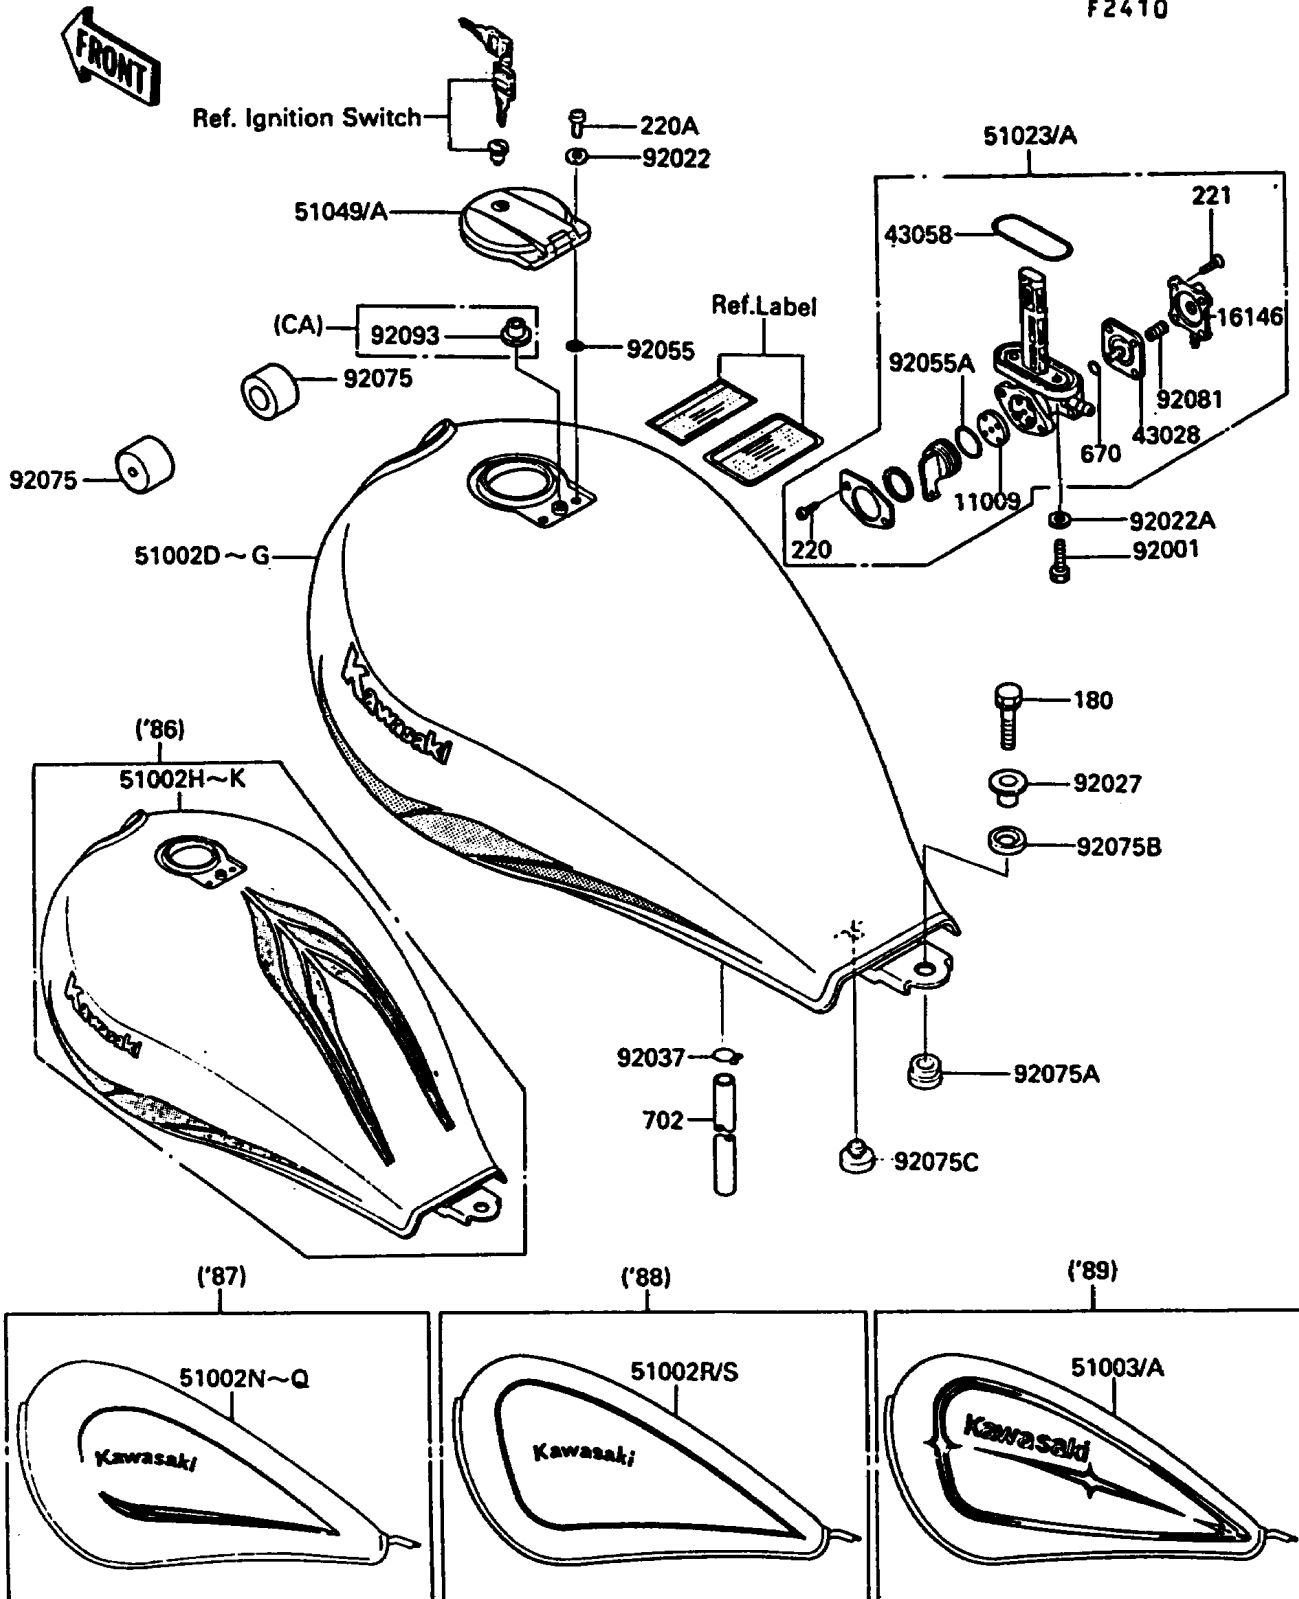

1989 454 LTD

PARTS DIAGRAM

Fuel Tank

F2410

1989 454 LTD

PARTS LIST

Fuel Tank

ITEM NAME

PART NUMBER

QUANTITY
