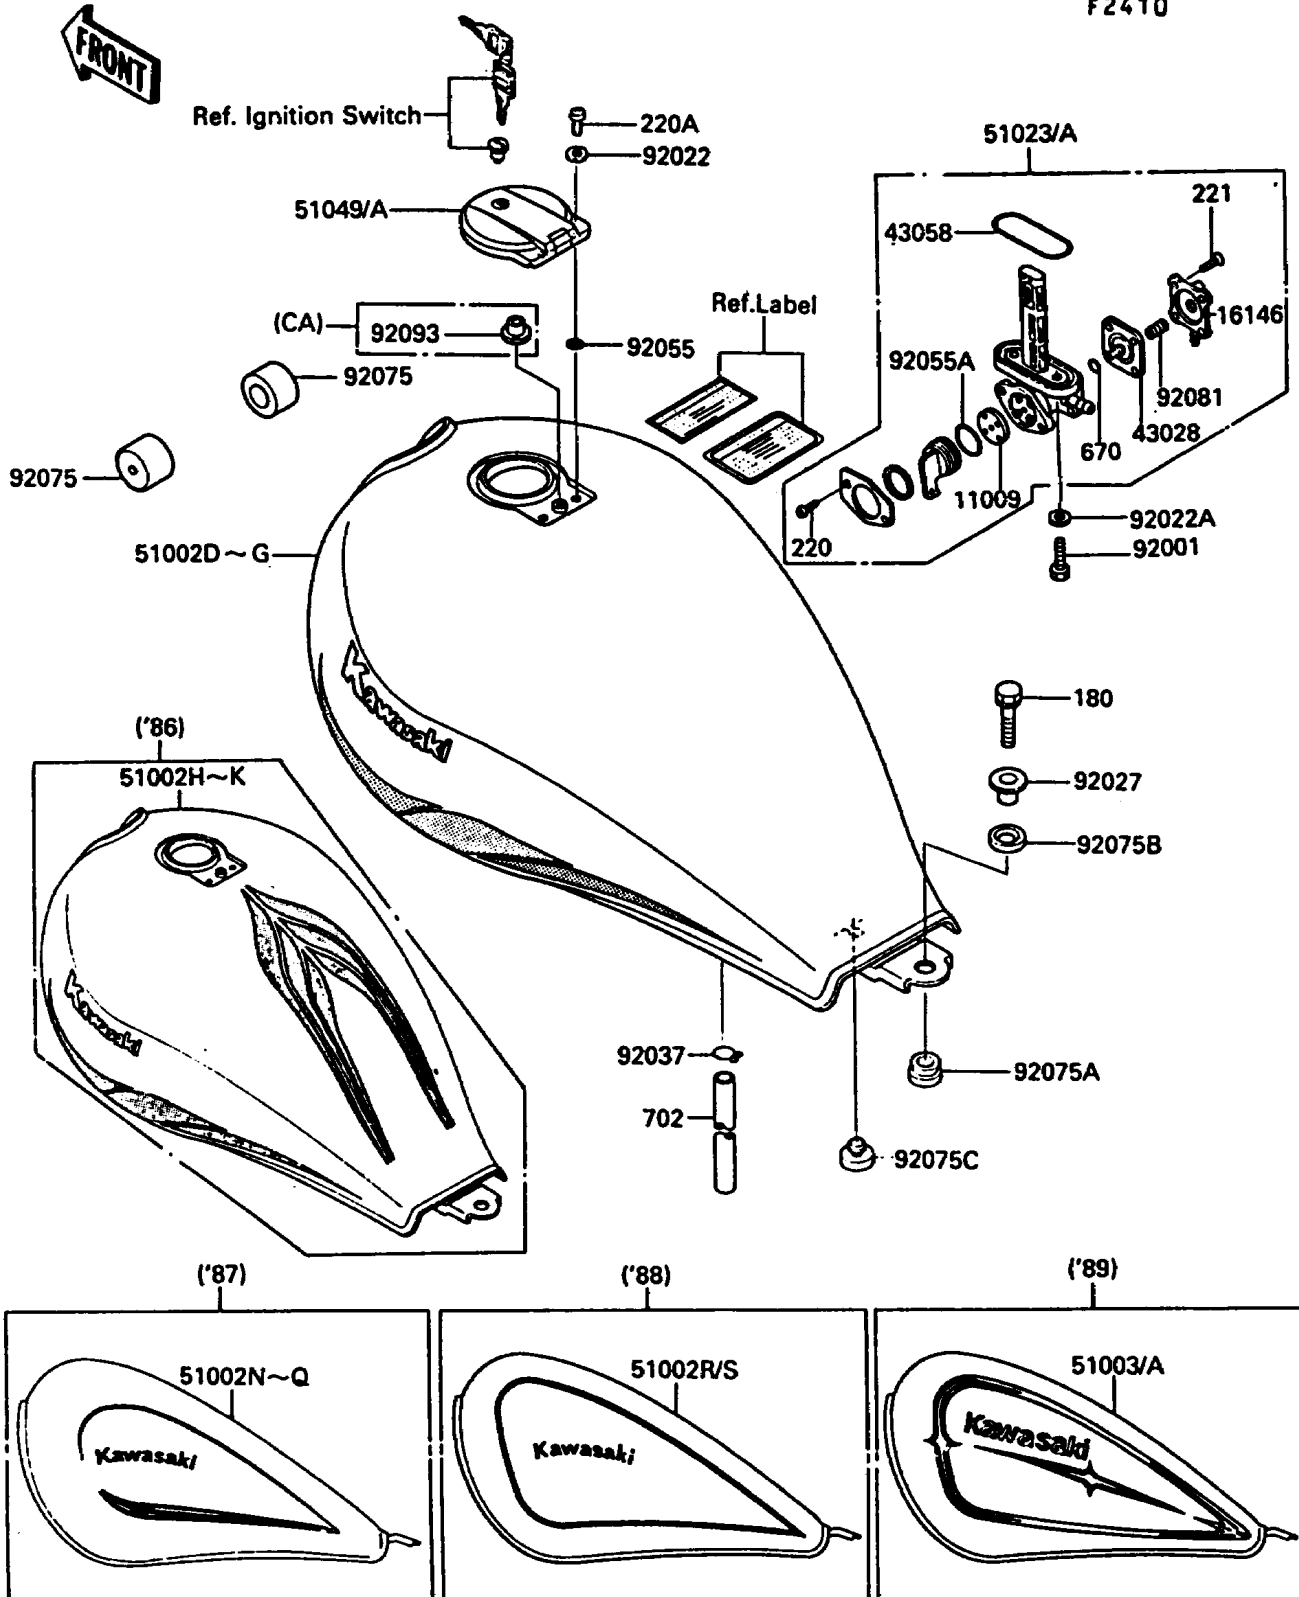

1988 454 LTD

PARTS DIAGRAM

Fuel Tank

F2410

1988 454 LTD

PARTS LIST

Fuel Tank

Kawasaki

Let the Good Times Roll®

ITEM NAME	PART NUMBER	QUANTITY
GASKET,TAP VALVE (Ref # 11009)	11009-1188	1
COVER-ASSY,TAP DIAPHRAGM (Ref # 16146)	16146-1010	1
DIAPHRAGM (Ref # 43028)	43028-1033	1
RING,TAP FLANGED (Ref # 43058)	51039-003	1
TANK-COMP-FUEL,EBONY (Ref # 51002R)	51002-5393-H8	1
TANK-COMP-FUEL,EBONY (Ref # 51002S)	51002-5394-H8	1
TAP-ASSY,FUEL (Ref # 51023A)	51023-1142	1
CAP-TANK,FUEL (Ref # 51049A)	51049-1083	1
BOLT,6X20 (Ref # 92001)	92001-1091	2
WASHER,5.3X10X0.8 (Ref # 92022)	92022-1038	2
WASHER,6.2X11X1.5 (Ref # 92022A)	92022-183	2
COLLAR,L=13.1 (Ref # 92027)	92027-251	1
CLAMP,TUBE (Ref # 92037)	92037-010	1
RING-O (Ref # 92055)	92055-1023	2
RING-O,TAP LEVER (Ref # 92055A)	92055-1085	1
DAMPER,FUEL TANK (Ref # 92075)	92075-125	2
DAMPER,MALE (Ref # 92075A)	92075-174	1
DAMPER,FEMALE (Ref # 92075B)	92075-175	1
DAMPER (Ref # 92075C)	92075-281	1
SPRING,TAP DIAPHRAGM (Ref # 92081)	92081-1240	1
SEAL,FUEL TANK CAP (Ref # 92093)	92093-1030	1
BOLT-UPSET-WS,6X25 (Ref # 180)	180D0625	1
SCREW-PAN-CROS (Ref # 220)	220B0308	2
SCREW-PAN-CROS (Ref # 220A)	220D0510	2
SCREW-CSK-CROS,4X14 (Ref # 221)	221B0414	4
O RING,4MM (Ref # 670)	670B1504	1
TUBE-RUBBER (Ref # 702)	702A06600	1