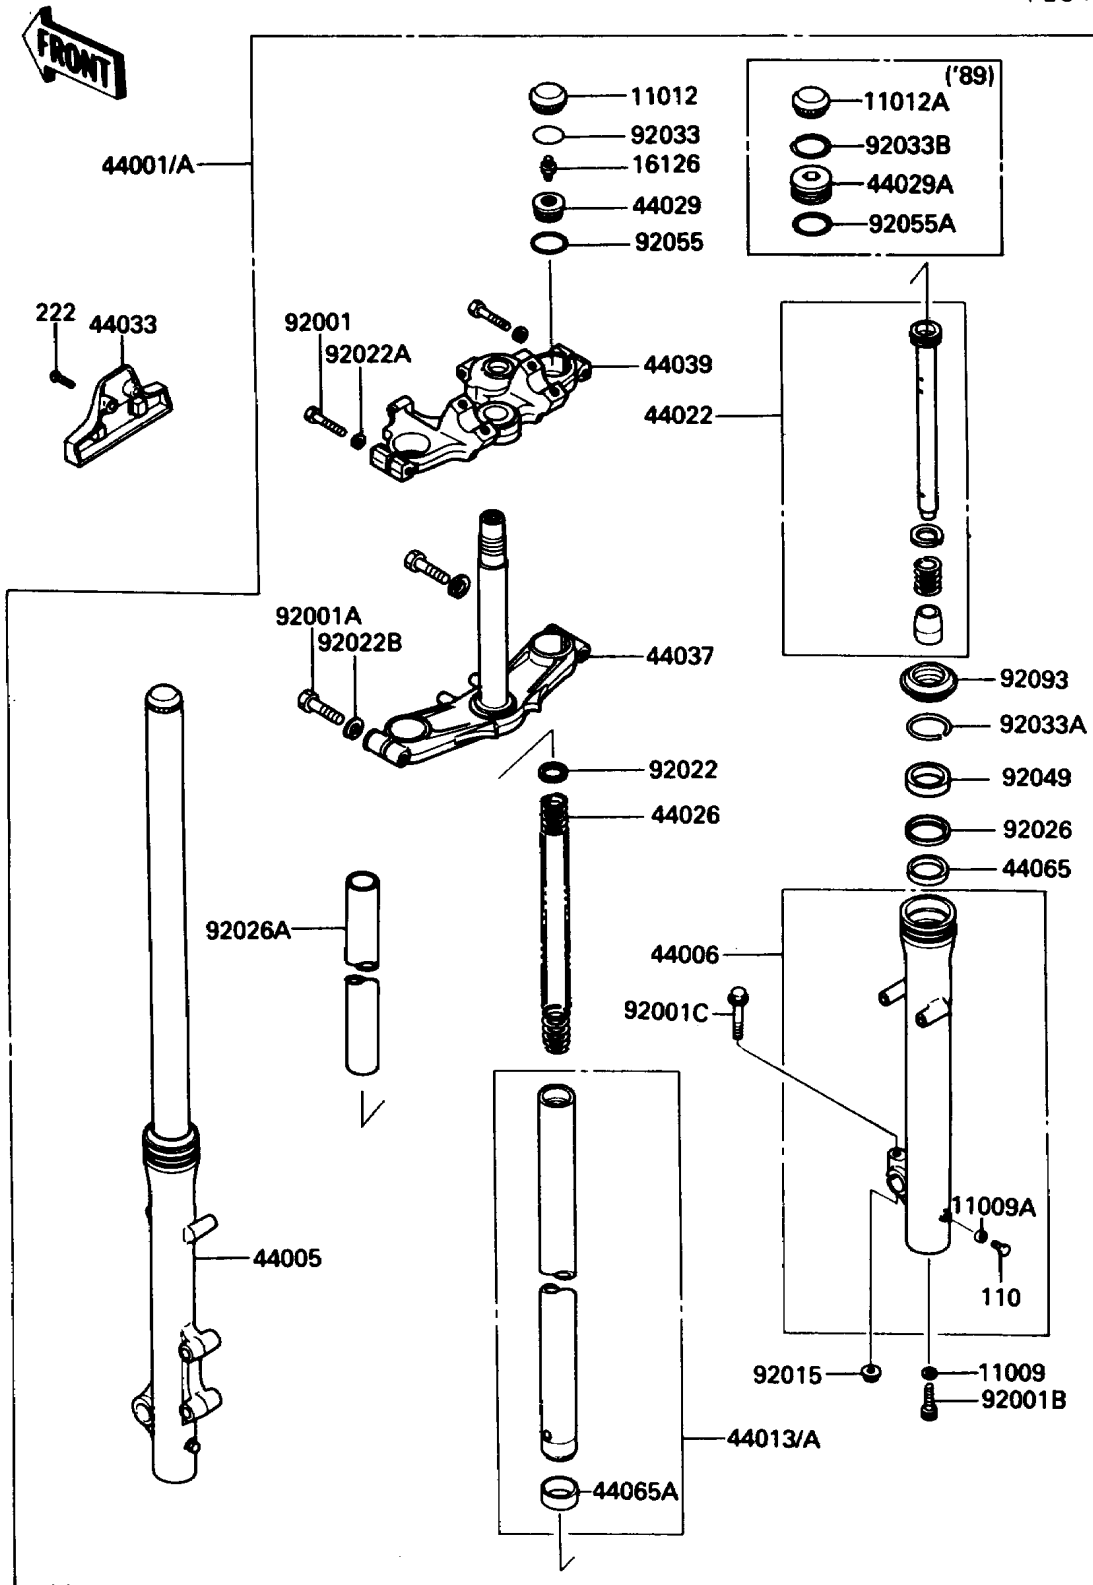

1989 454 LTD

PARTS DIAGRAM

Front Fork

F2340

1989 454 LTD

PARTS LIST

Front Fork

Kawasaki

Let the Good Times Roll®

ITEM NAME

PART NUMBER

QUANTITY
