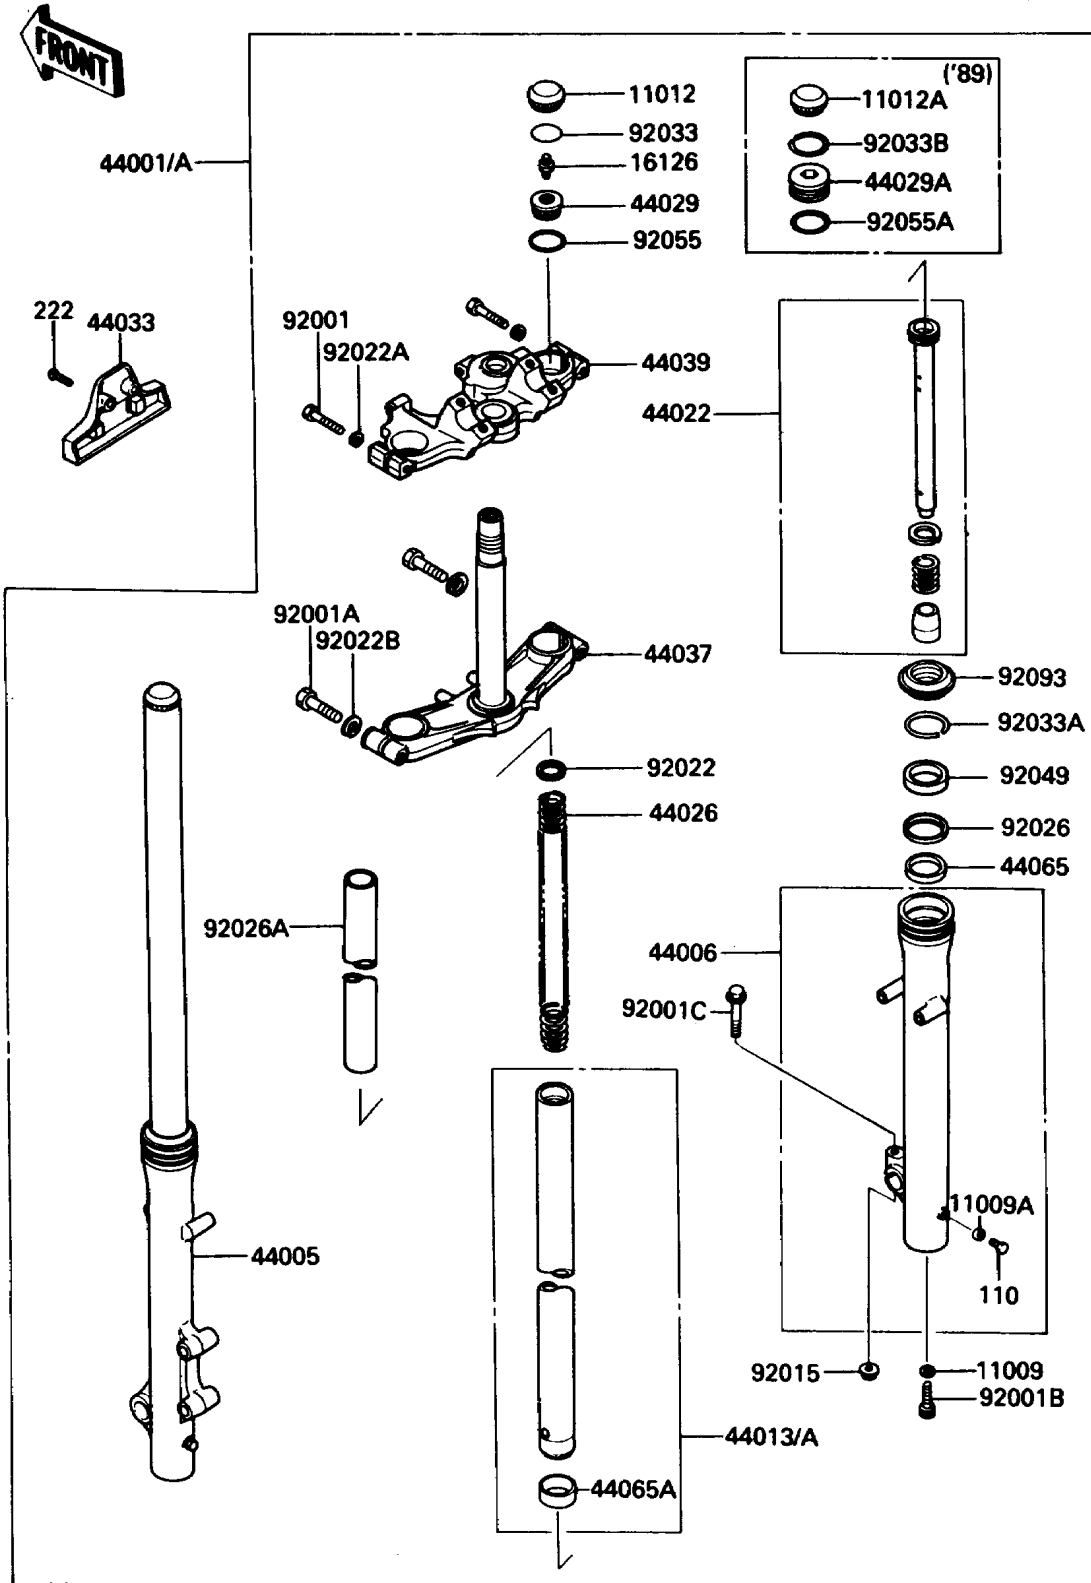

1986 454 LTD

PARTS DIAGRAM

Front Fork

F2340

1986 454 LTD

PARTS LIST

Front Fork

Kawasaki

Let the Good Times Roll®

ITEM NAME

PART NUMBER

QUANTITY
