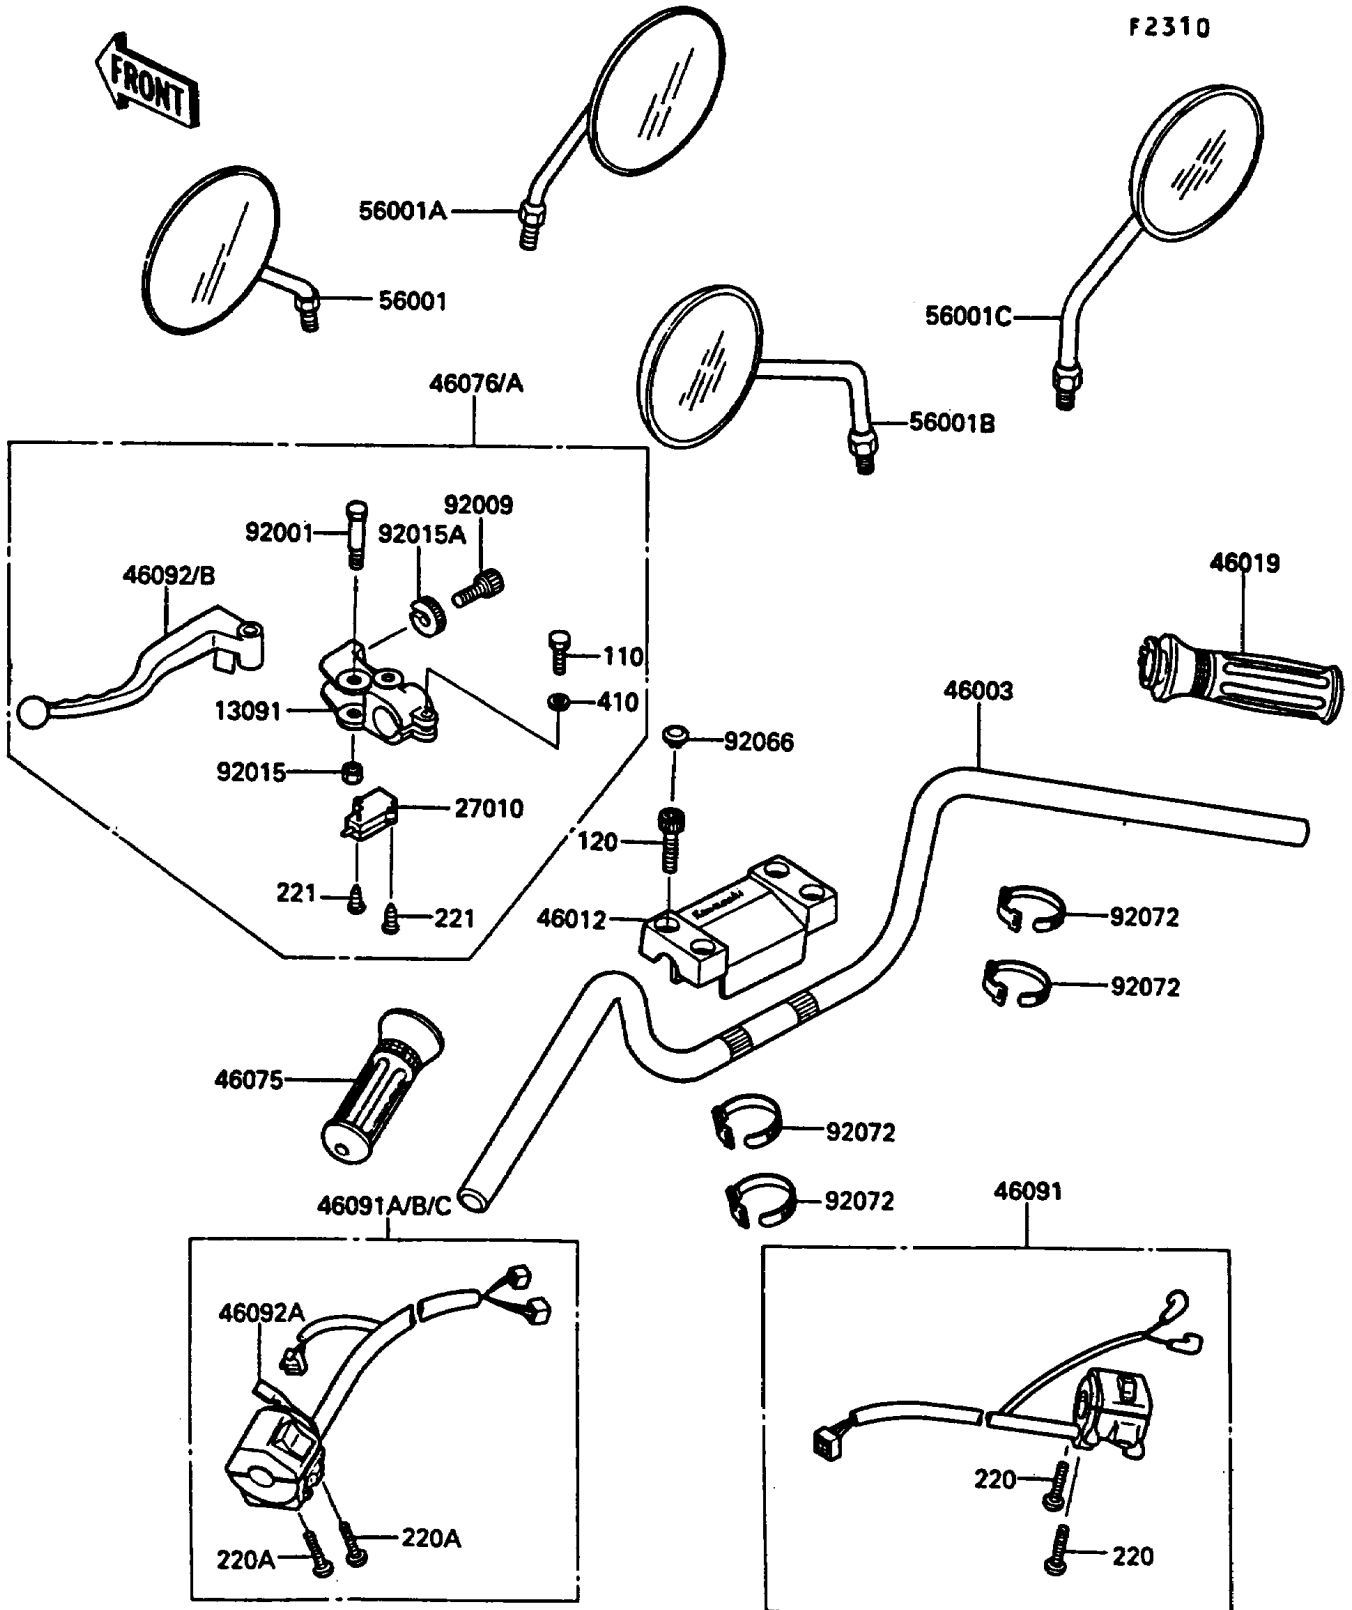

1989 454 LTD

PARTS DIAGRAM

Handlebar

1989 454 LTD

PARTS LIST

Handlebar

Kawasaki

Let the Good Times Roll®

ITEM NAME

PART NUMBER

QUANTITY
