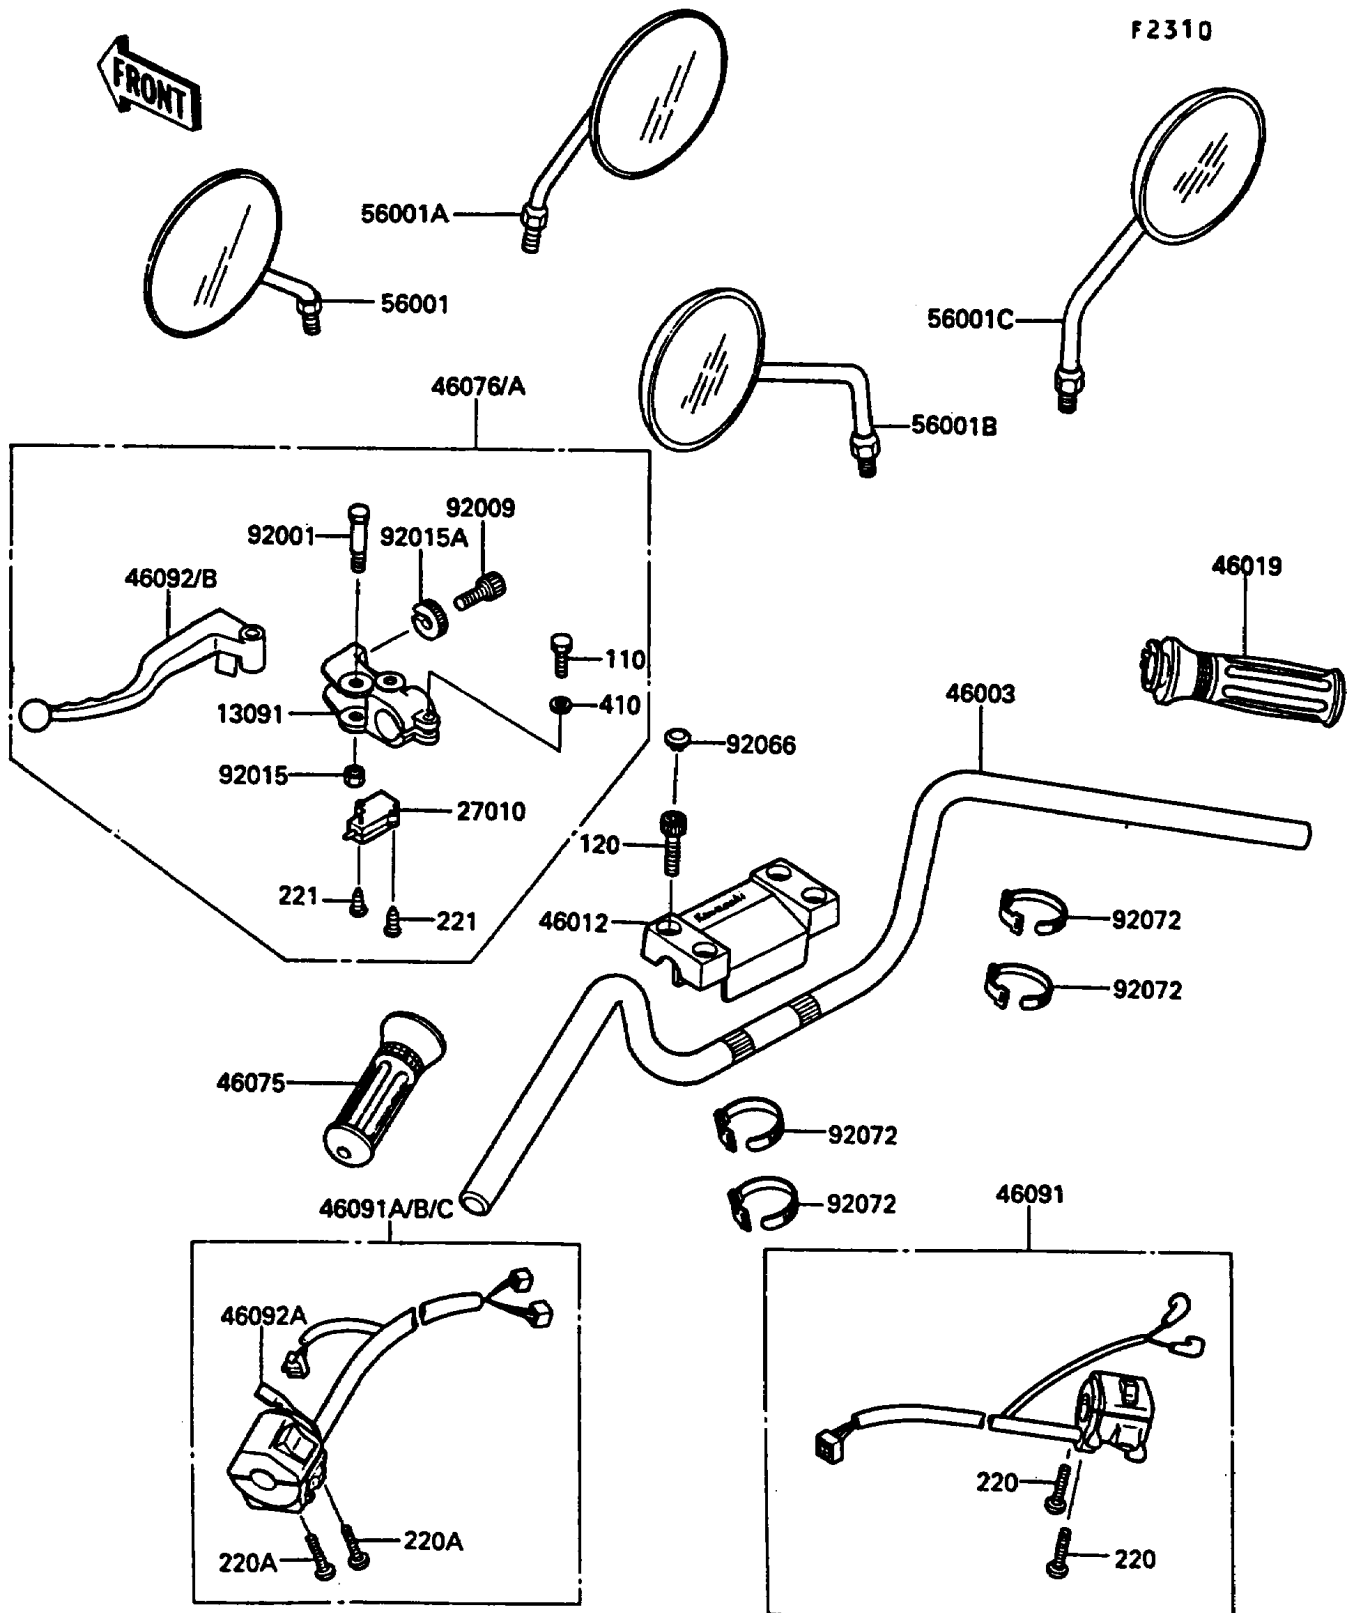

1988 454 LTD

PARTS DIAGRAM

Handlebar

1988 454 LTD

PARTS LIST

Handlebar

Kawasaki

Let the Good Times Roll®

ITEM NAME

PART NUMBER

QUANTITY
