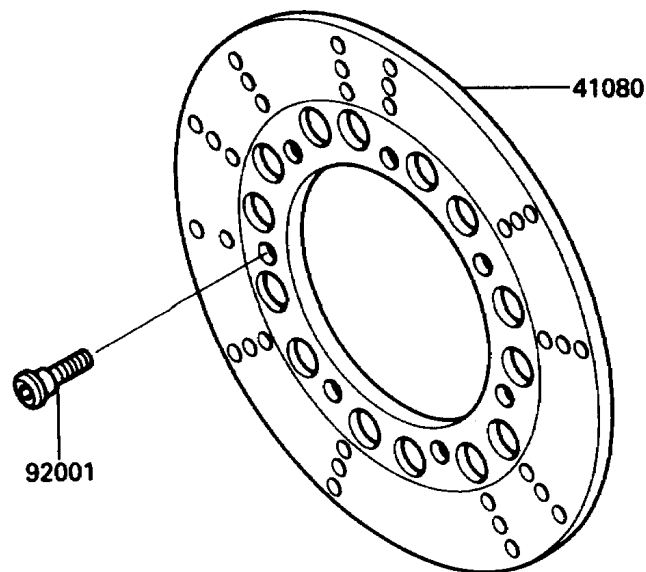

1988 454 LTD

PARTS DIAGRAM

Front Brake

F2292-0078

1988 454 LTD

PARTS LIST

Front Brake

ITEM NAME

PART NUMBER

QUANTITY
