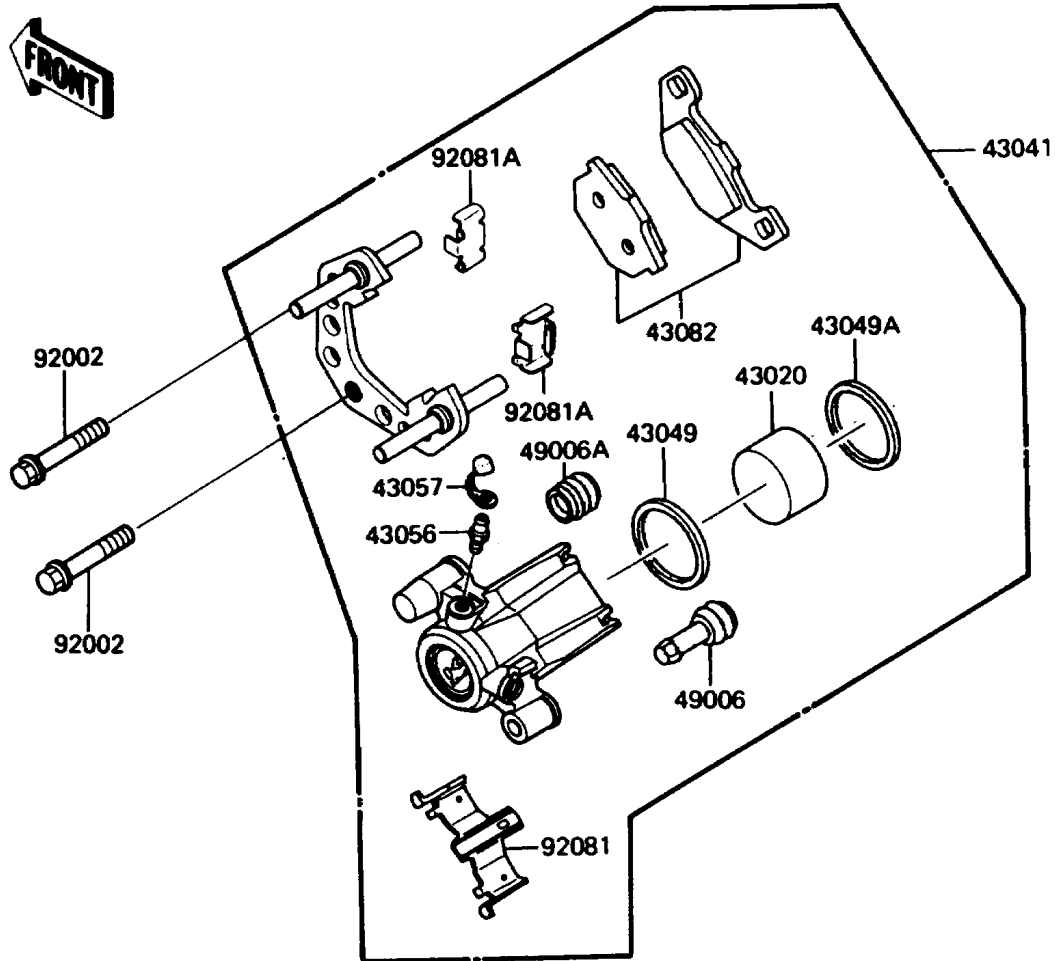

1988 454 LTD

PARTS DIAGRAM

Front Brake

F2292-0078

1988 454 LTD

PARTS LIST

Front Brake

ITEM NAME

PART NUMBER

QUANTITY
