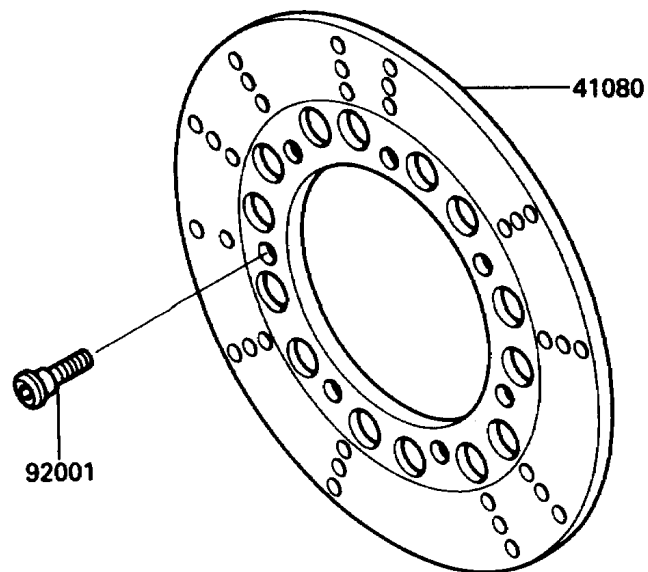

1985 454 LTD

PARTS DIAGRAM

Front Brake

F2292-0078

1985 454 LTD

PARTS LIST

Front Brake

Kawasaki

Let the Good Times Roll®

ITEM NAME

PART NUMBER

QUANTITY
