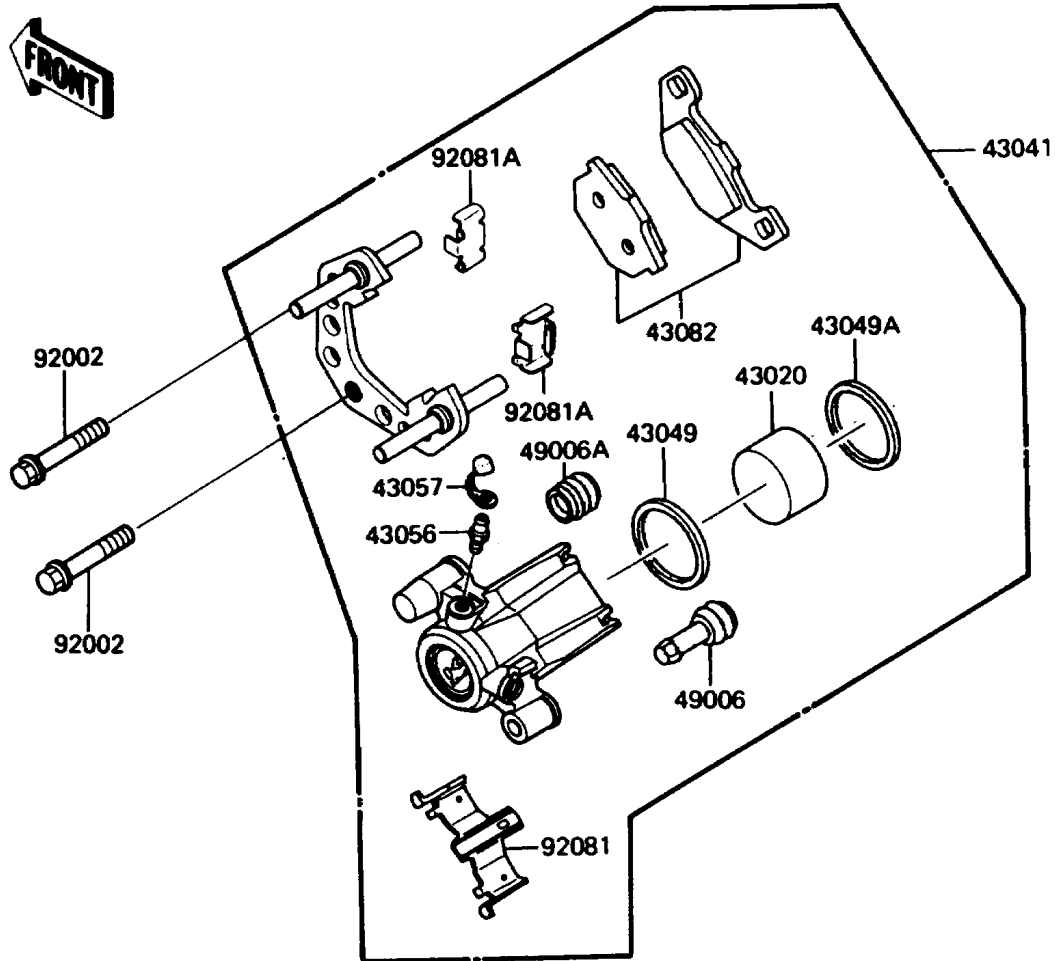

1985 454 LTD

PARTS DIAGRAM

Front Brake

F2292-0078

1985 454 LTD

PARTS LIST

Front Brake

Kawasaki

Let the Good Times Roll®

ITEM NAME

PART NUMBER

QUANTITY
