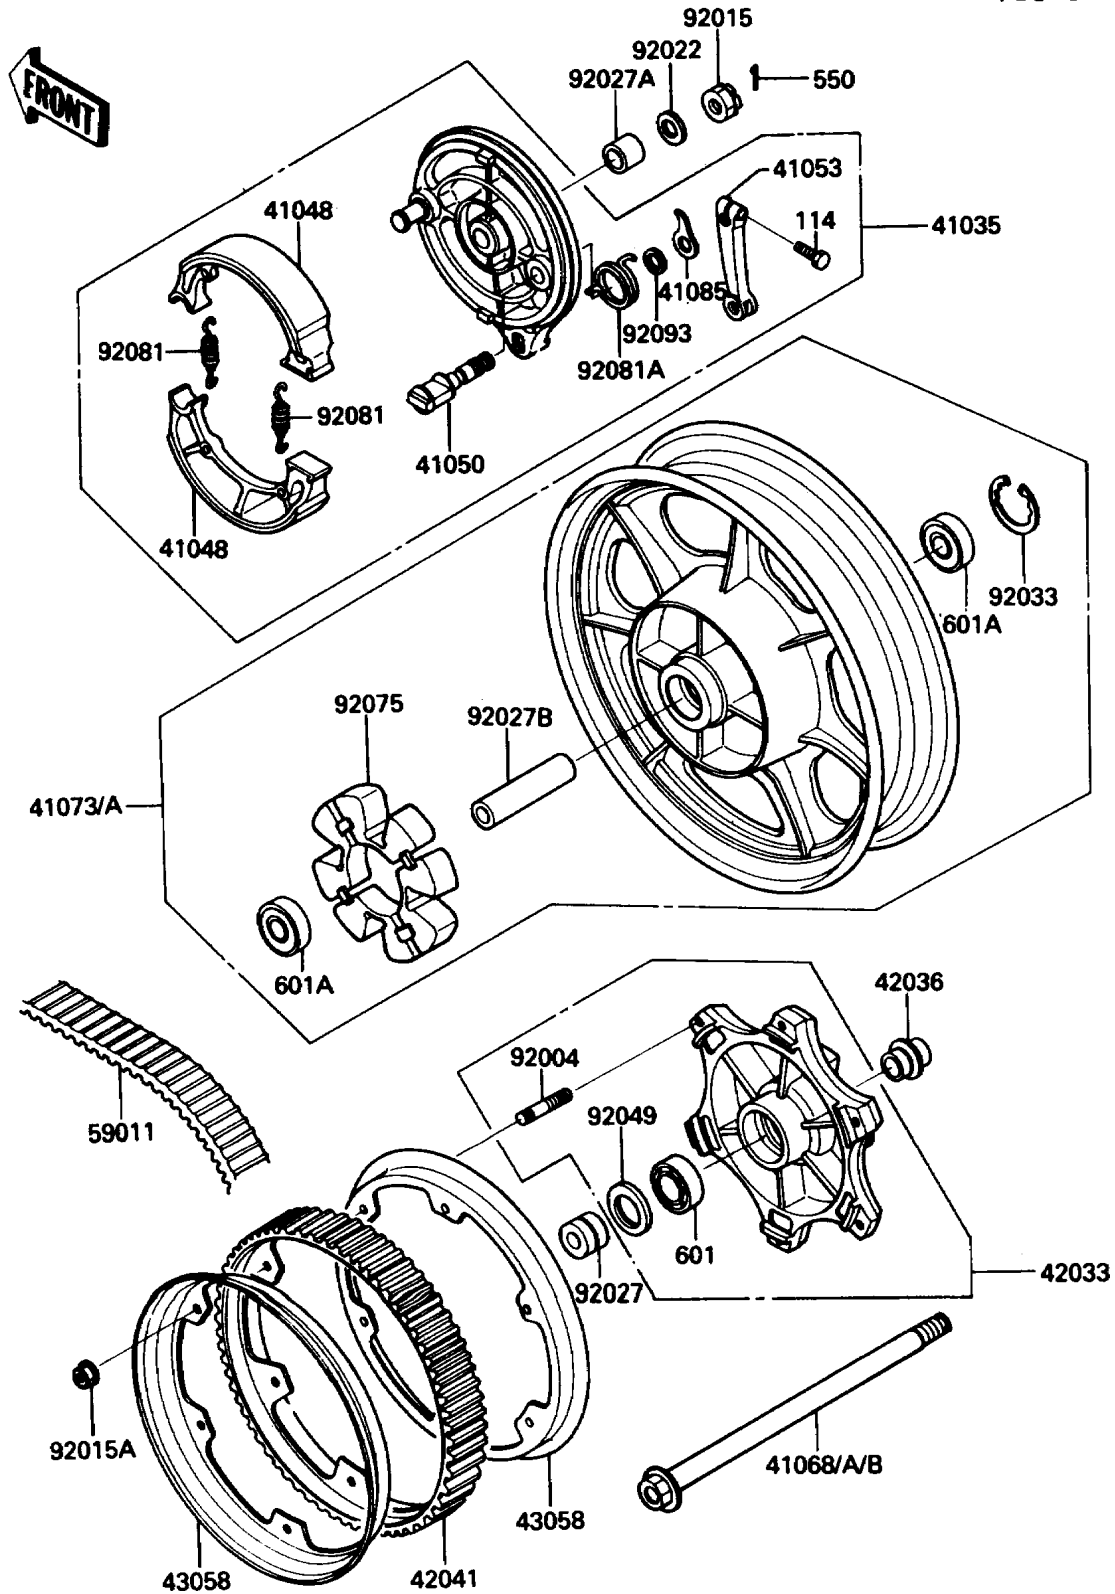

1989 454 LTD

PARTS DIAGRAM

Rear Wheel/Chain

F2240

1989 454 LTD

PARTS LIST

Rear Wheel/Chain

ITEM NAME

PART NUMBER

QUANTITY
