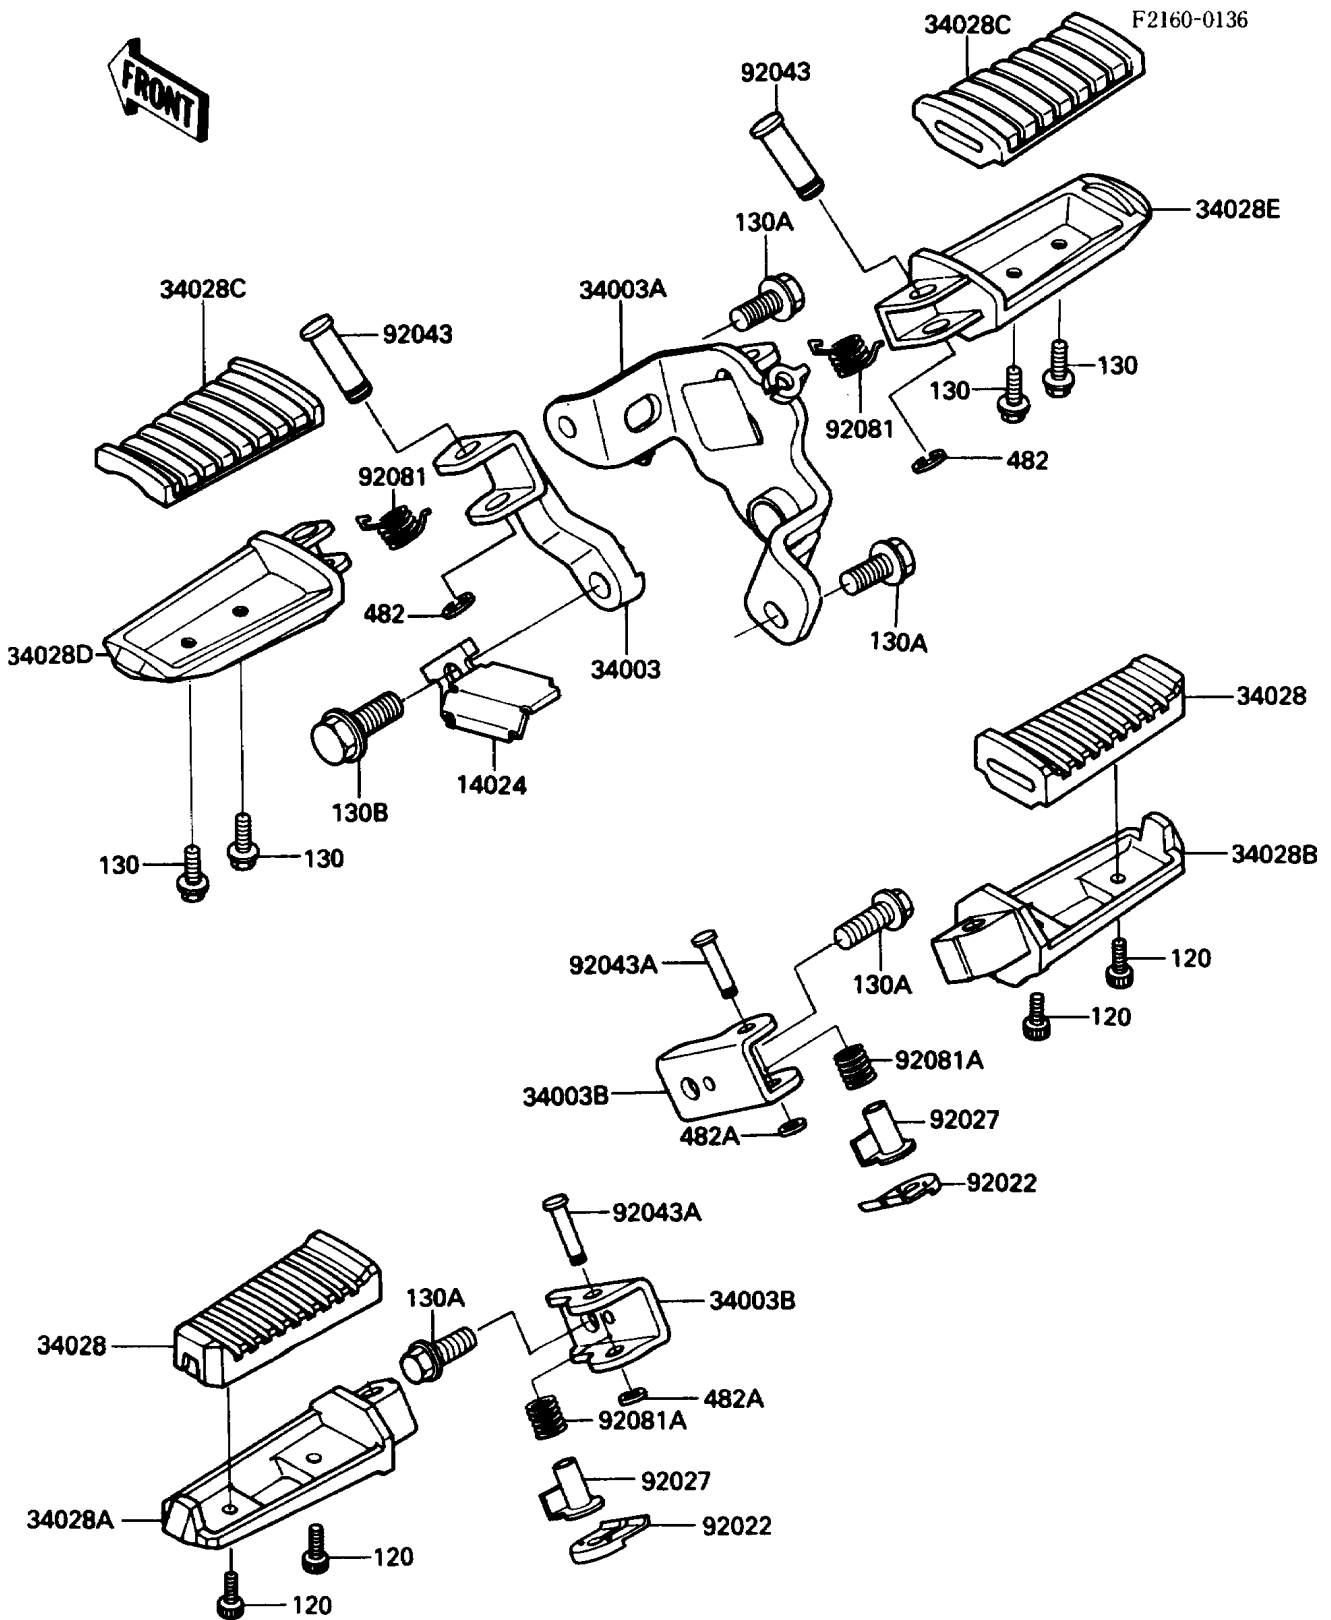

1985 454 LTD

PARTS DIAGRAM

Footrests

1985 454 LTD

PARTS LIST

Footrests

Kawasaki

Let the Good Times Roll®

ITEM NAME

PART NUMBER

QUANTITY
