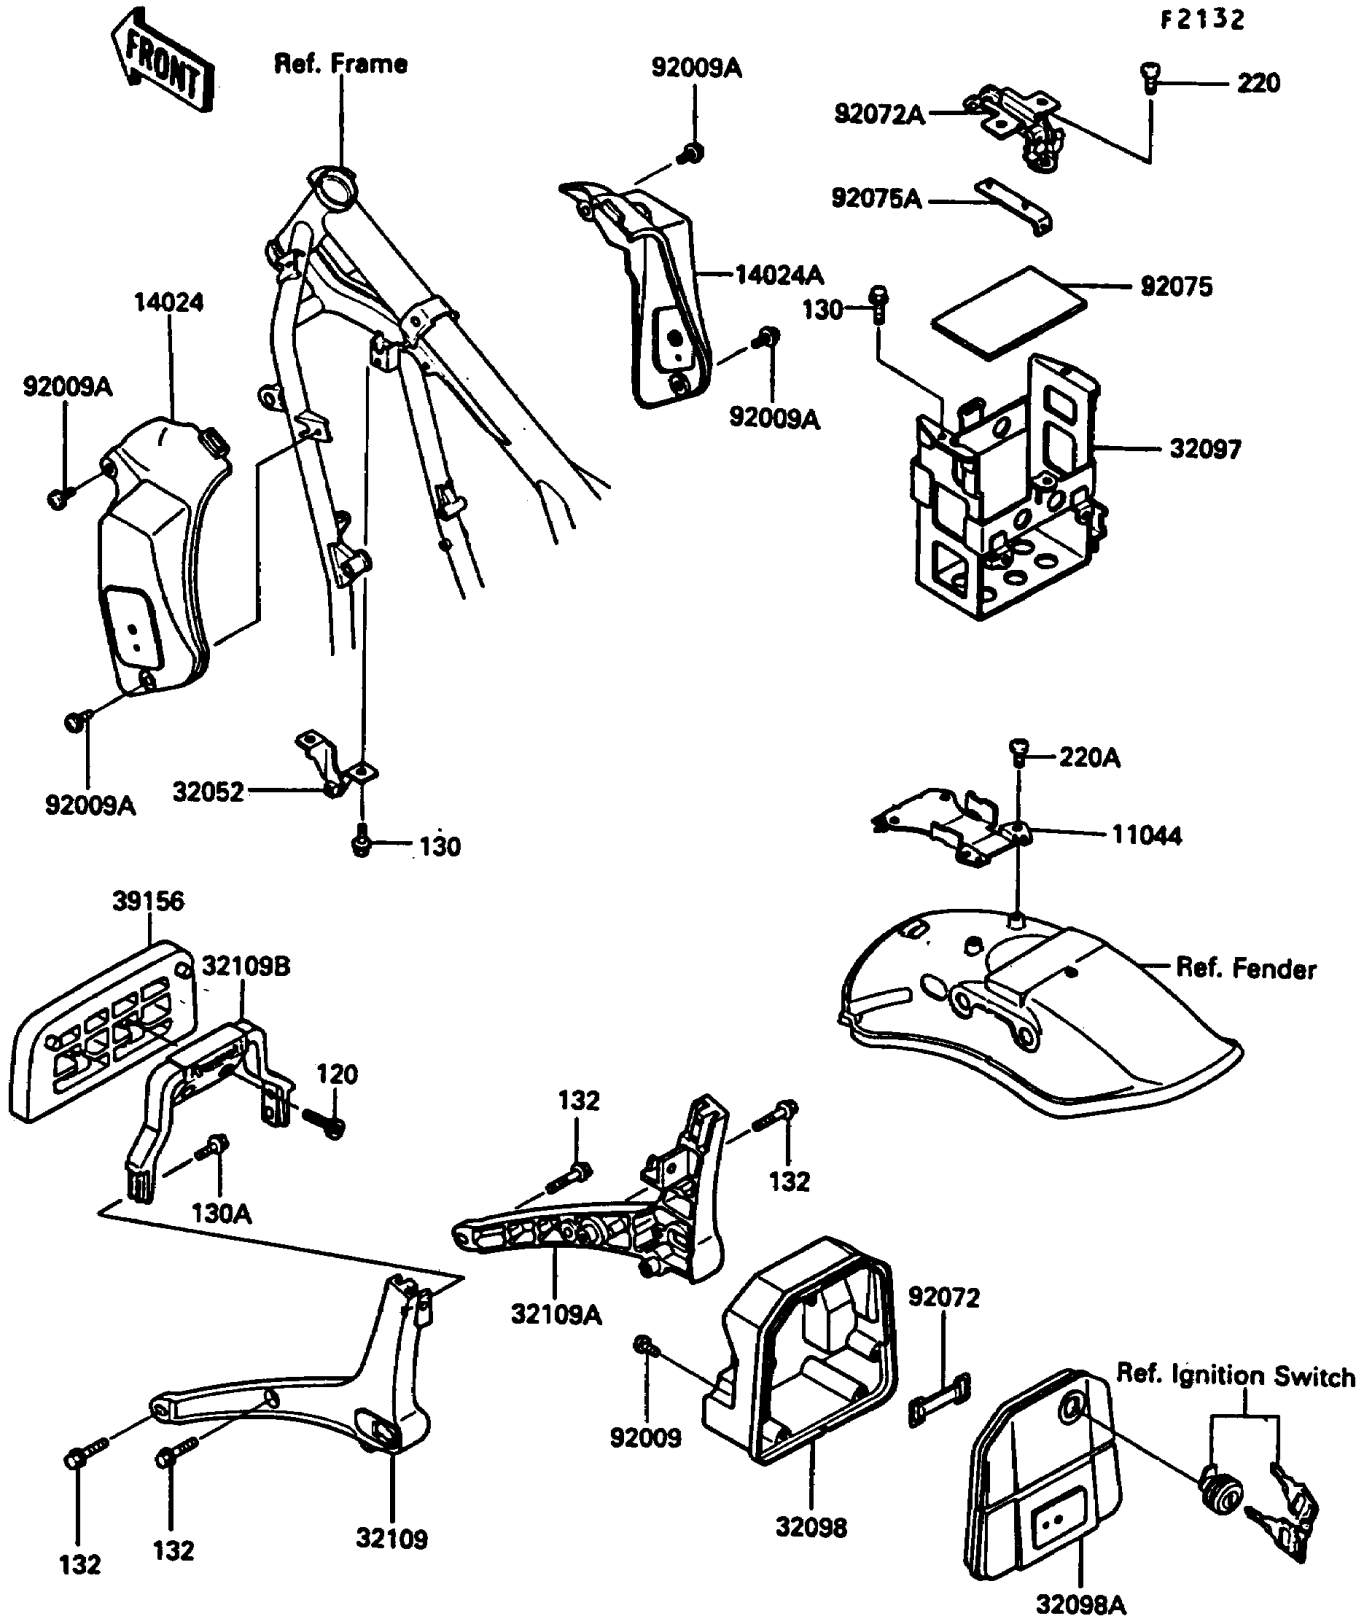

1989 454 LTD

PARTS DIAGRAM

Battery Case

Kawasaki

Let the Good Times Roll®

1989 454 LTD

PARTS LIST

Battery Case

Kawasaki

Let the Good Times Roll®

ITEM NAME

PART NUMBER

QUANTITY
