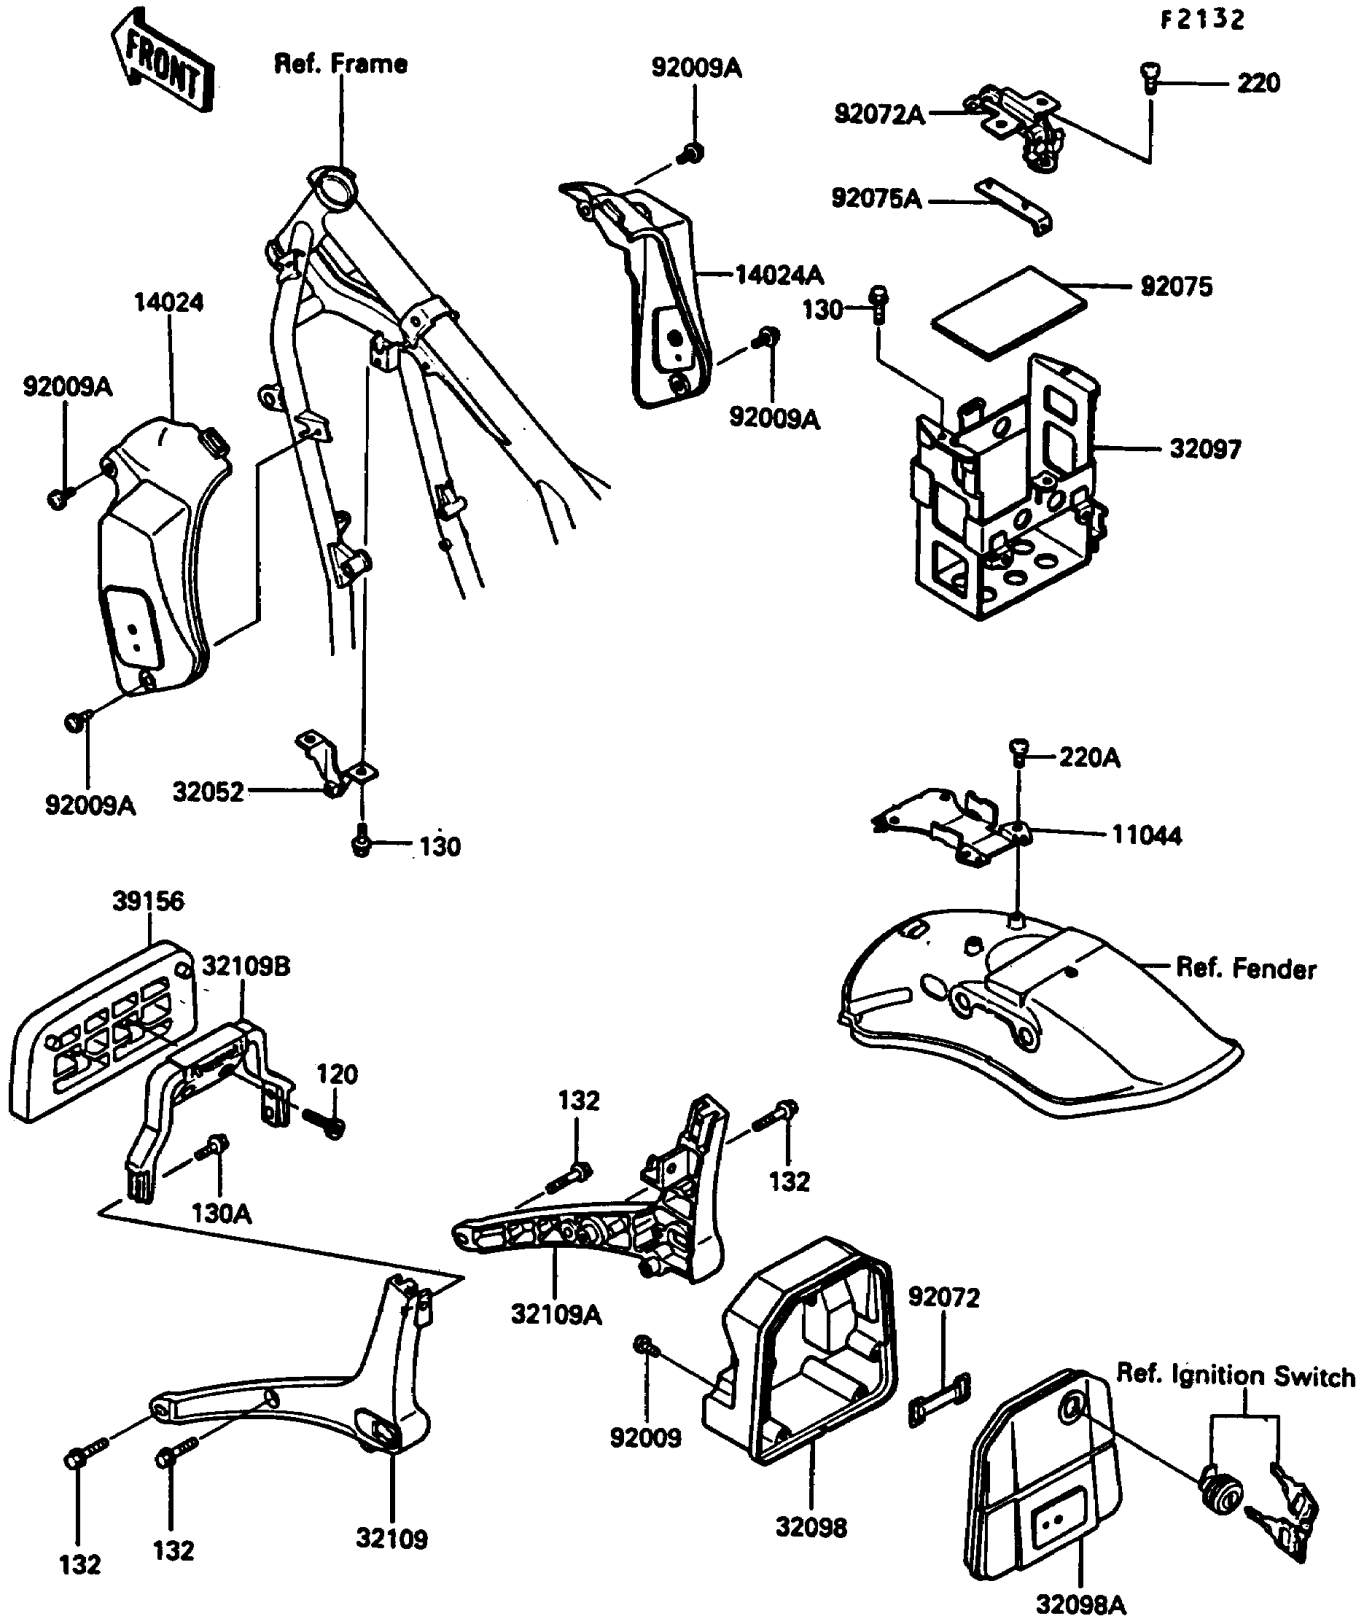

1985 454 LTD

PARTS DIAGRAM

Battery Case

1985 454 LTD

PARTS LIST

Battery Case

Kawasaki

Let the Good Times Roll®

ITEM NAME

PART NUMBER

QUANTITY
