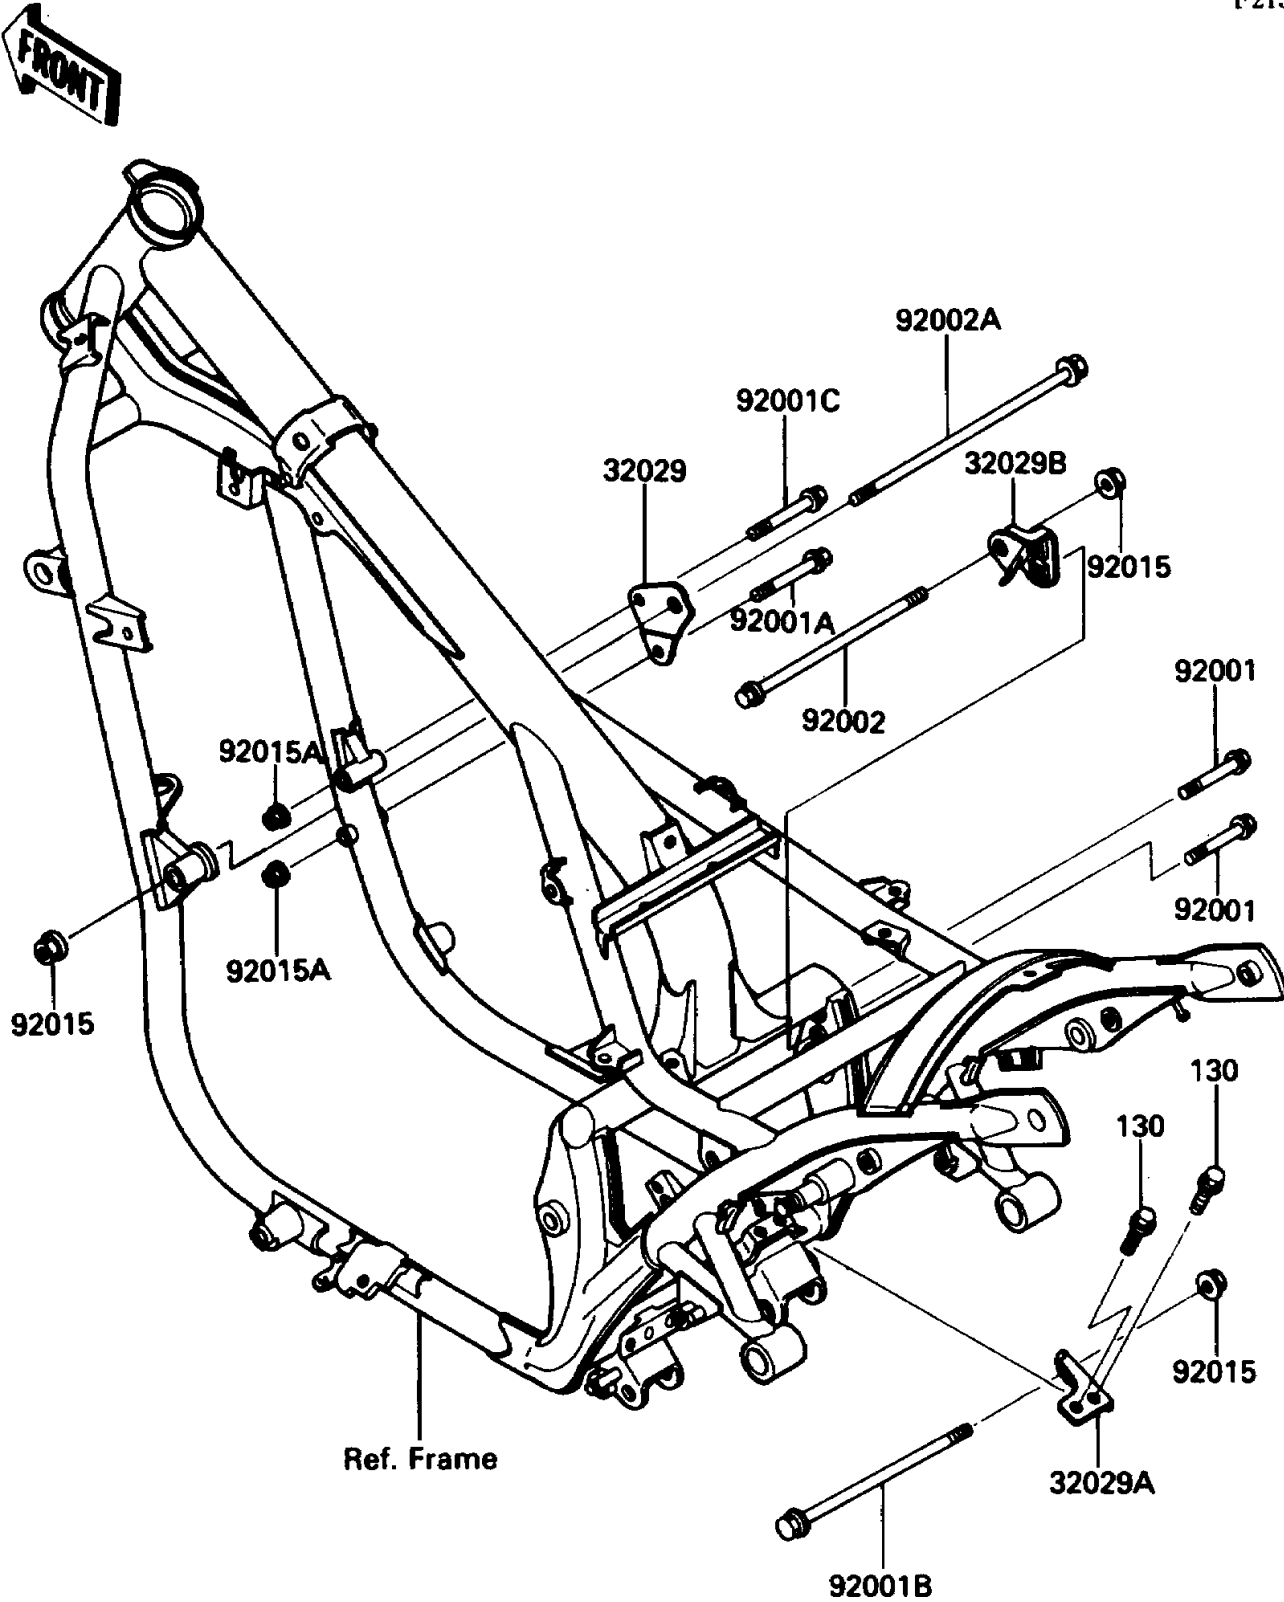

1989 454 LTD

PARTS DIAGRAM

Frame Fittings

F2131-0209

1989 454 LTD

PARTS LIST

Frame Fittings

ITEM NAME

PART NUMBER

QUANTITY
