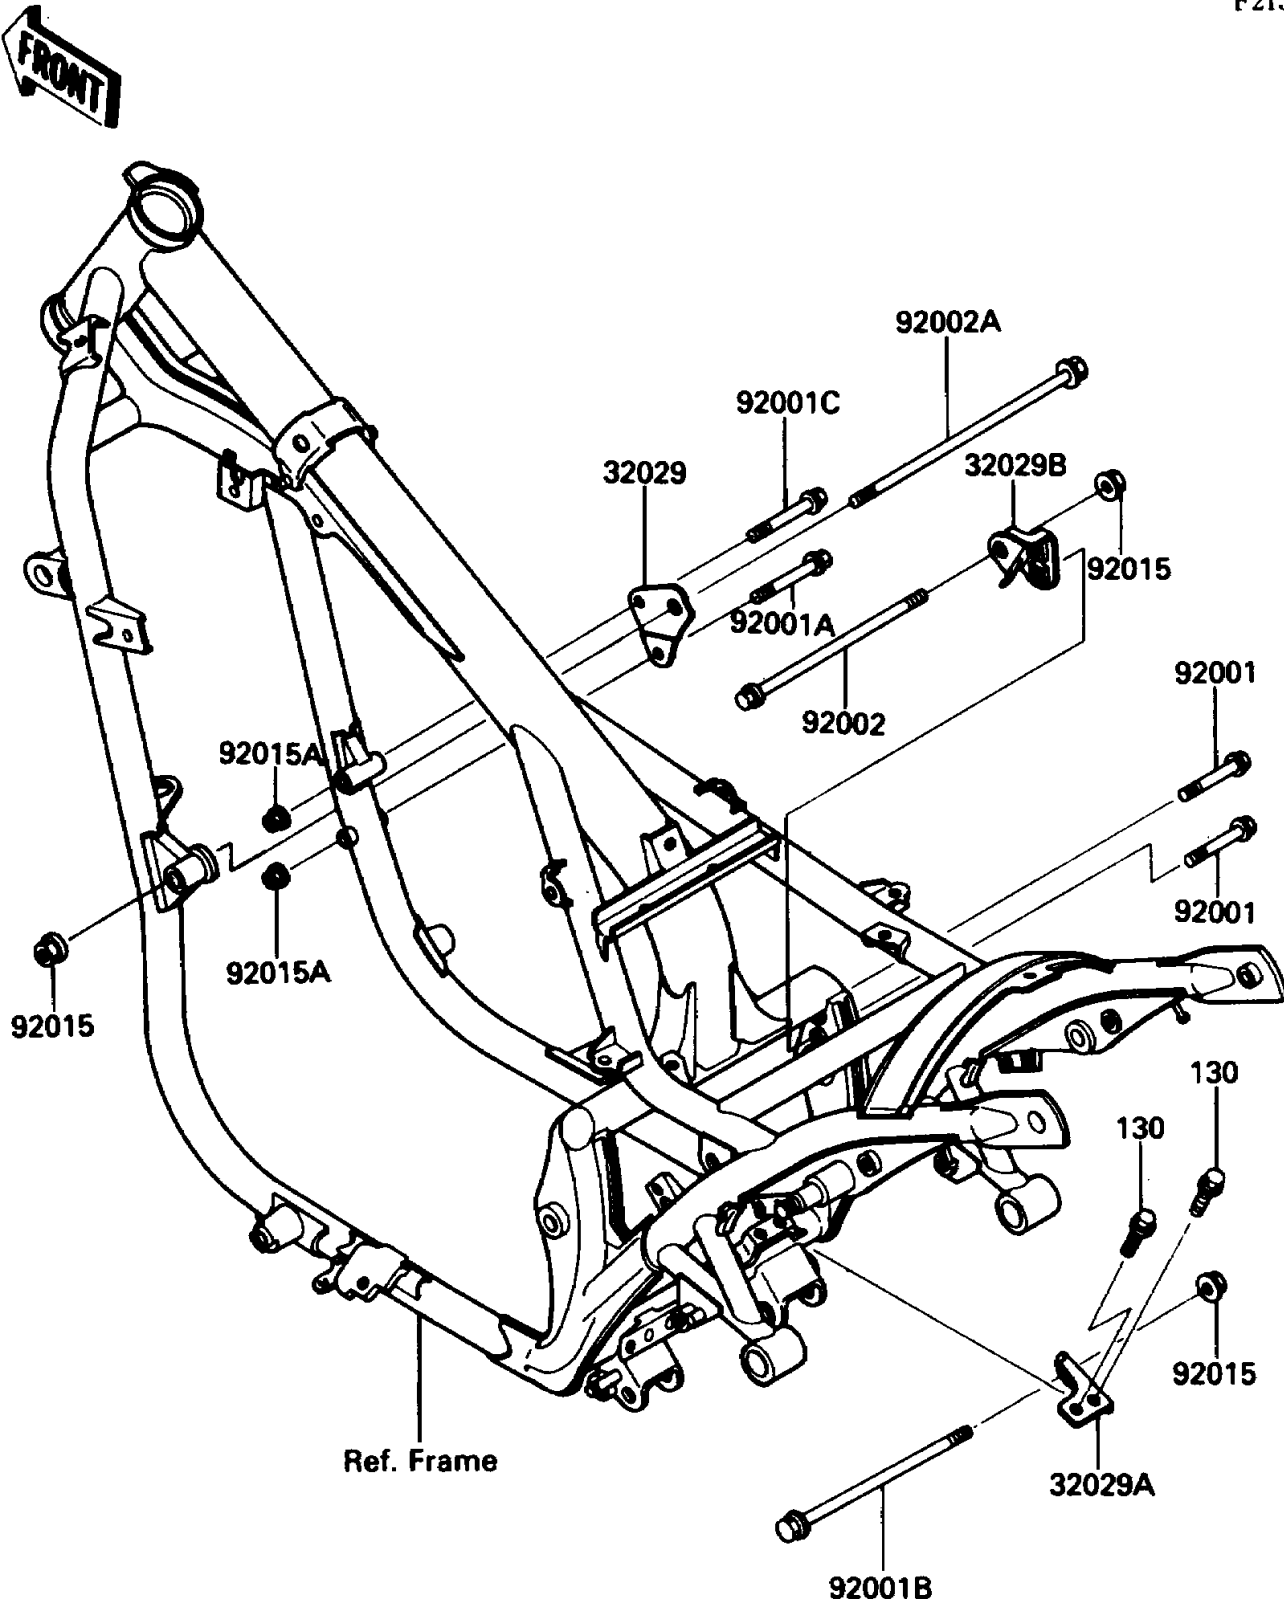

1986 454 LTD

PARTS DIAGRAM

Frame Fittings

F2131-0209

1986 454 LTD

PARTS LIST

Frame Fittings

Kawasaki

Let the Good Times Roll®

ITEM NAME

PART NUMBER

QUANTITY
