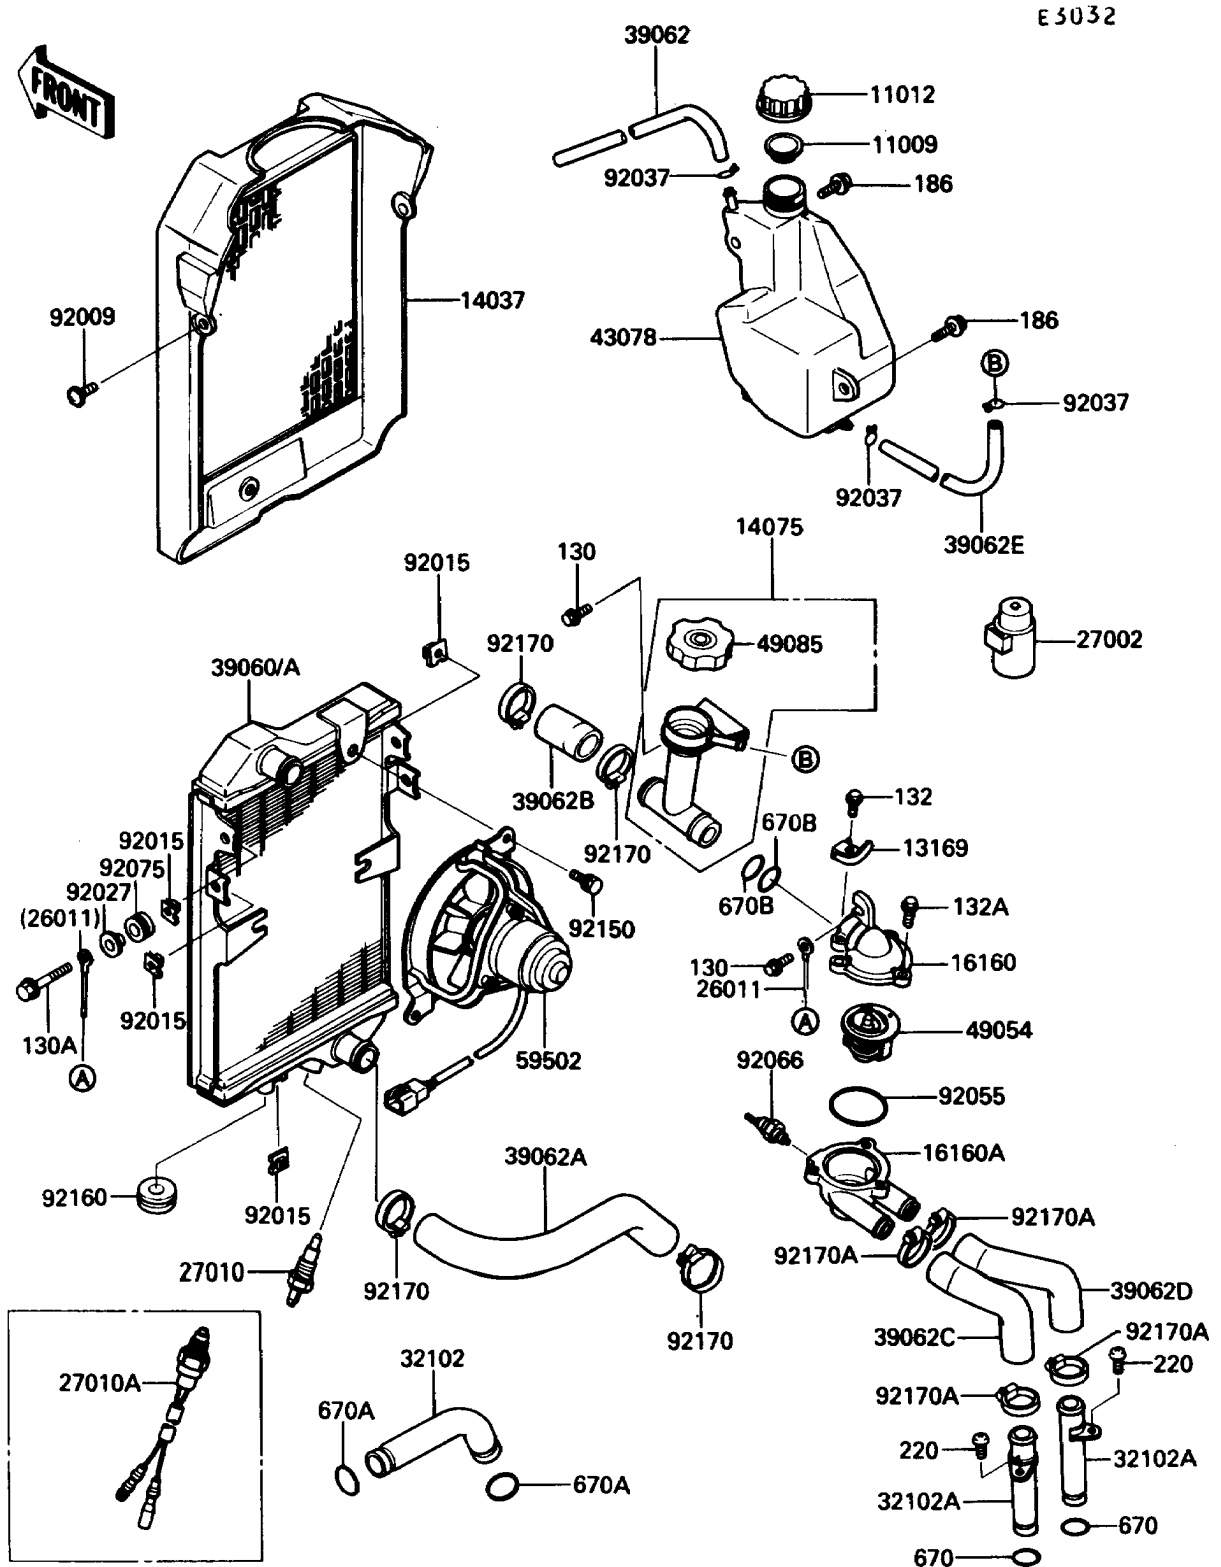

1989 454 LTD

PARTS DIAGRAM

Radiator

1989 454 LTD

PARTS LIST

Radiator

Kawasaki

Let the Good Times Roll®

ITEM NAME

PART NUMBER

QUANTITY
