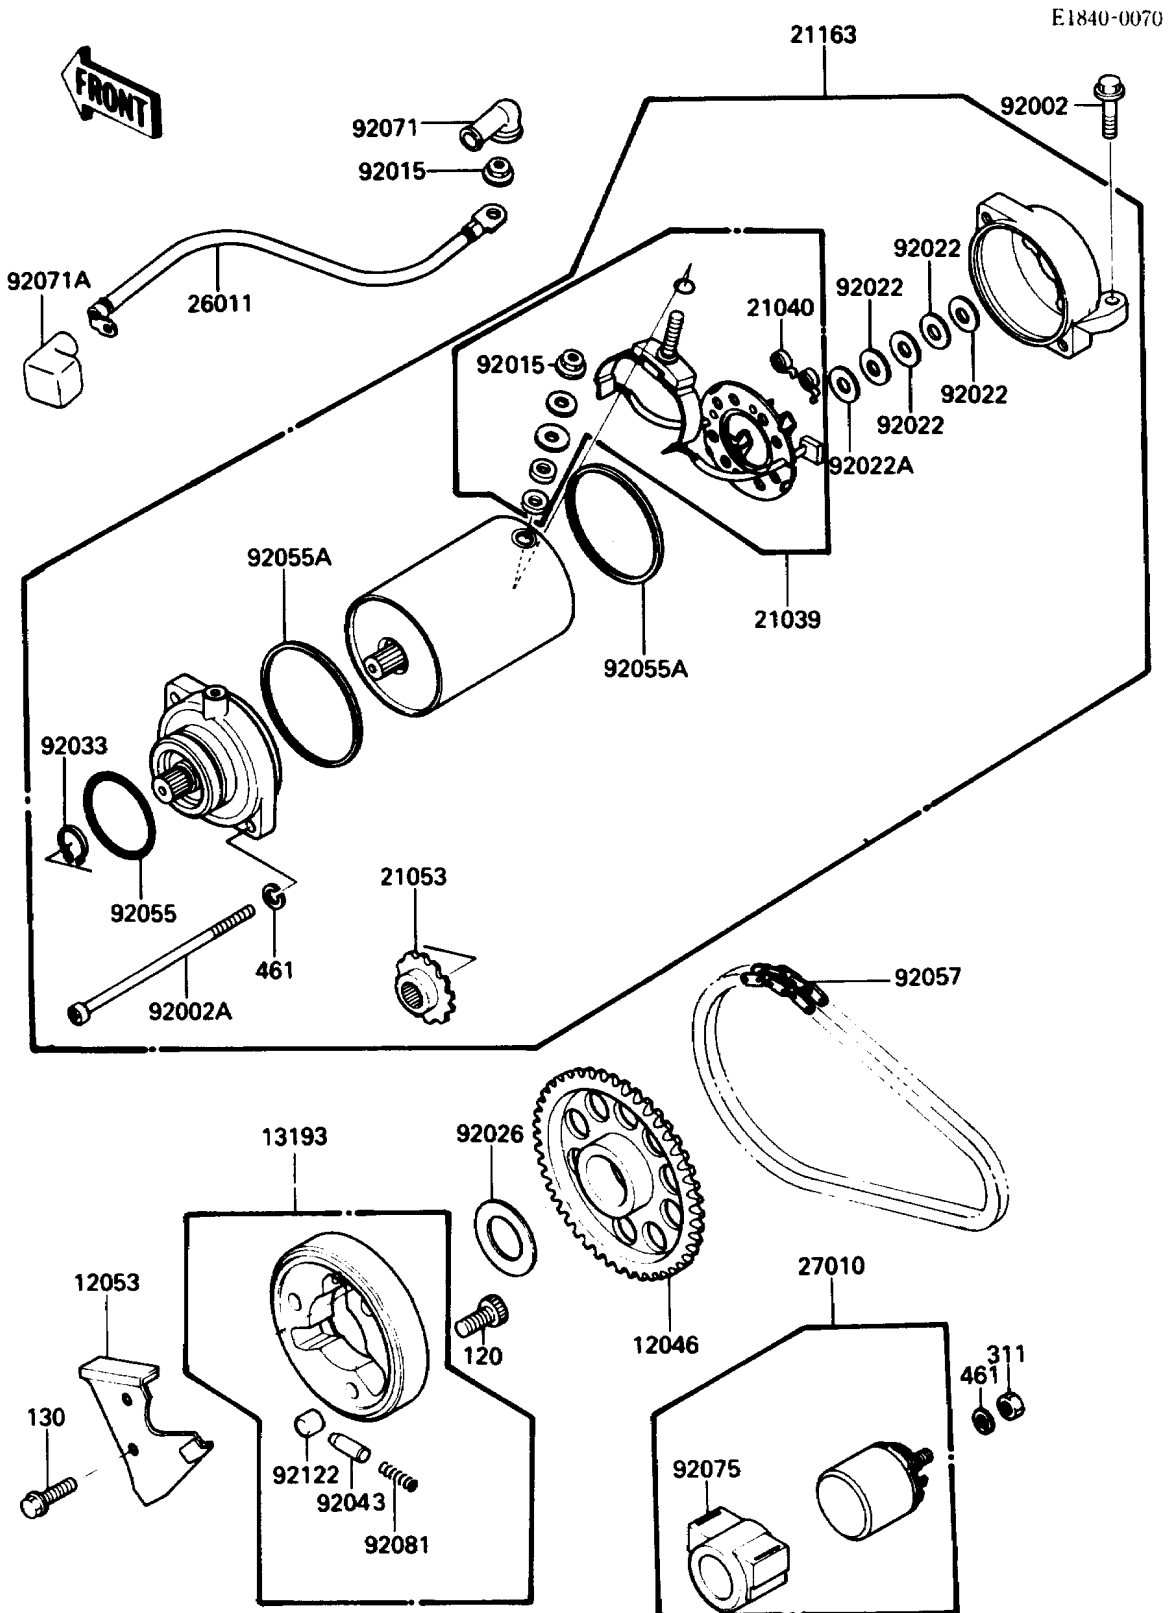

1989 454 LTD

PARTS DIAGRAM

Starter Motor

1989 454 LTD

PARTS LIST

Starter Motor

Kawasaki

Let the Good Times Roll®

ITEM NAME

PART NUMBER

QUANTITY
