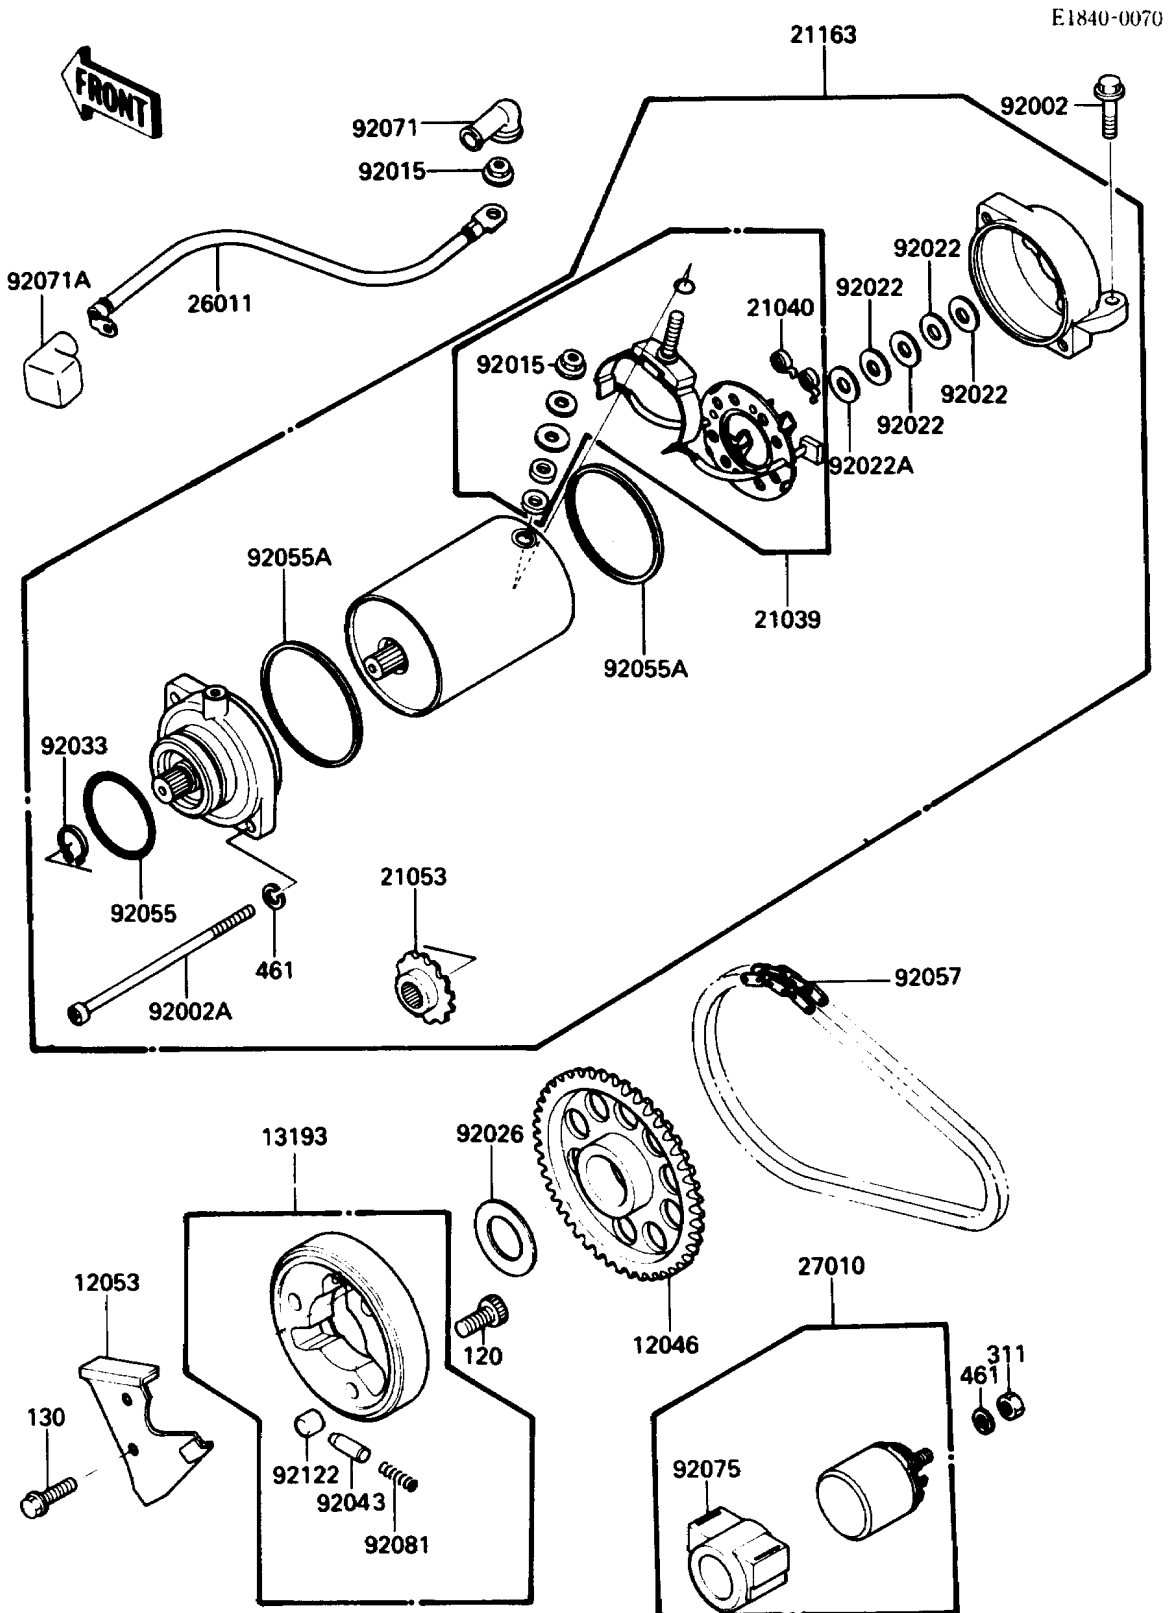

1987 454 LTD

PARTS DIAGRAM

Starter Motor

1987 454 LTD

PARTS LIST

Starter Motor

Kawasaki

Let the Good Times Roll®

ITEM NAME

PART NUMBER

QUANTITY
