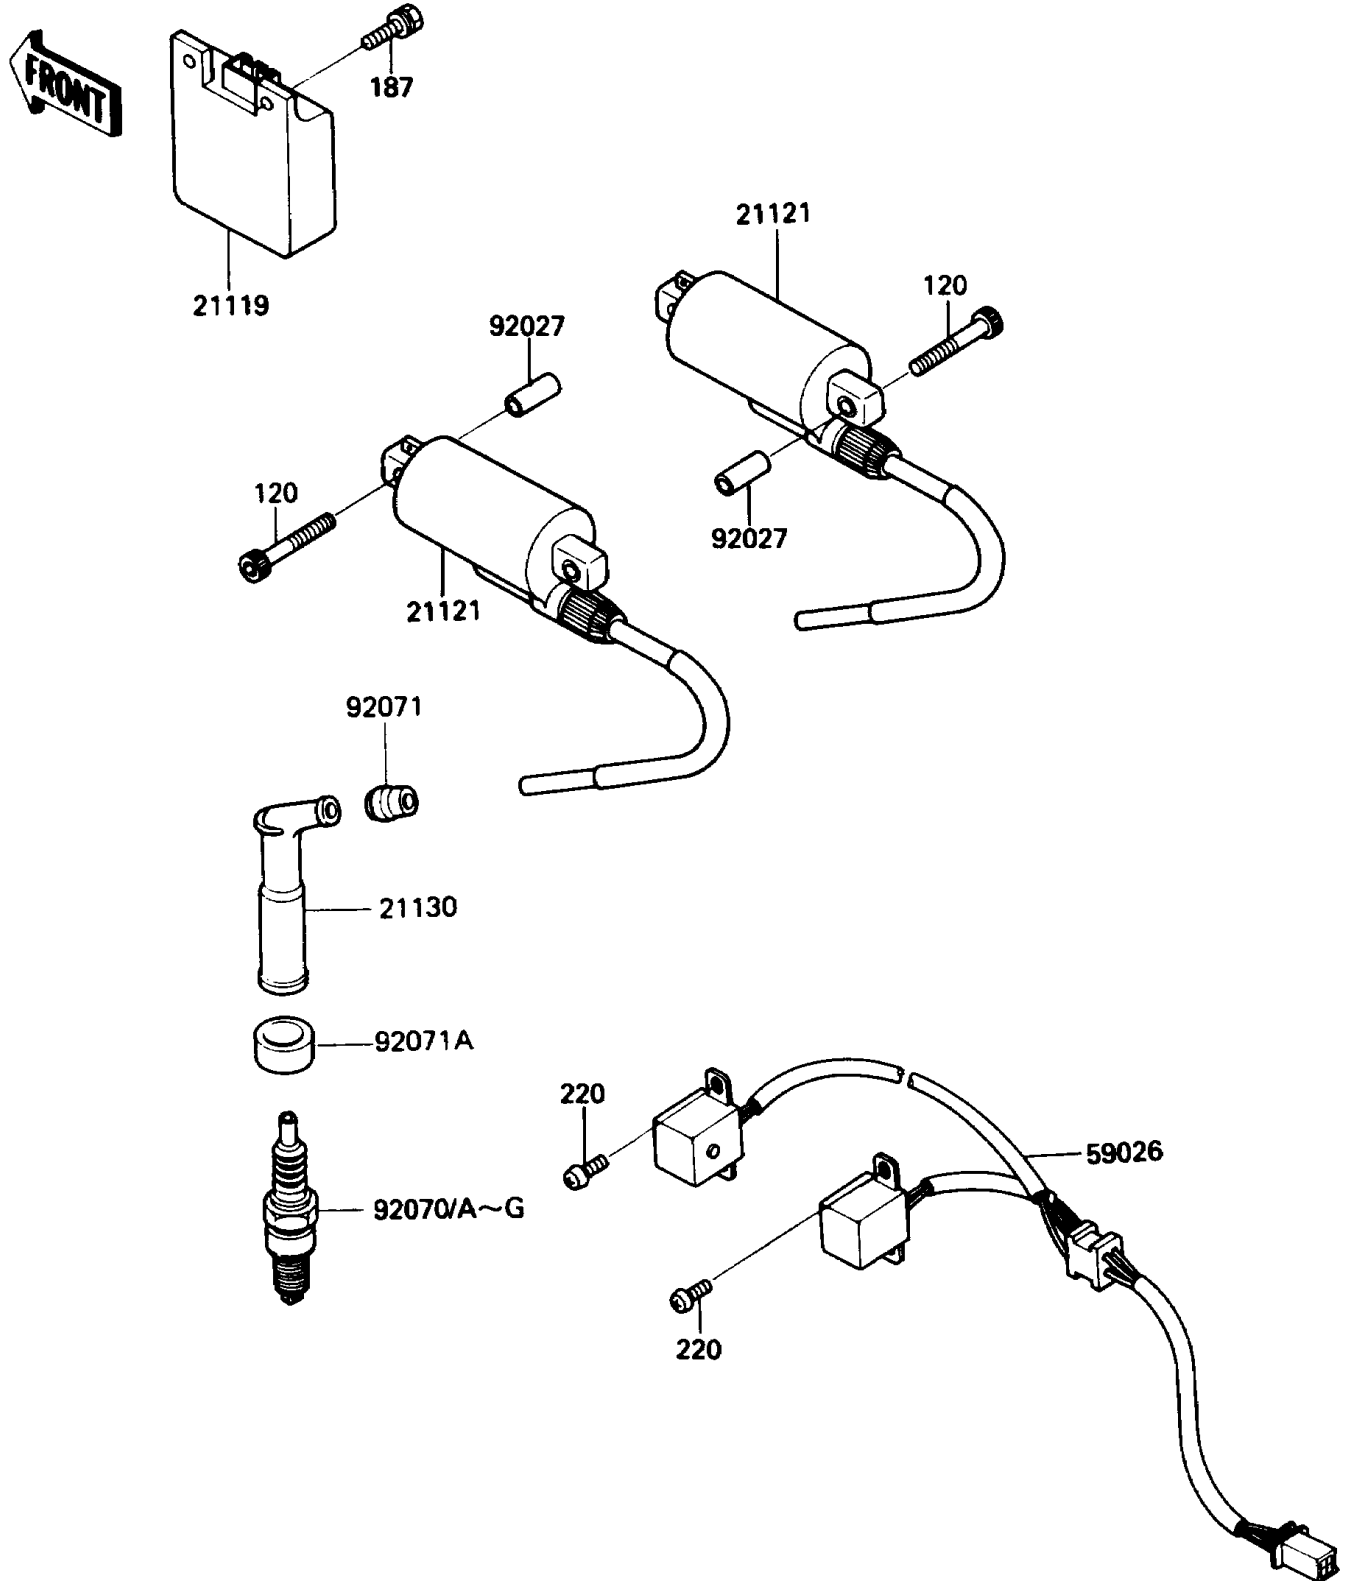

1988 454 LTD

PARTS DIAGRAM

Ignition System

E1830-0228

1988 454 LTD

PARTS LIST

Ignition System

ITEM NAME

PART NUMBER

QUANTITY
