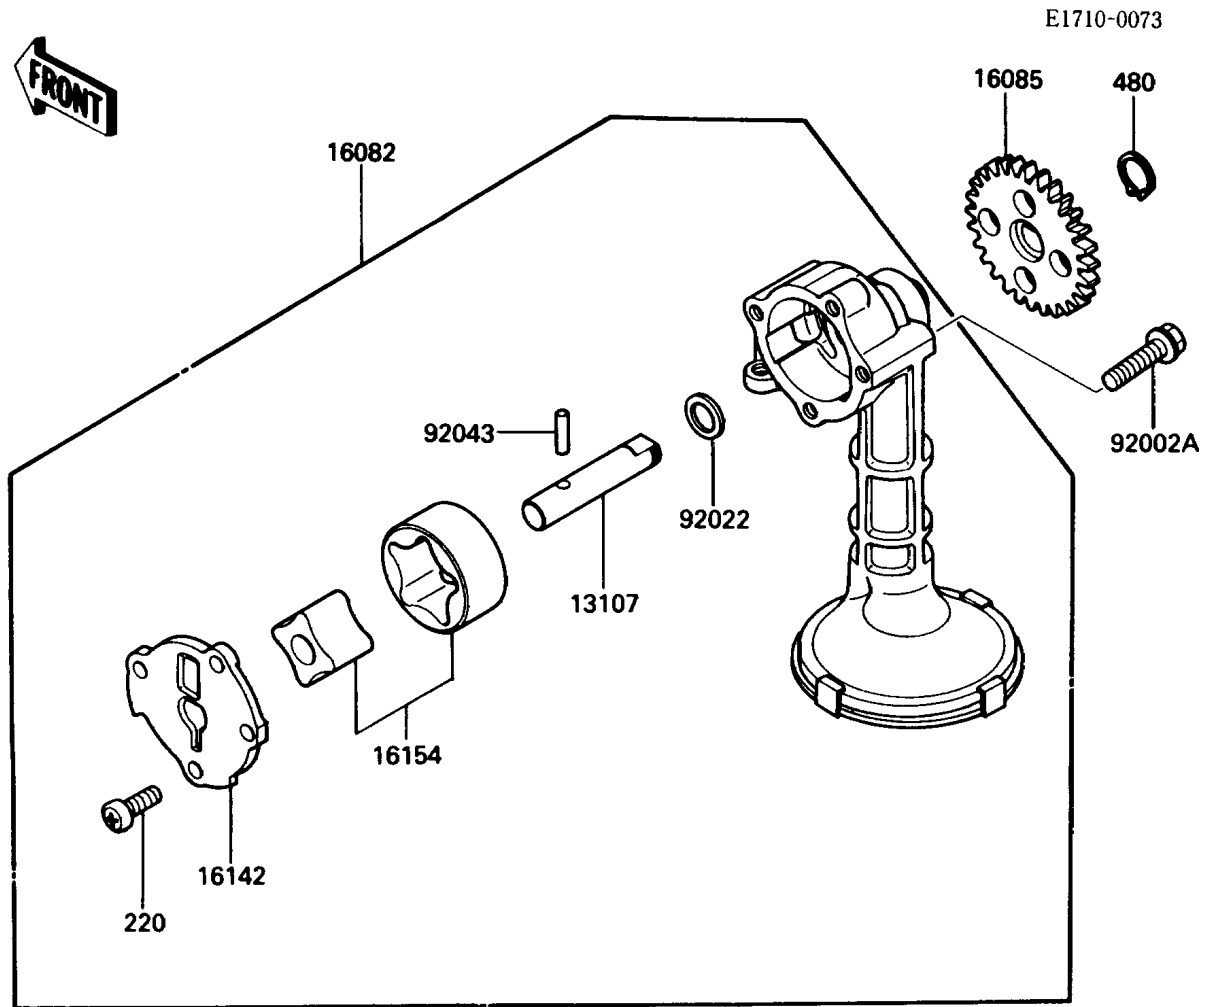

1986 454 LTD

PARTS DIAGRAM

Oil Pump(EN450AE000001&NAMI.029479)

1986 454 LTD

PARTS LIST

Oil Pump(EN450AE000001&NAMI.029479)

ITEM NAME

PART NUMBER

QUANTITY
