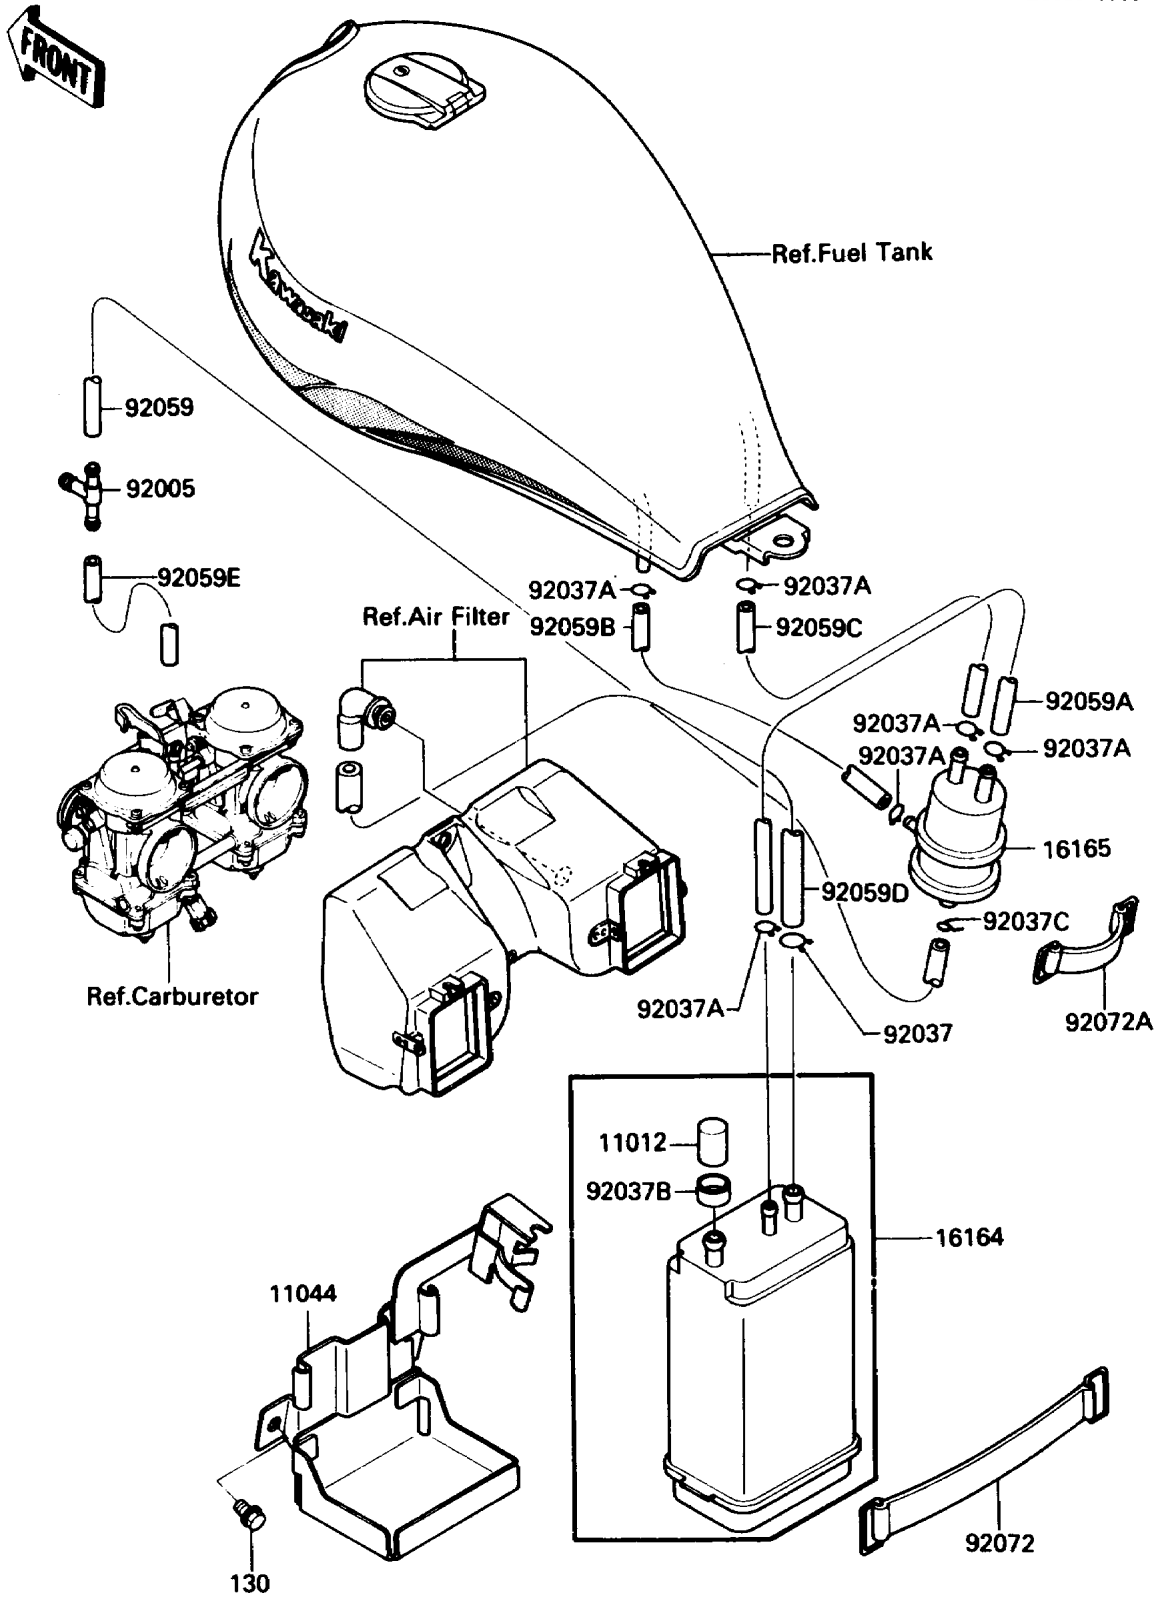

1987 454 LTD

PARTS DIAGRAM

Fuel Evaporative System

E1650-0013