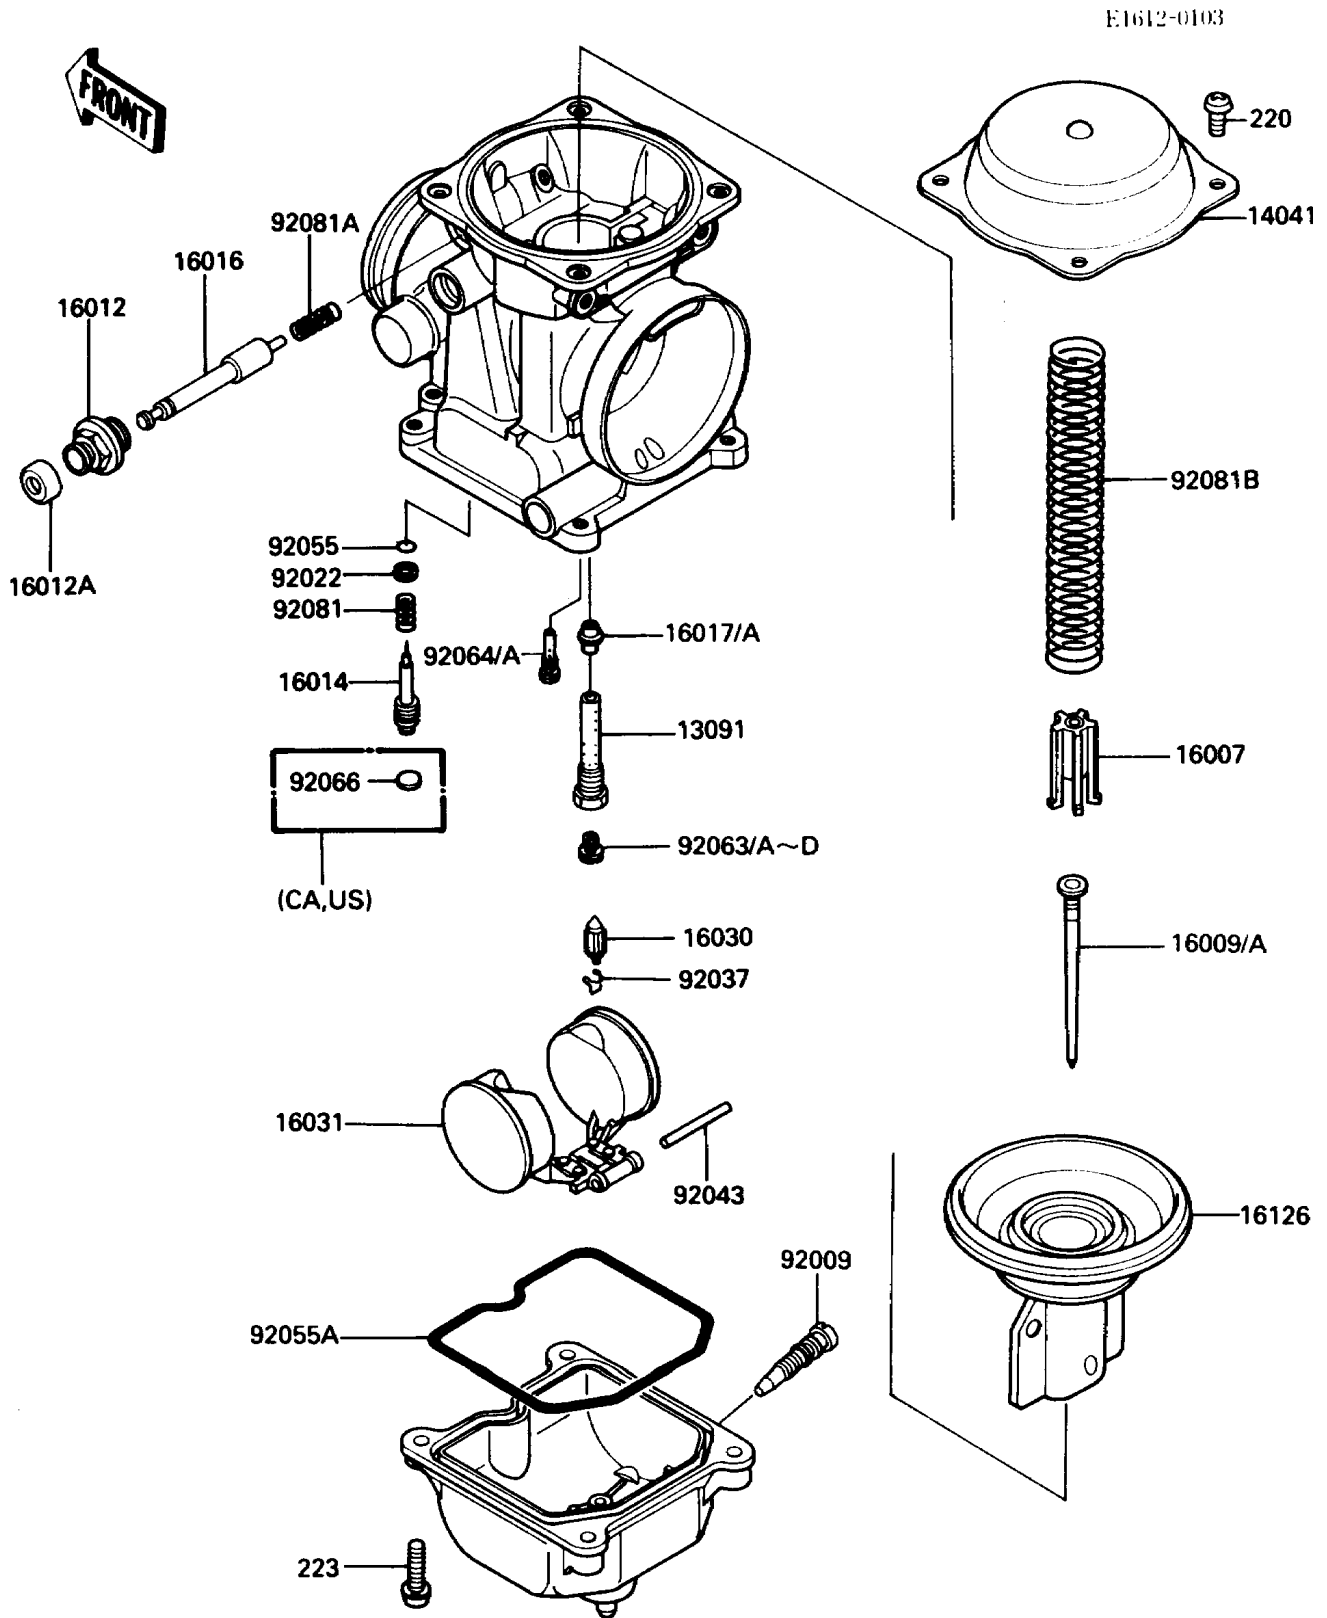

1987 454 LTD

PARTS DIAGRAM

Carburetor Parts

1987 454 LTD

PARTS LIST

Carburetor Parts

ITEM NAME

PART NUMBER

QUANTITY
