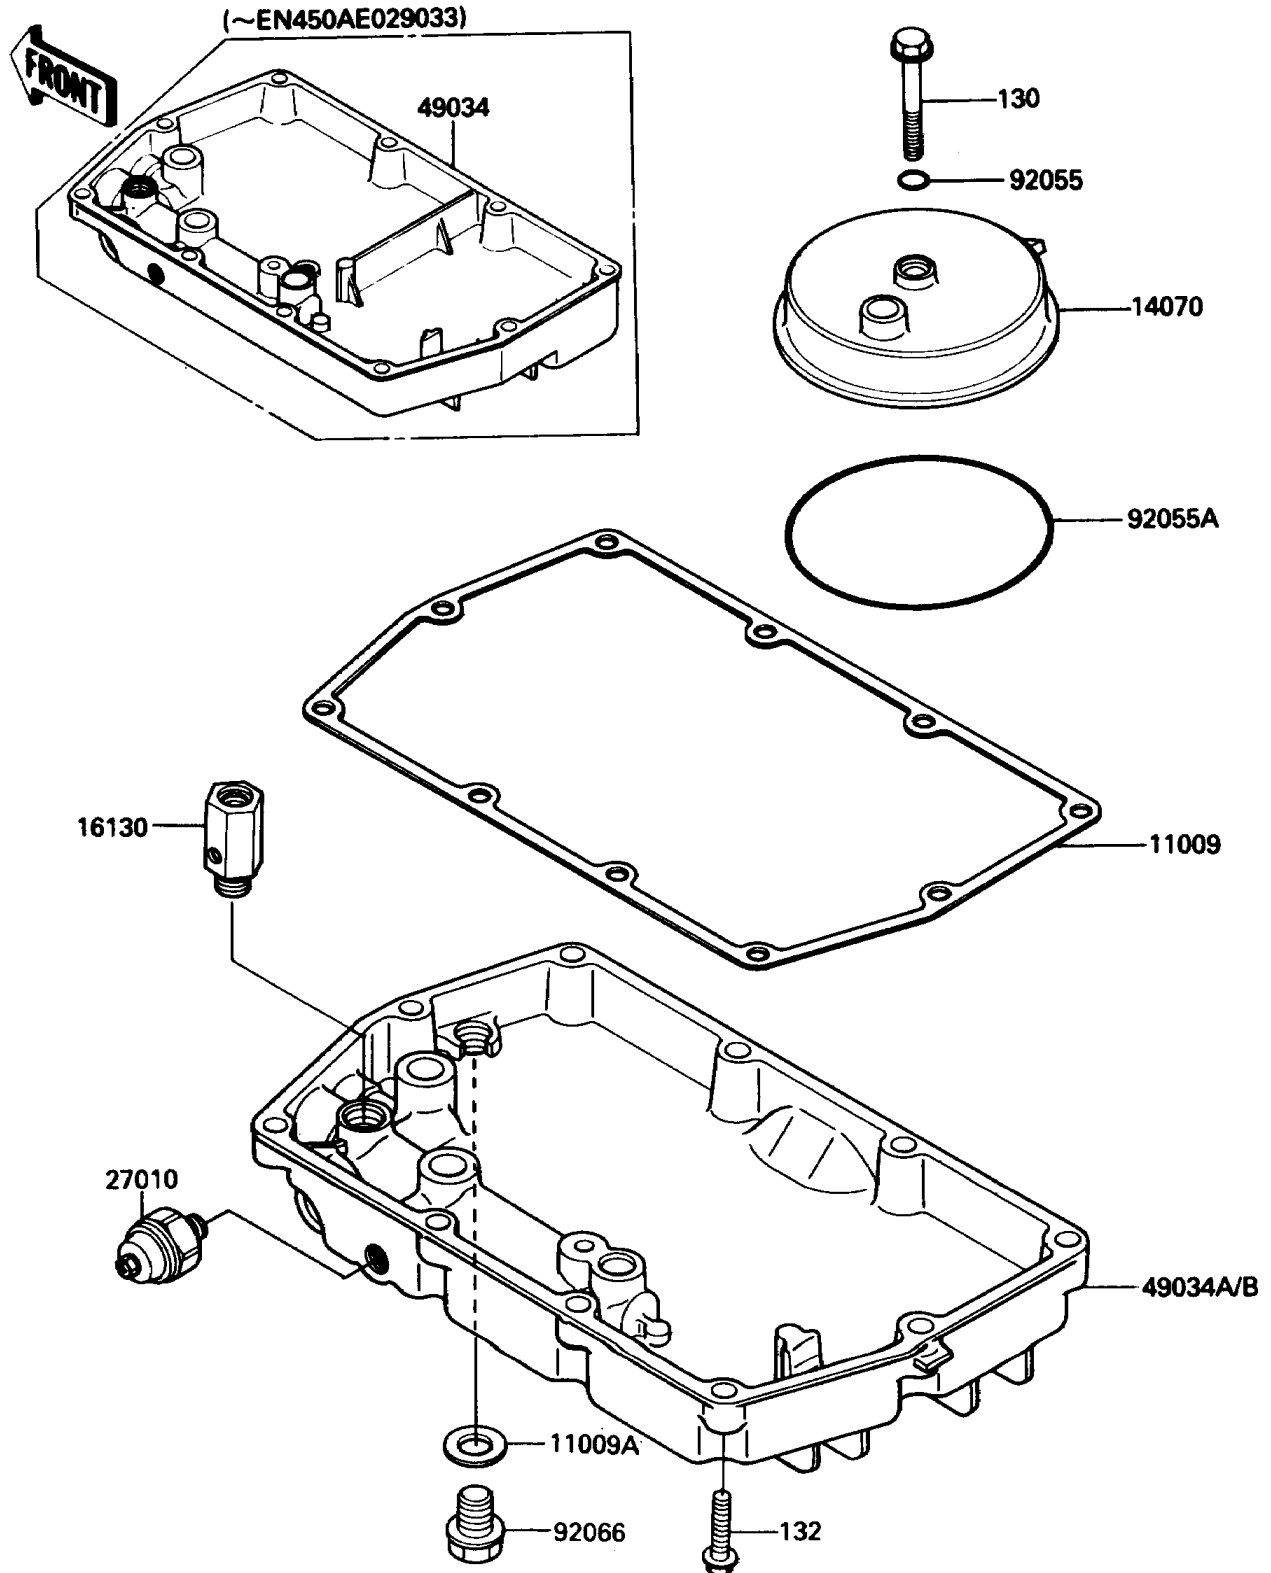

## PARTS DIAGRAM

### Breather Cover/Oil Pan

E1432

## PARTS LIST