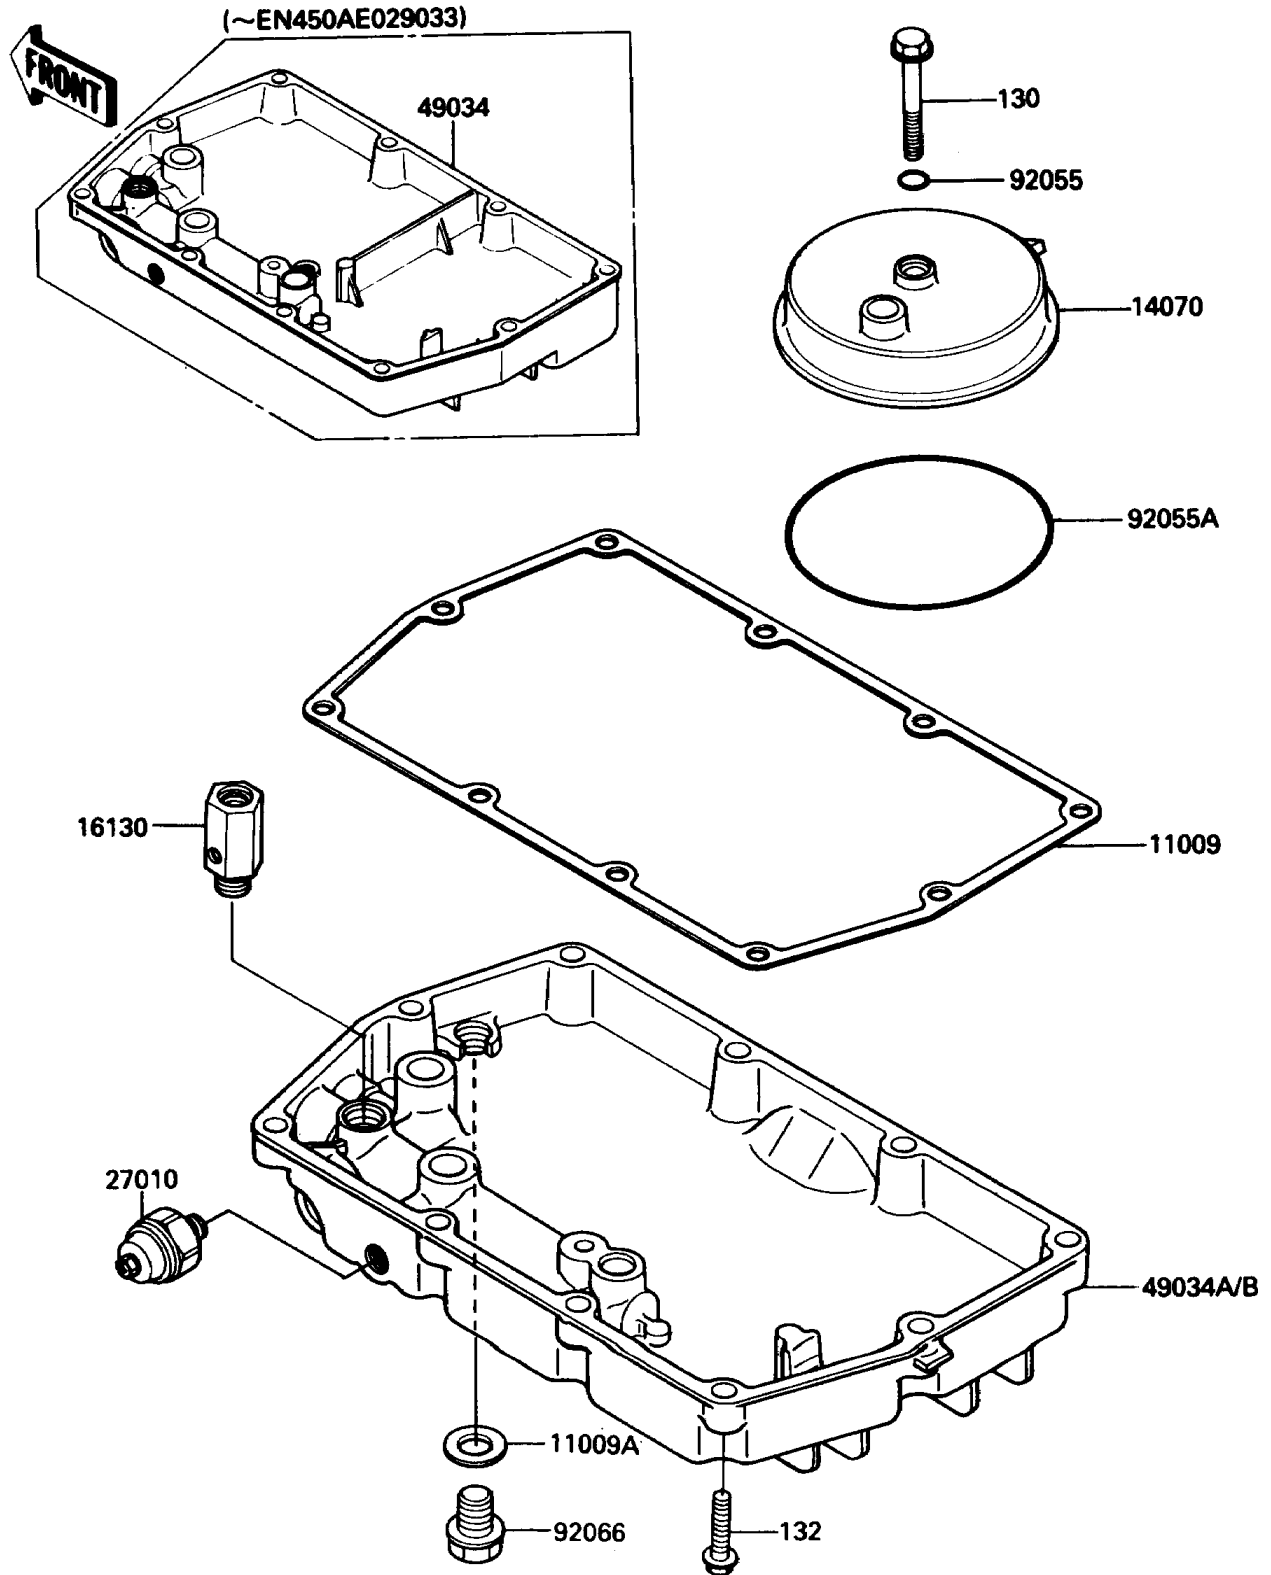

1988 454 LTD

PARTS DIAGRAM

Breather Cover/Oil Pan

E1432

1988 454 LTD

PARTS LIST

Breather Cover/Oil Pan

ITEM NAME

PART NUMBER

QUANTITY
