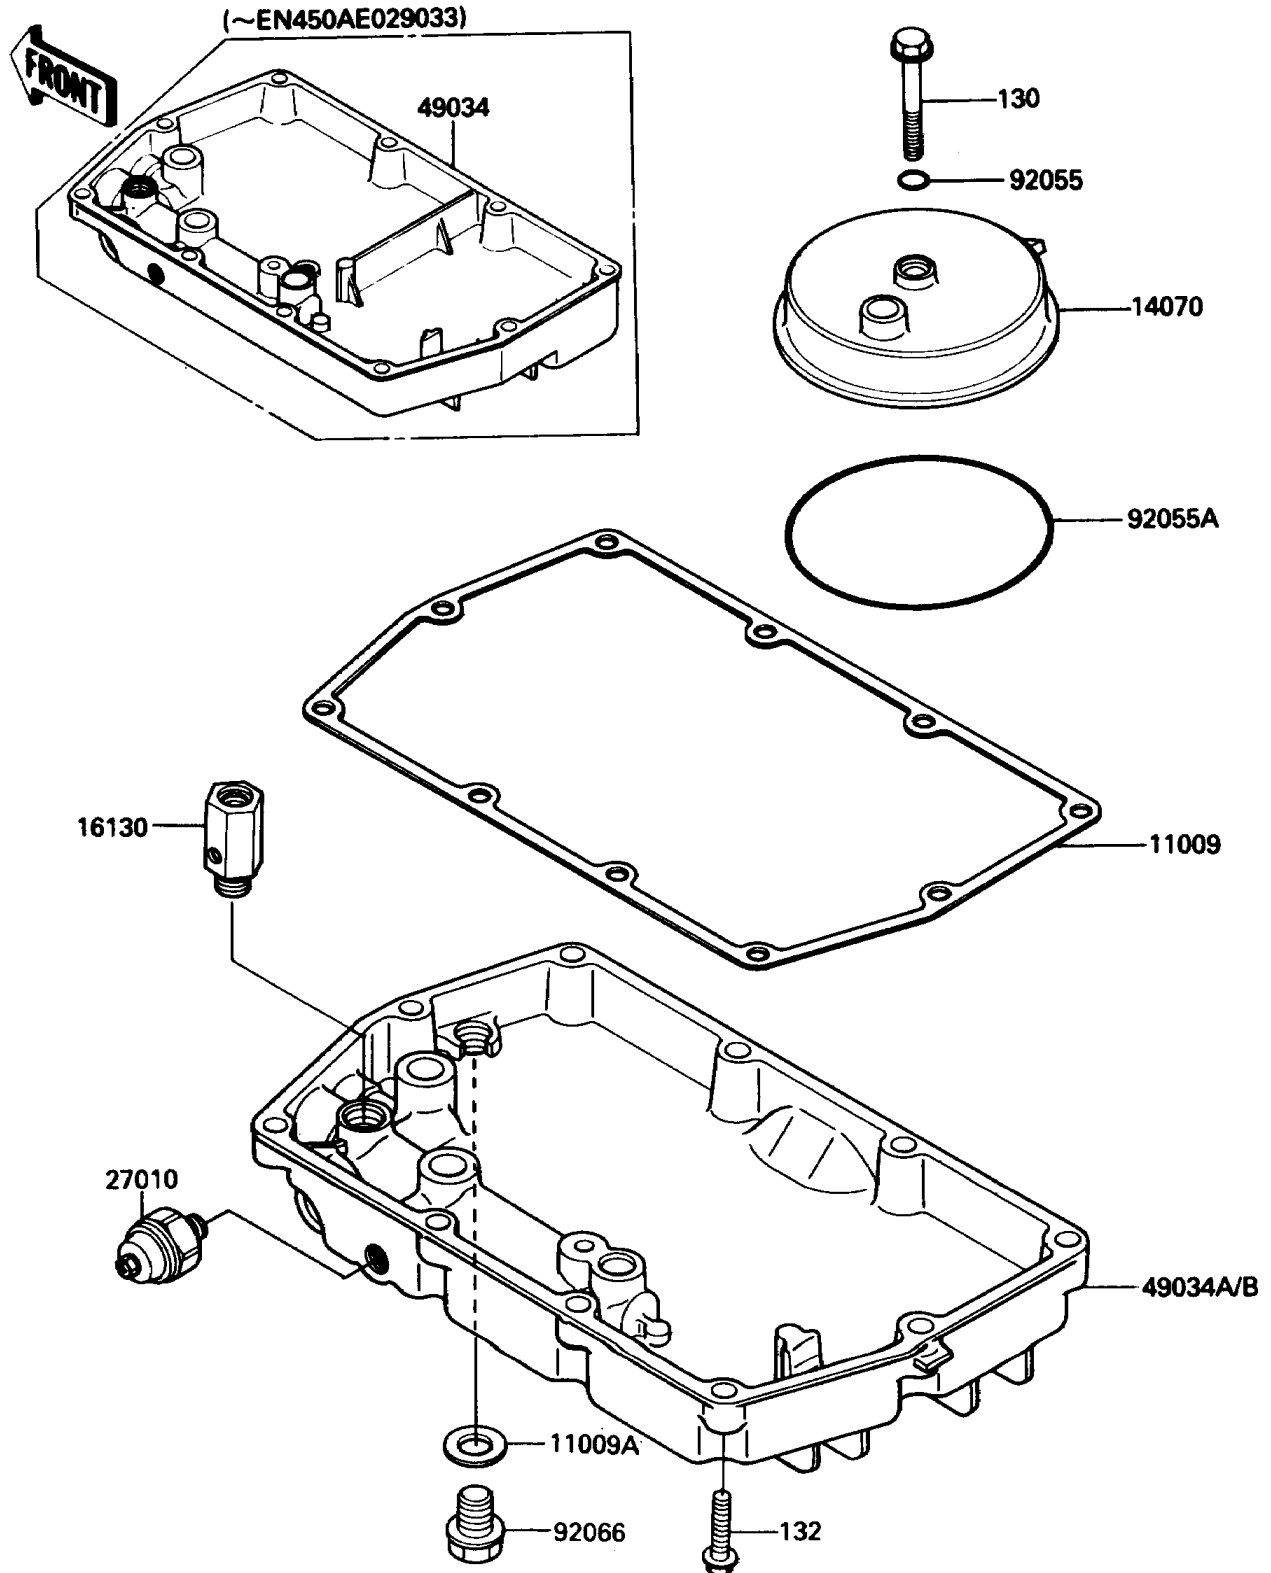

1987 454 LTD

PARTS DIAGRAM

Breather Cover/Oil Pan

E1432

1987 454 LTD

PARTS LIST

Breather Cover/Oil Pan

ITEM NAME

PART NUMBER

QUANTITY
