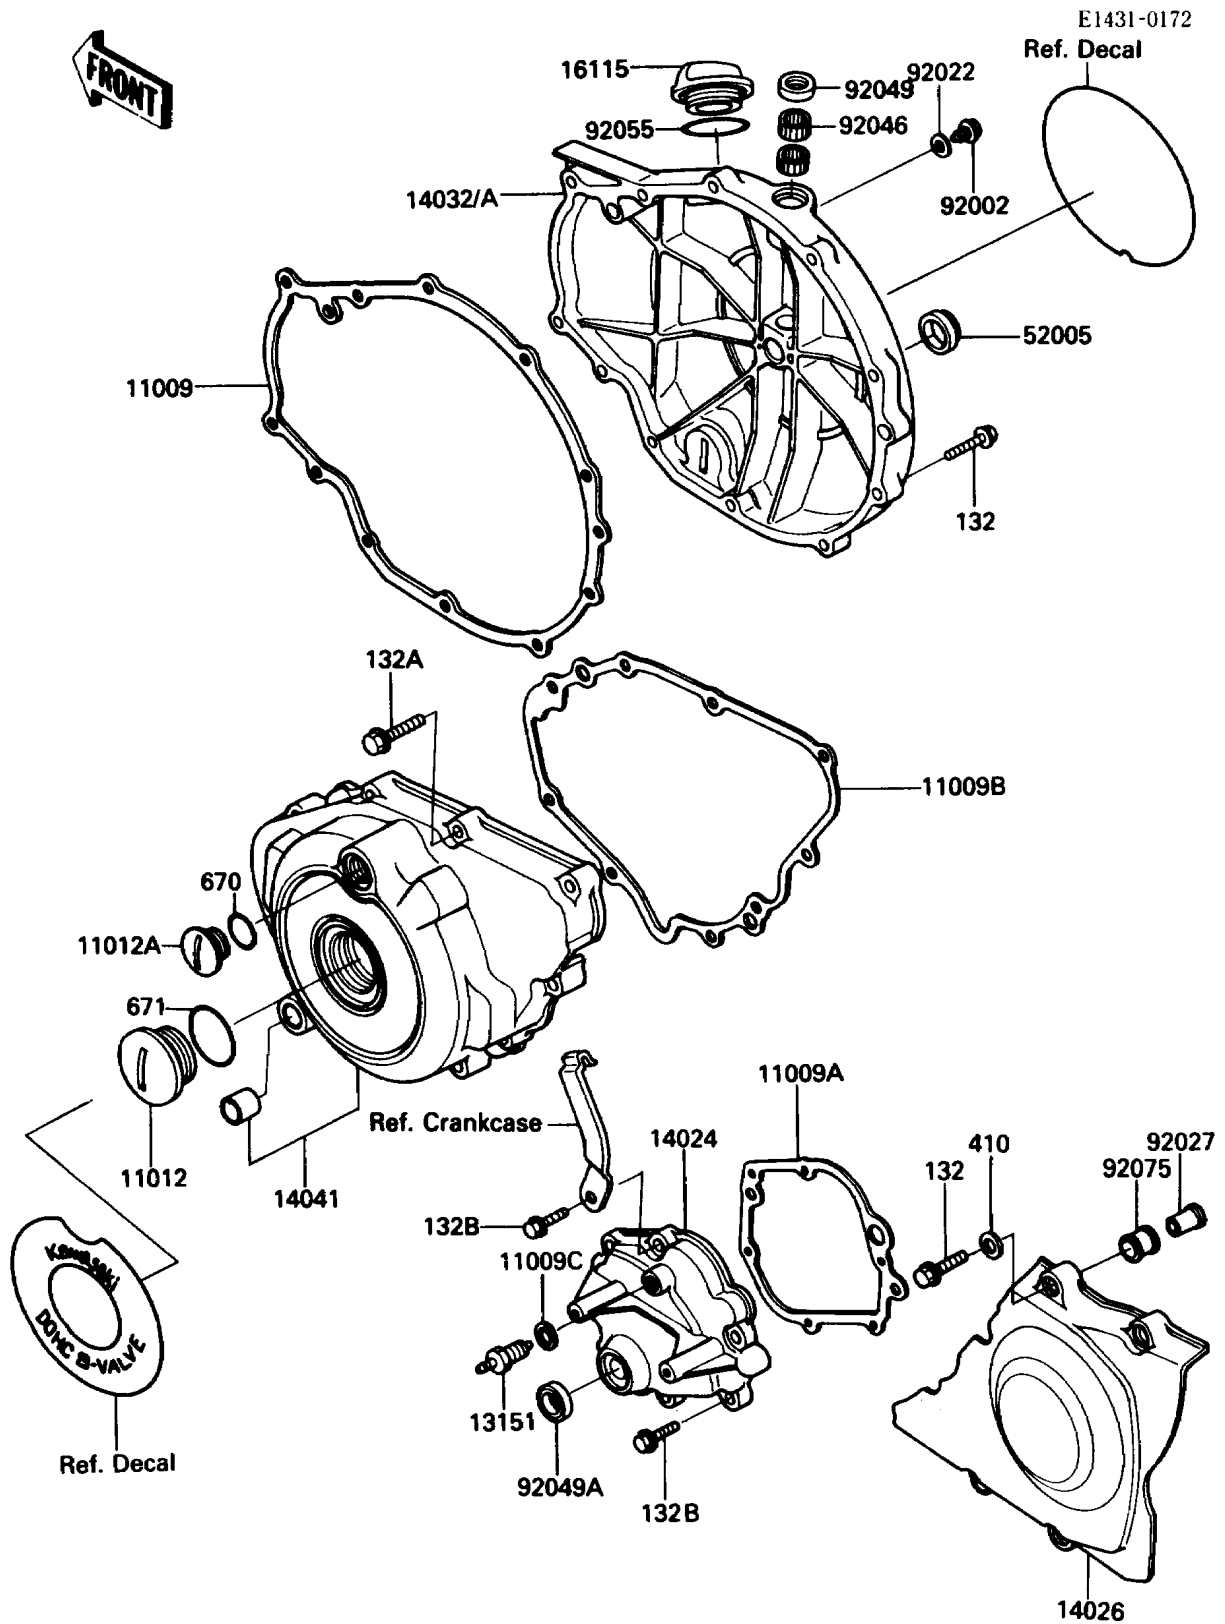

1986 454 LTD

PARTS DIAGRAM

Engine Cover(s)

Kawasaki

Let the Good Times Roll®

1986 454 LTD

PARTS LIST

Engine Cover(s)

ITEM NAME

PART NUMBER

QUANTITY
