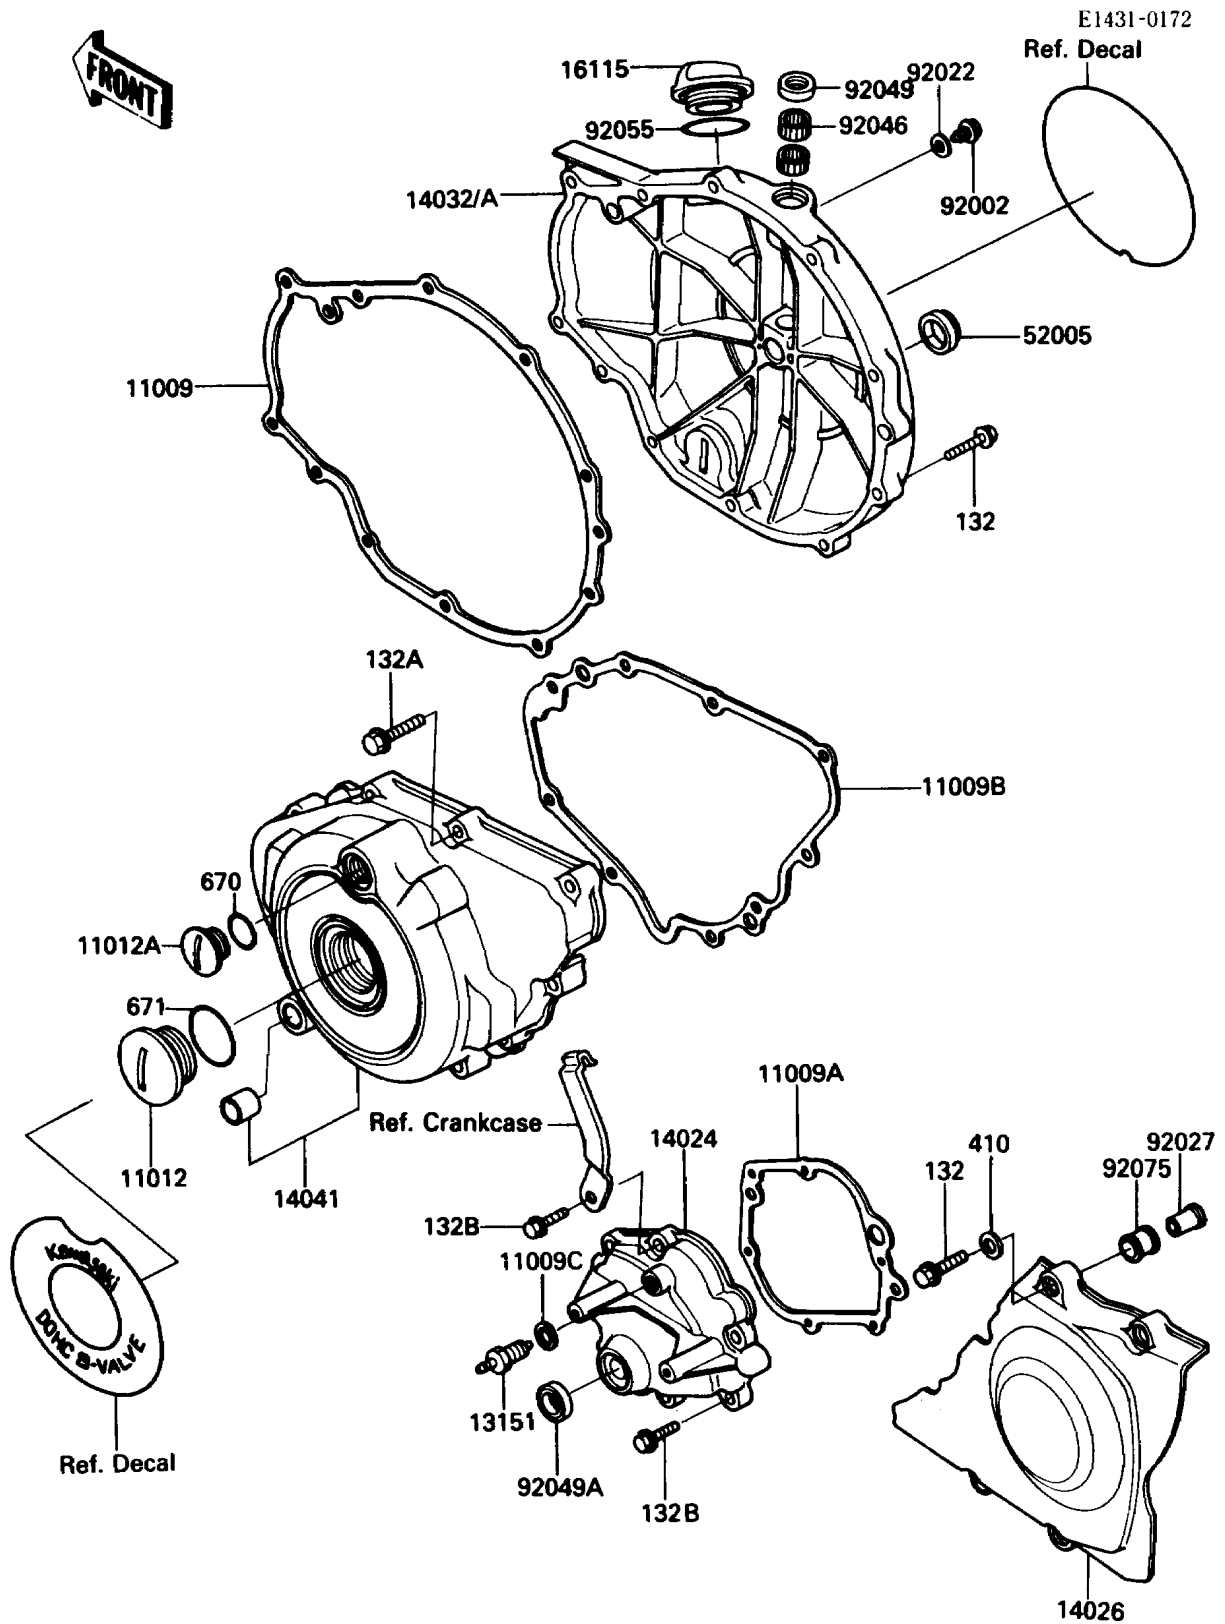

1989 454 LTD

PARTS DIAGRAM

Engine Cover(s)

Kawasaki

Let the Good Times Roll®

1989 454 LTD

PARTS LIST

Engine Cover(s)

ITEM NAME

PART NUMBER

QUANTITY
