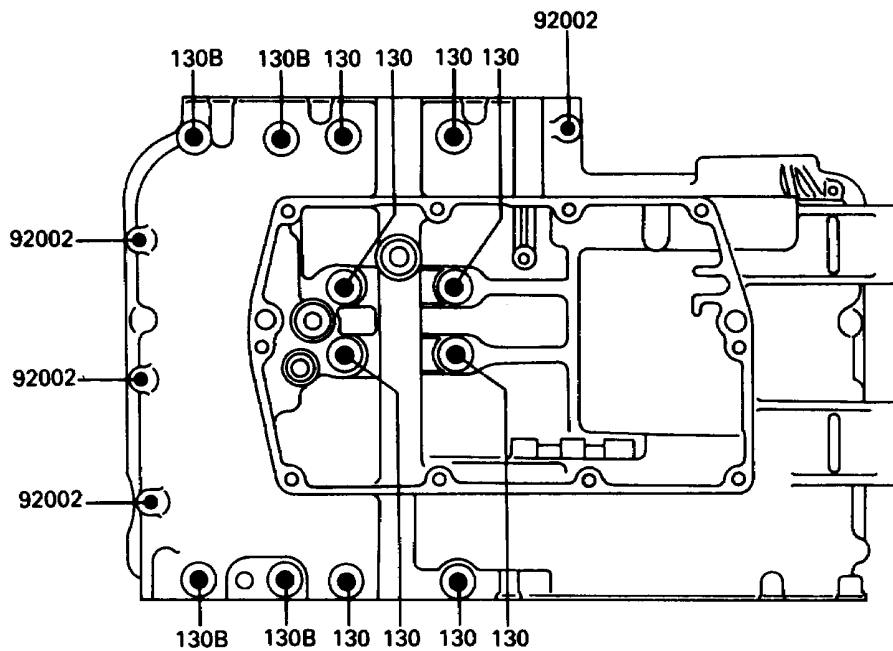

1989 454 LTD

PARTS DIAGRAM

Crankcase Bolt Pattern

E1412-0028

Upper Case

Lower Case

1989 454 LTD

PARTS LIST

Crankcase Bolt Pattern

ITEM NAME

PART NUMBER

QUANTITY
