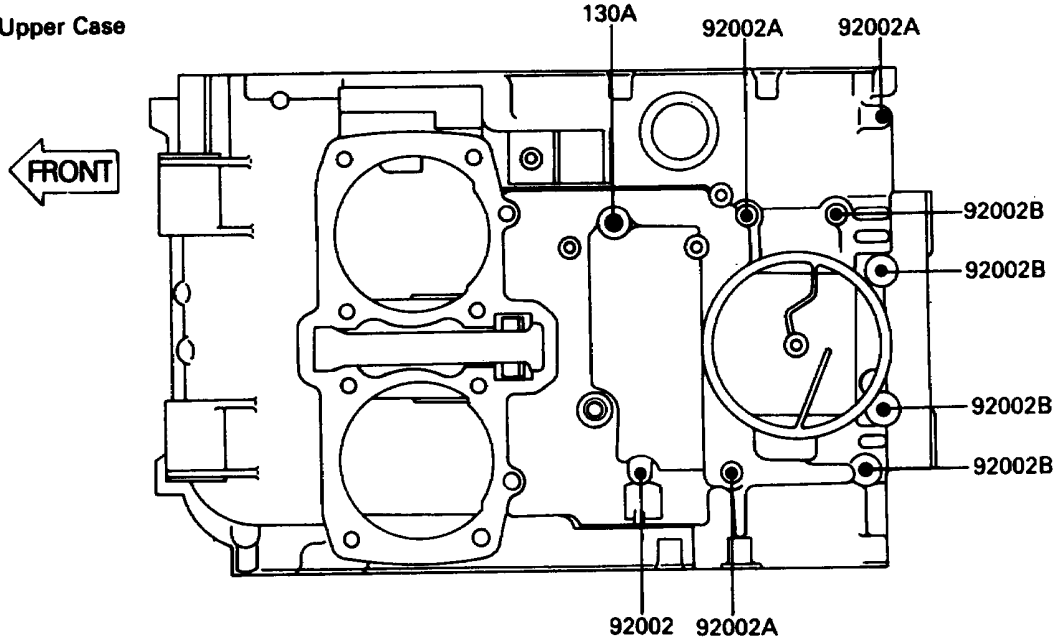

1989 454 LTD

PARTS DIAGRAM

Crankcase Bolt Pattern

E1412-0028

Upper Case

Lower Case

1989 454 LTD

PARTS LIST

Crankcase Bolt Pattern

ITEM NAME

PART NUMBER

QUANTITY
