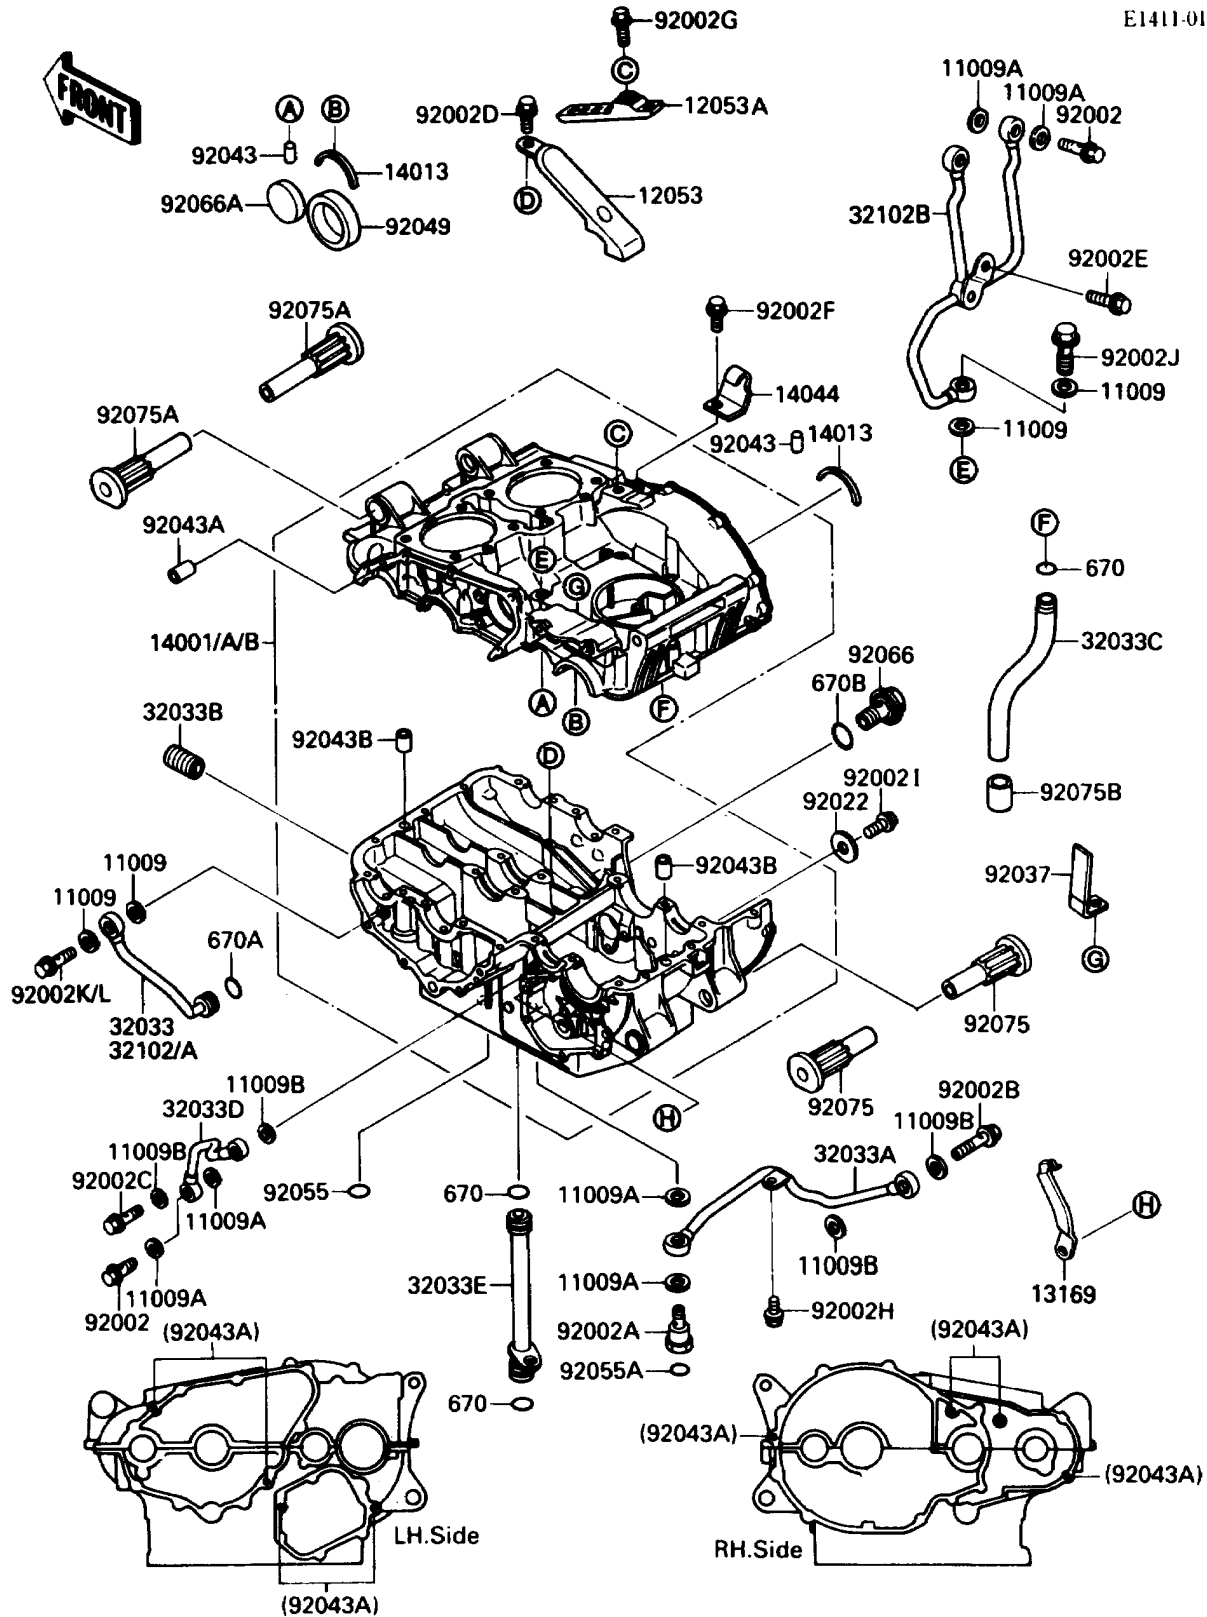

1985 454 LTD

PARTS DIAGRAM

Crankcase

E1411-0169

1985 454 LTD

PARTS LIST

Crankcase

ITEM NAME

PART NUMBER

QUANTITY
