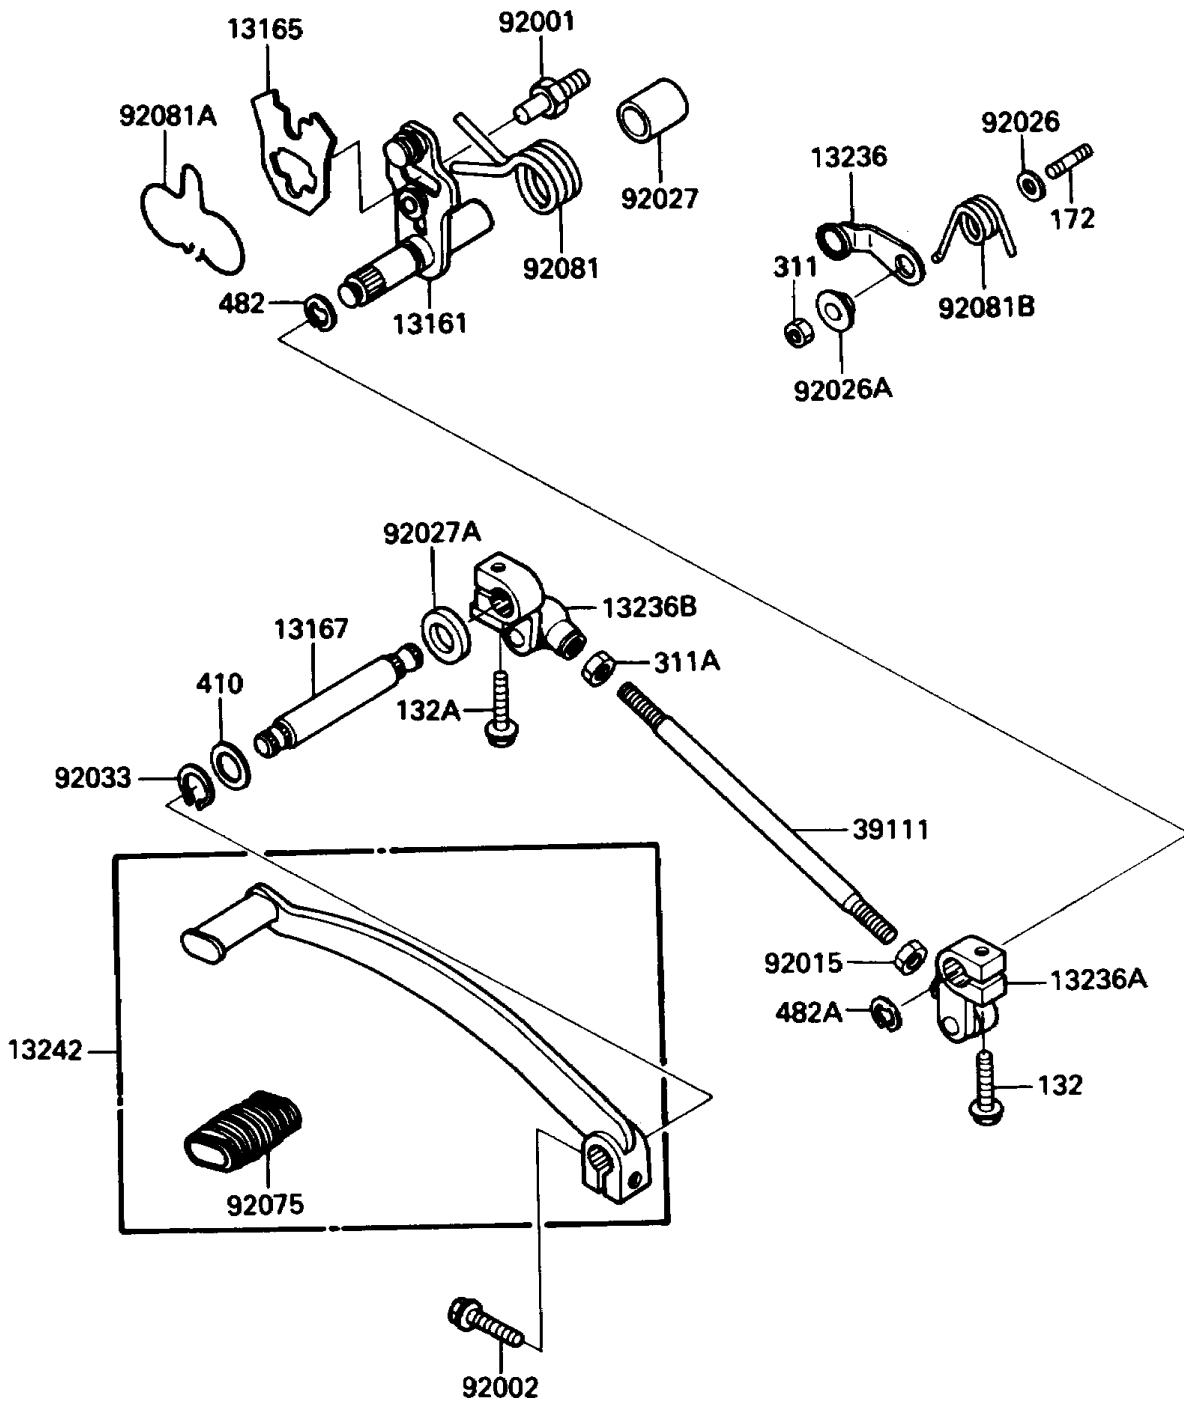

1989 454 LTD

PARTS DIAGRAM

Gear Change Mechanism

E1370-0152

1989 454 LTD

PARTS LIST

Gear Change Mechanism

ITEM NAME

PART NUMBER

QUANTITY
