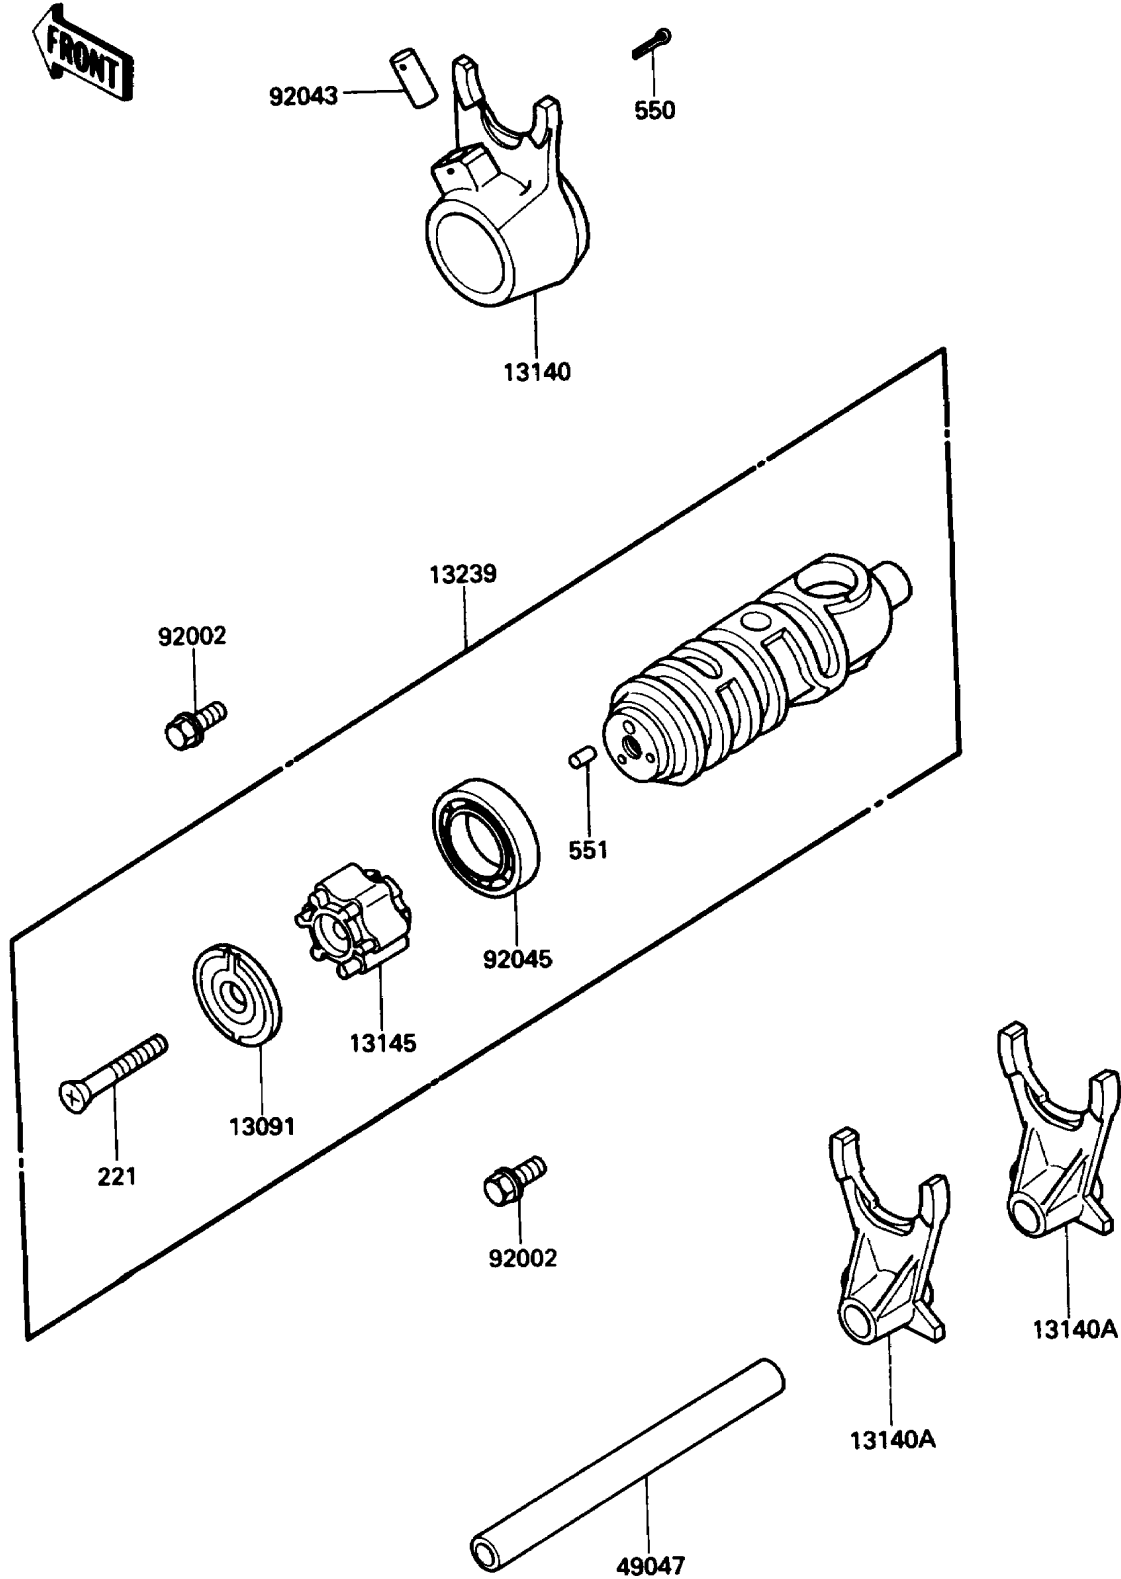

1987 454 LTD

PARTS DIAGRAM

Gear Change Drum/Shift Fork(s)

E1362-0102

1987 454 LTD

PARTS LIST

Gear Change Drum/Shift Fork(s)

ITEM NAME

PART NUMBER

QUANTITY
