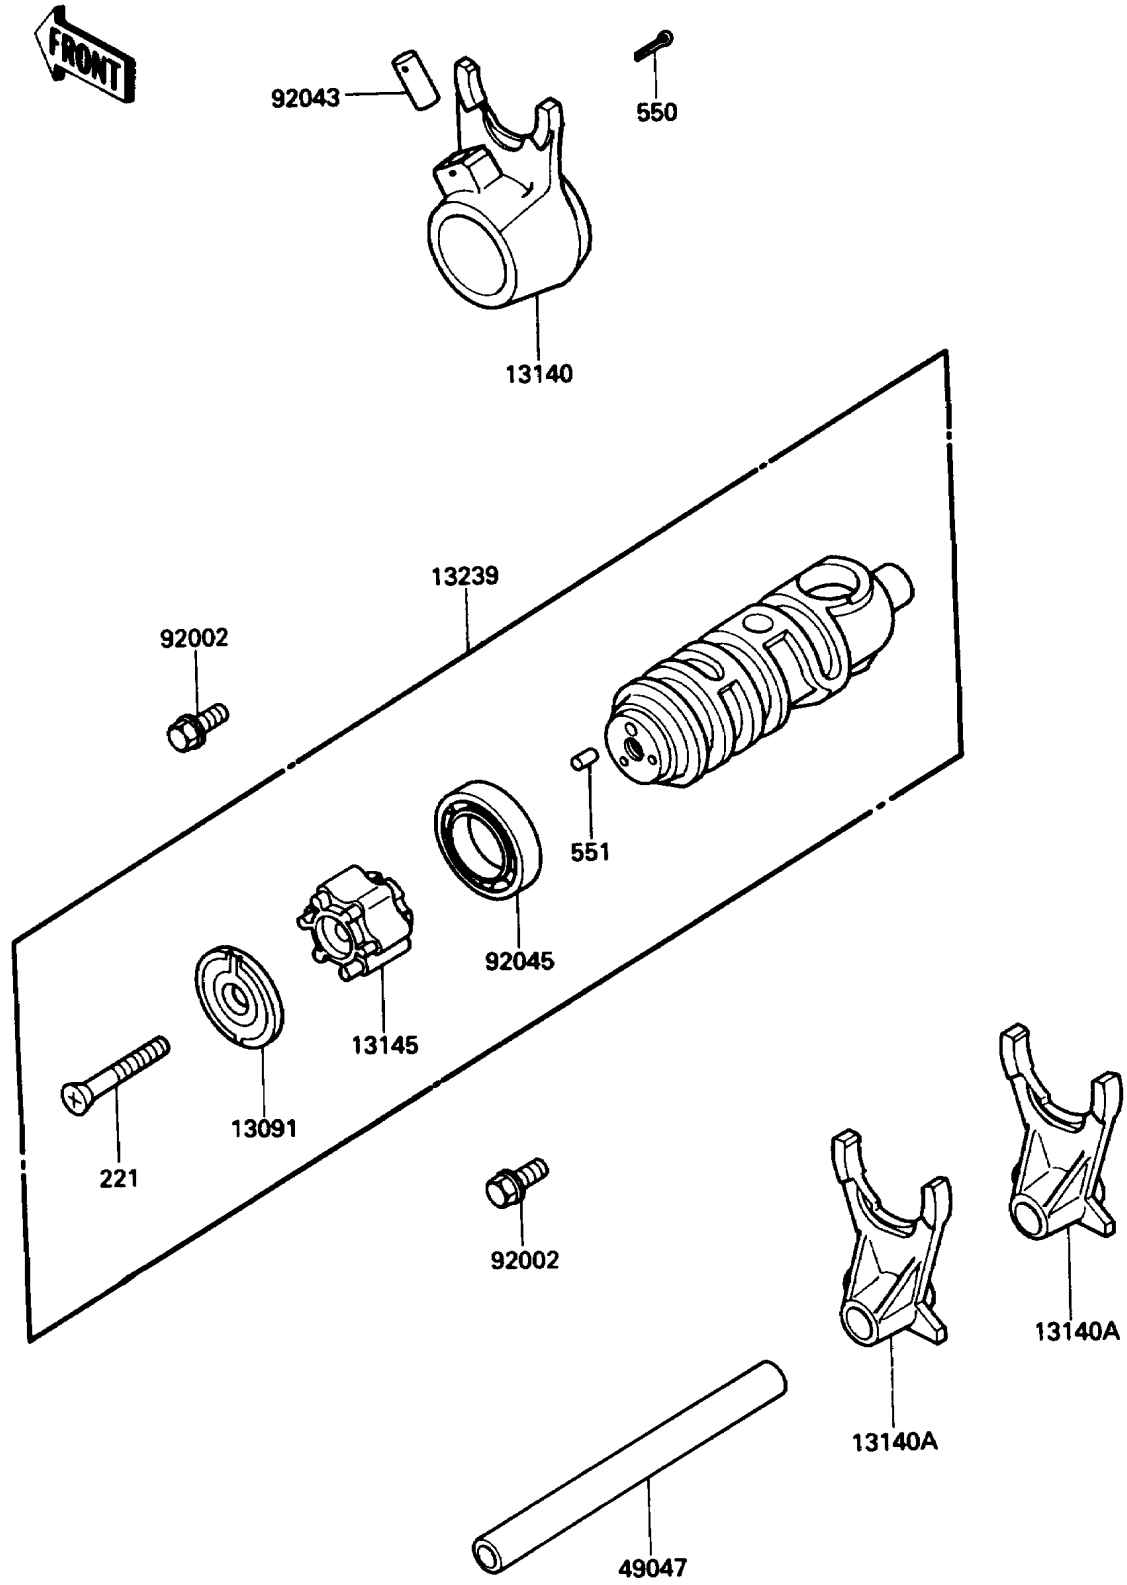

1985 454 LTD

PARTS DIAGRAM

Gear Change Drum/Shift Fork(s)

E1362-0102

1985 454 LTD

PARTS LIST

Gear Change Drum/Shift Fork(s)

ITEM NAME

PART NUMBER

QUANTITY
