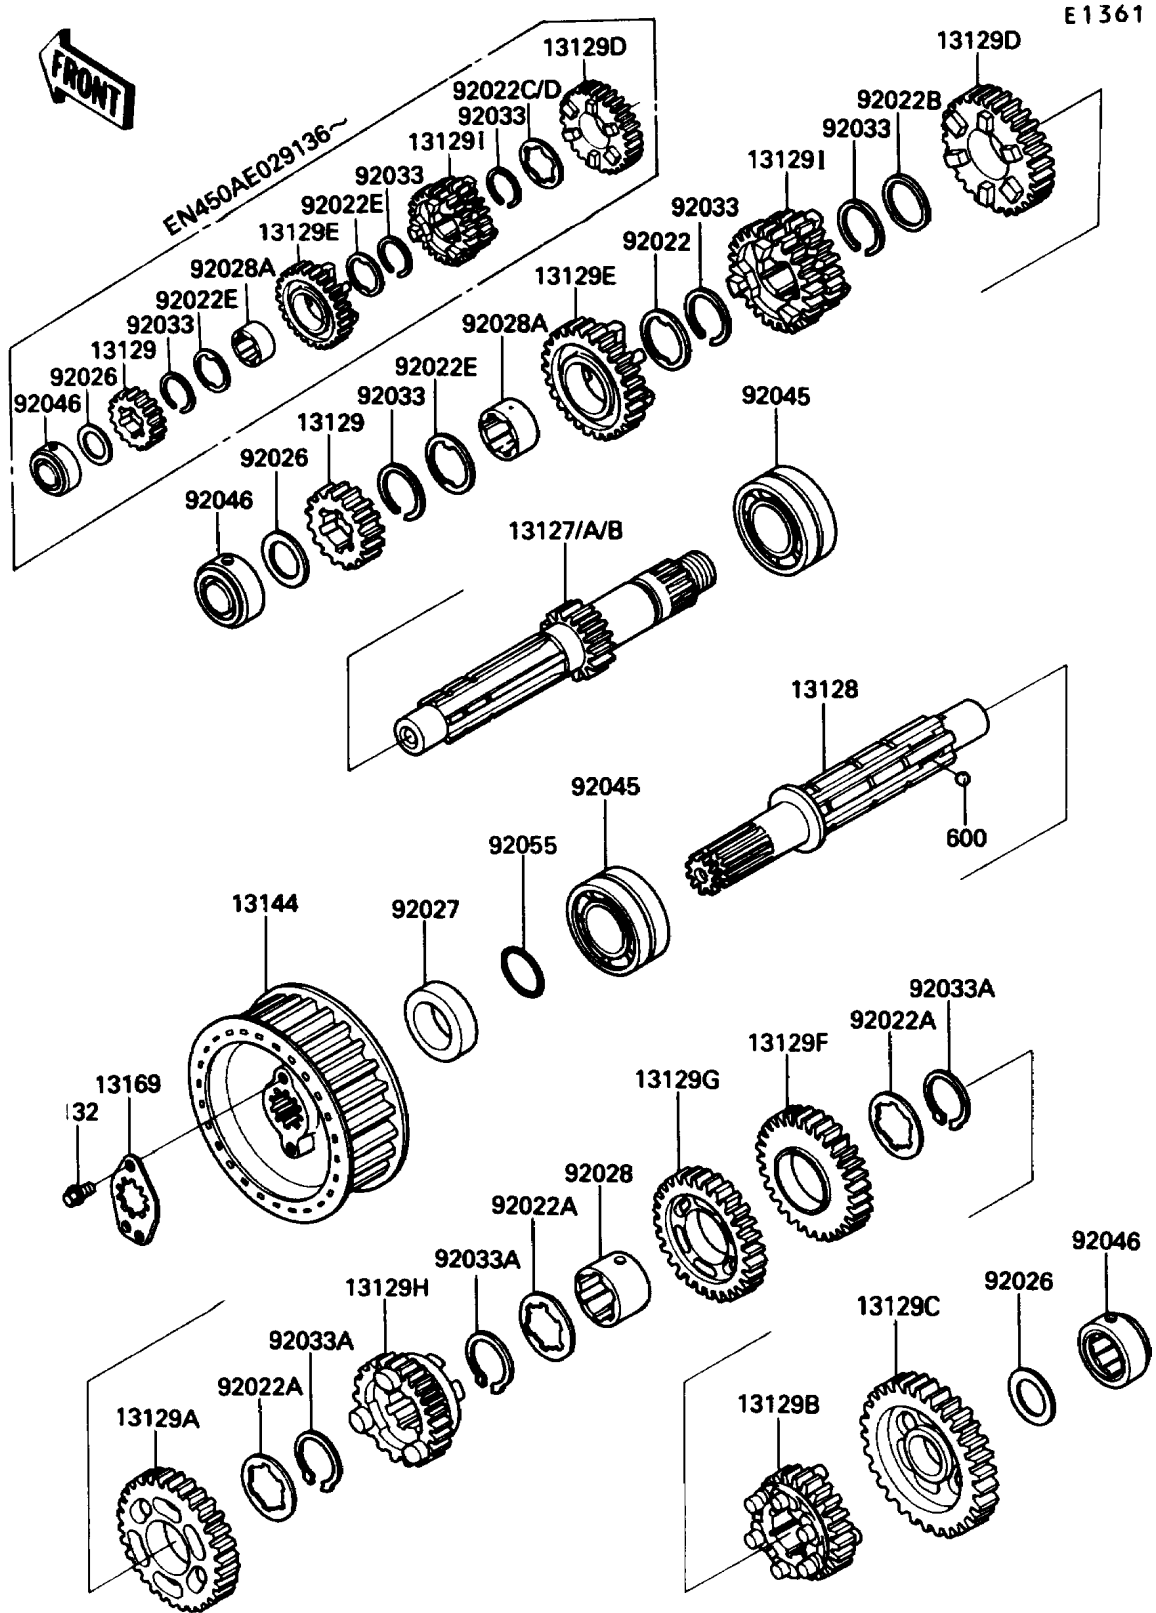

1989 454 LTD

PARTS DIAGRAM

Transmission

1989 454 LTD

PARTS LIST

Transmission

Kawasaki

Let the Good Times Roll®

ITEM NAME

PART NUMBER

QUANTITY
