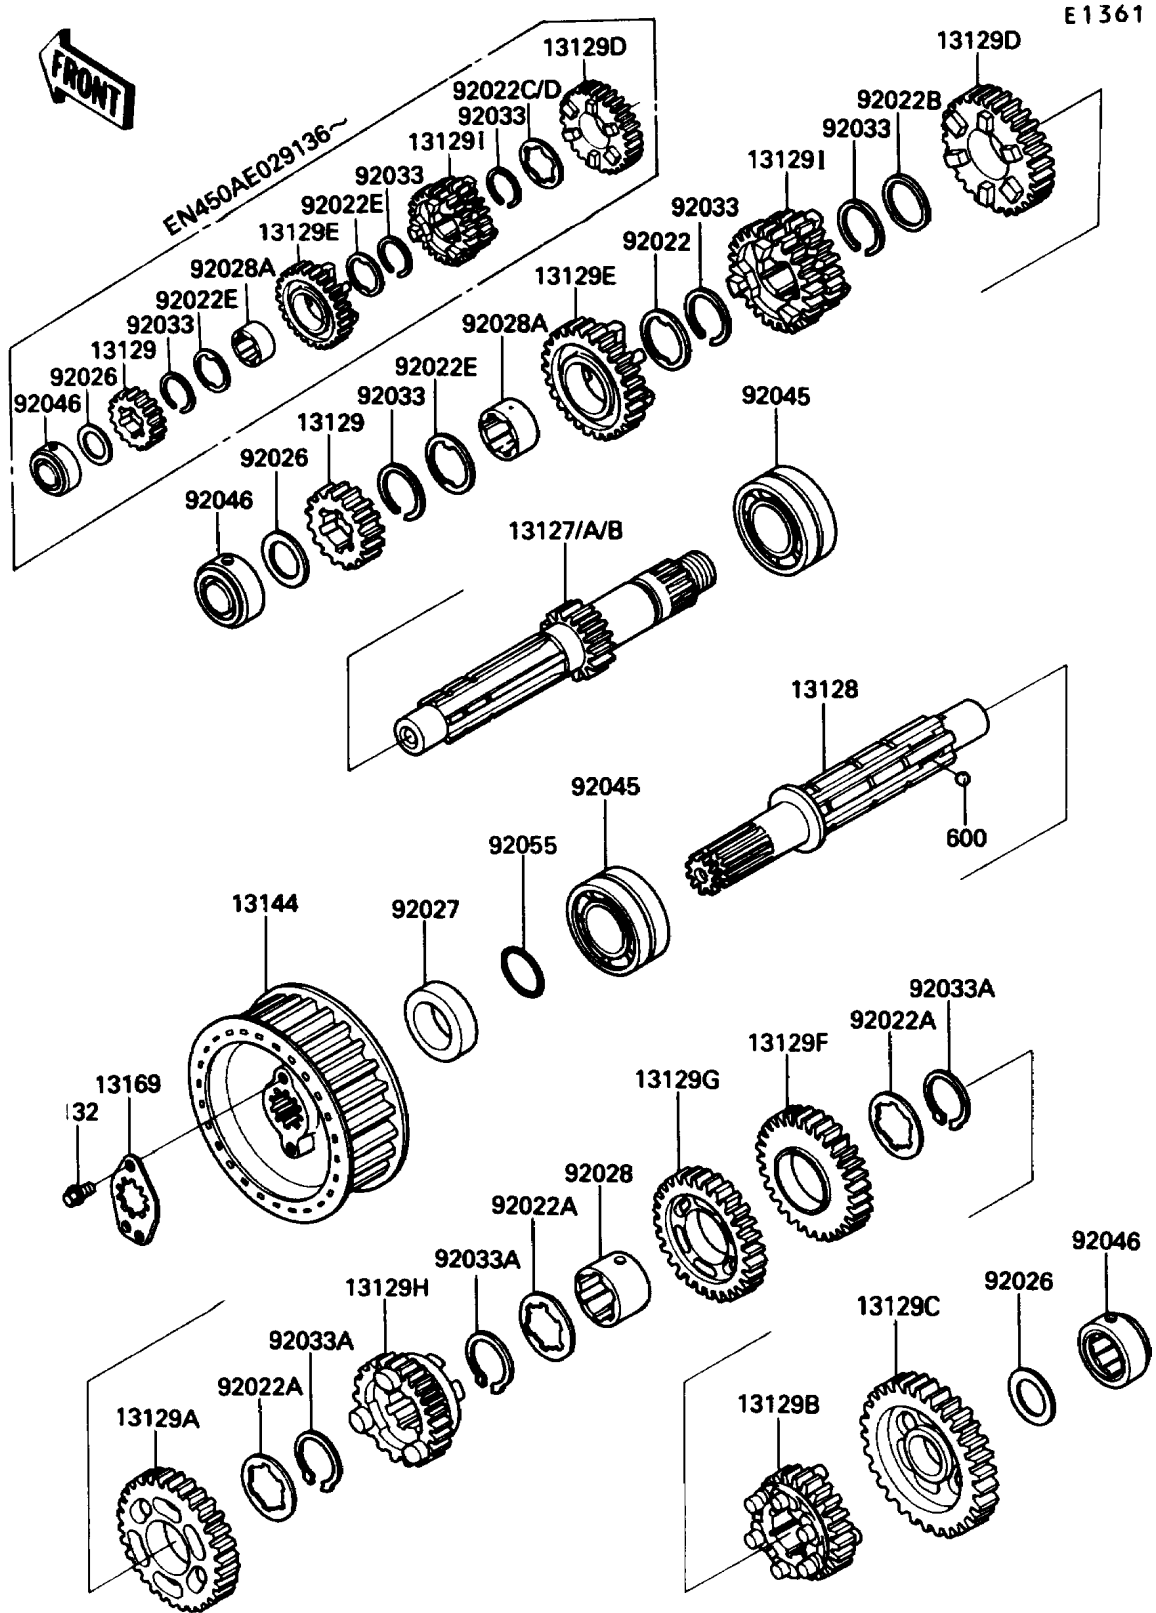

1987 454 LTD

PARTS DIAGRAM

Transmission