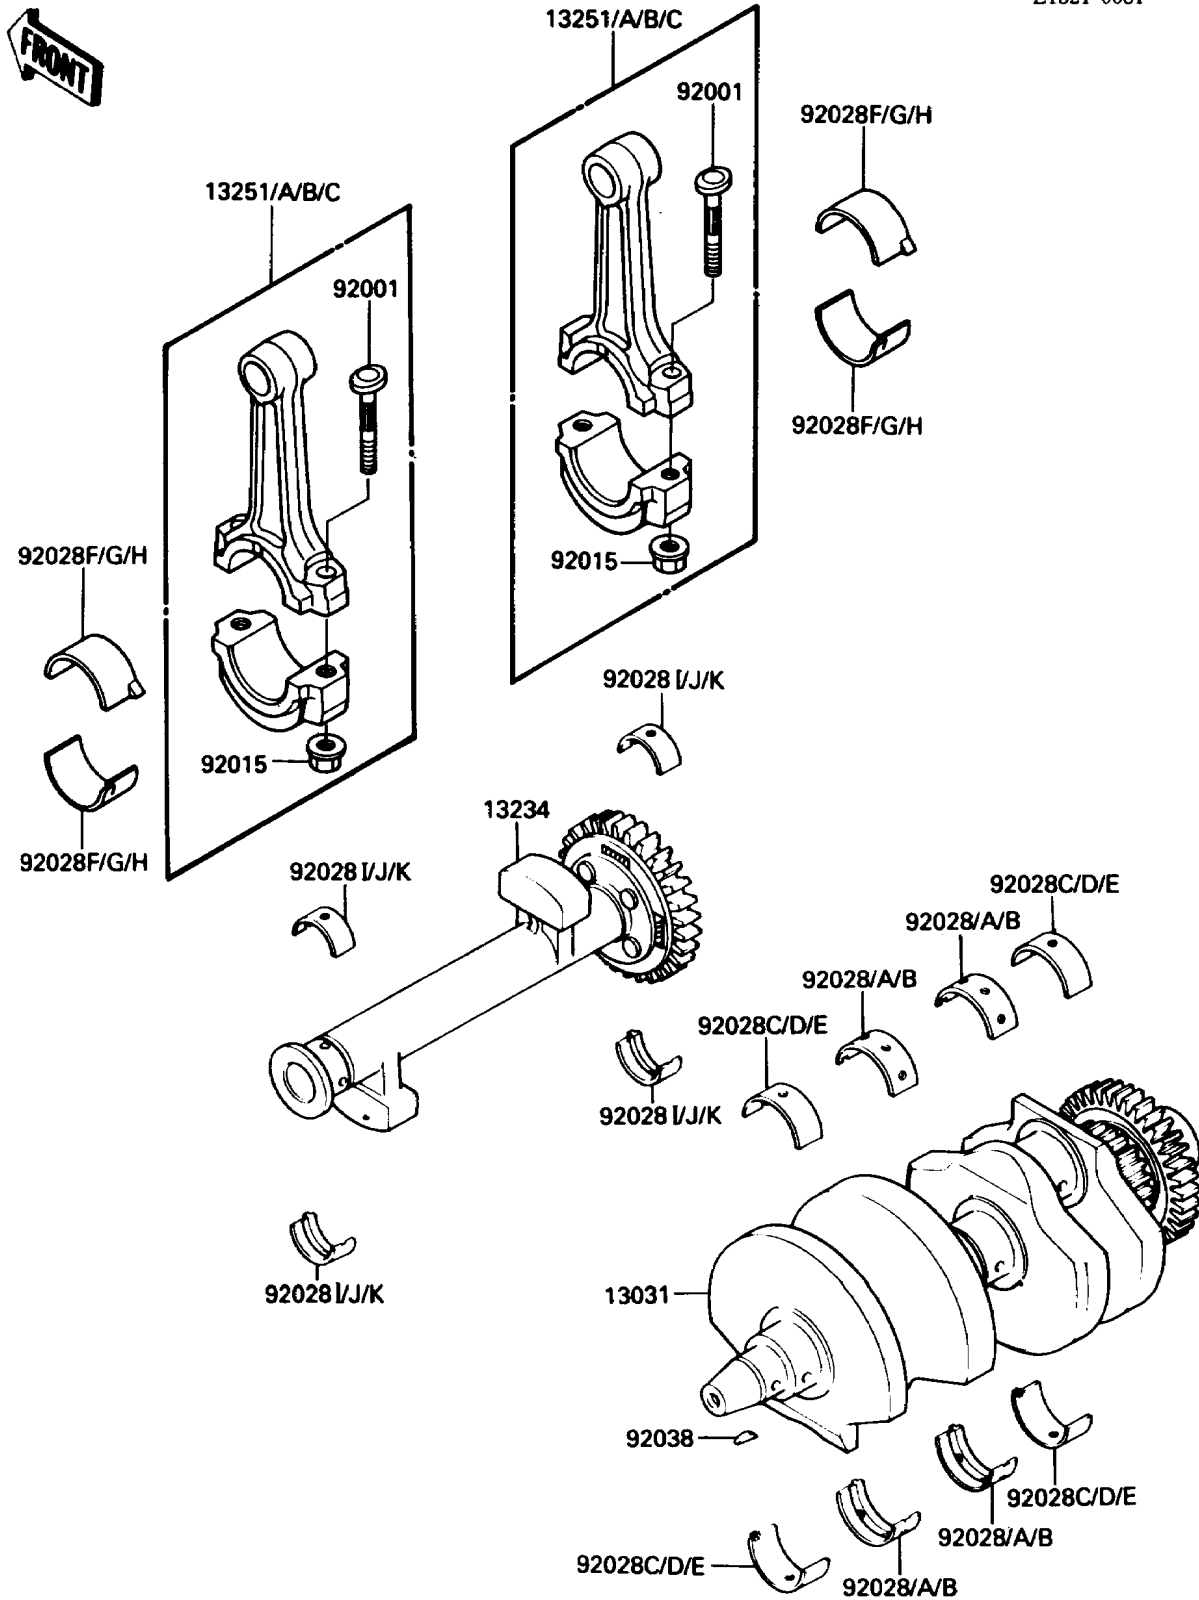

1986 454 LTD

PARTS DIAGRAM

Crankshaft

E1321-0081

1986 454 LTD

PARTS LIST

Crankshaft

Kawasaki

Let the Good Times Roll®

ITEM NAME

PART NUMBER

QUANTITY
