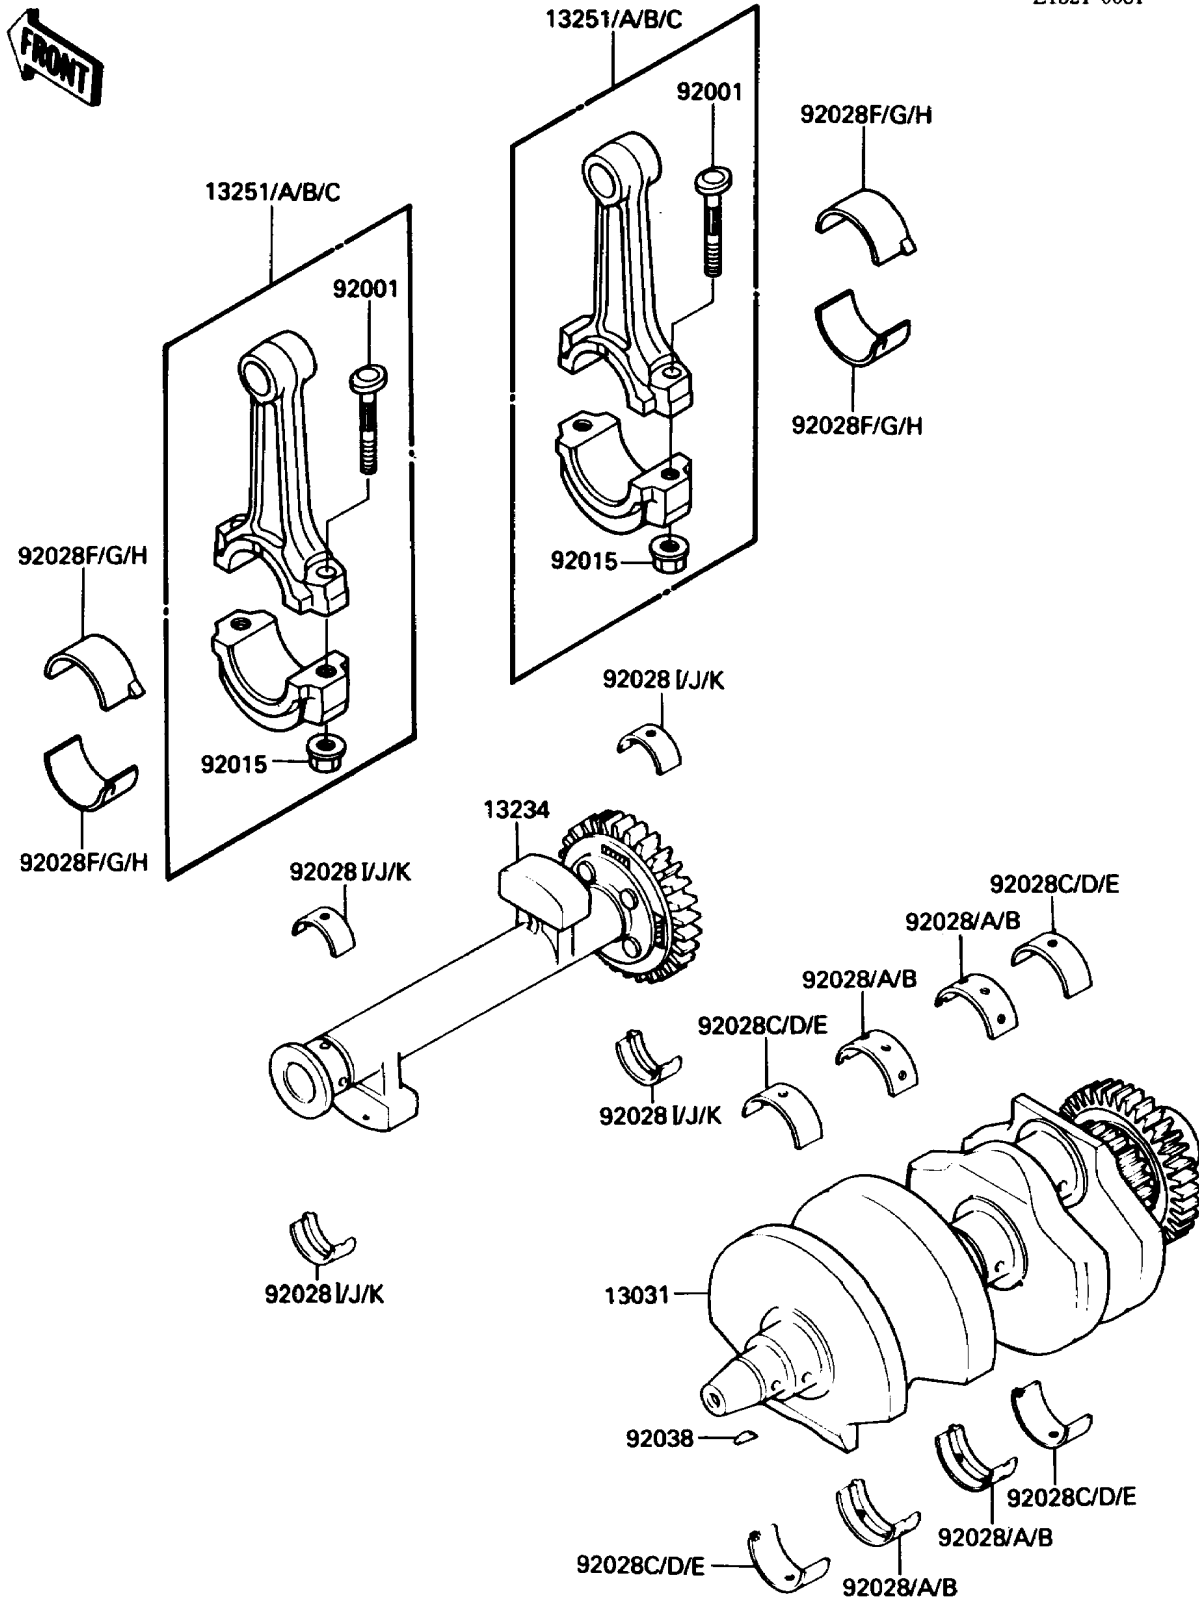

1988 454 LTD

PARTS DIAGRAM

Crankshaft

E1321-0081

1988 454 LTD

PARTS LIST

Crankshaft

Kawasaki

Let the Good Times Roll®

ITEM NAME

PART NUMBER

QUANTITY
