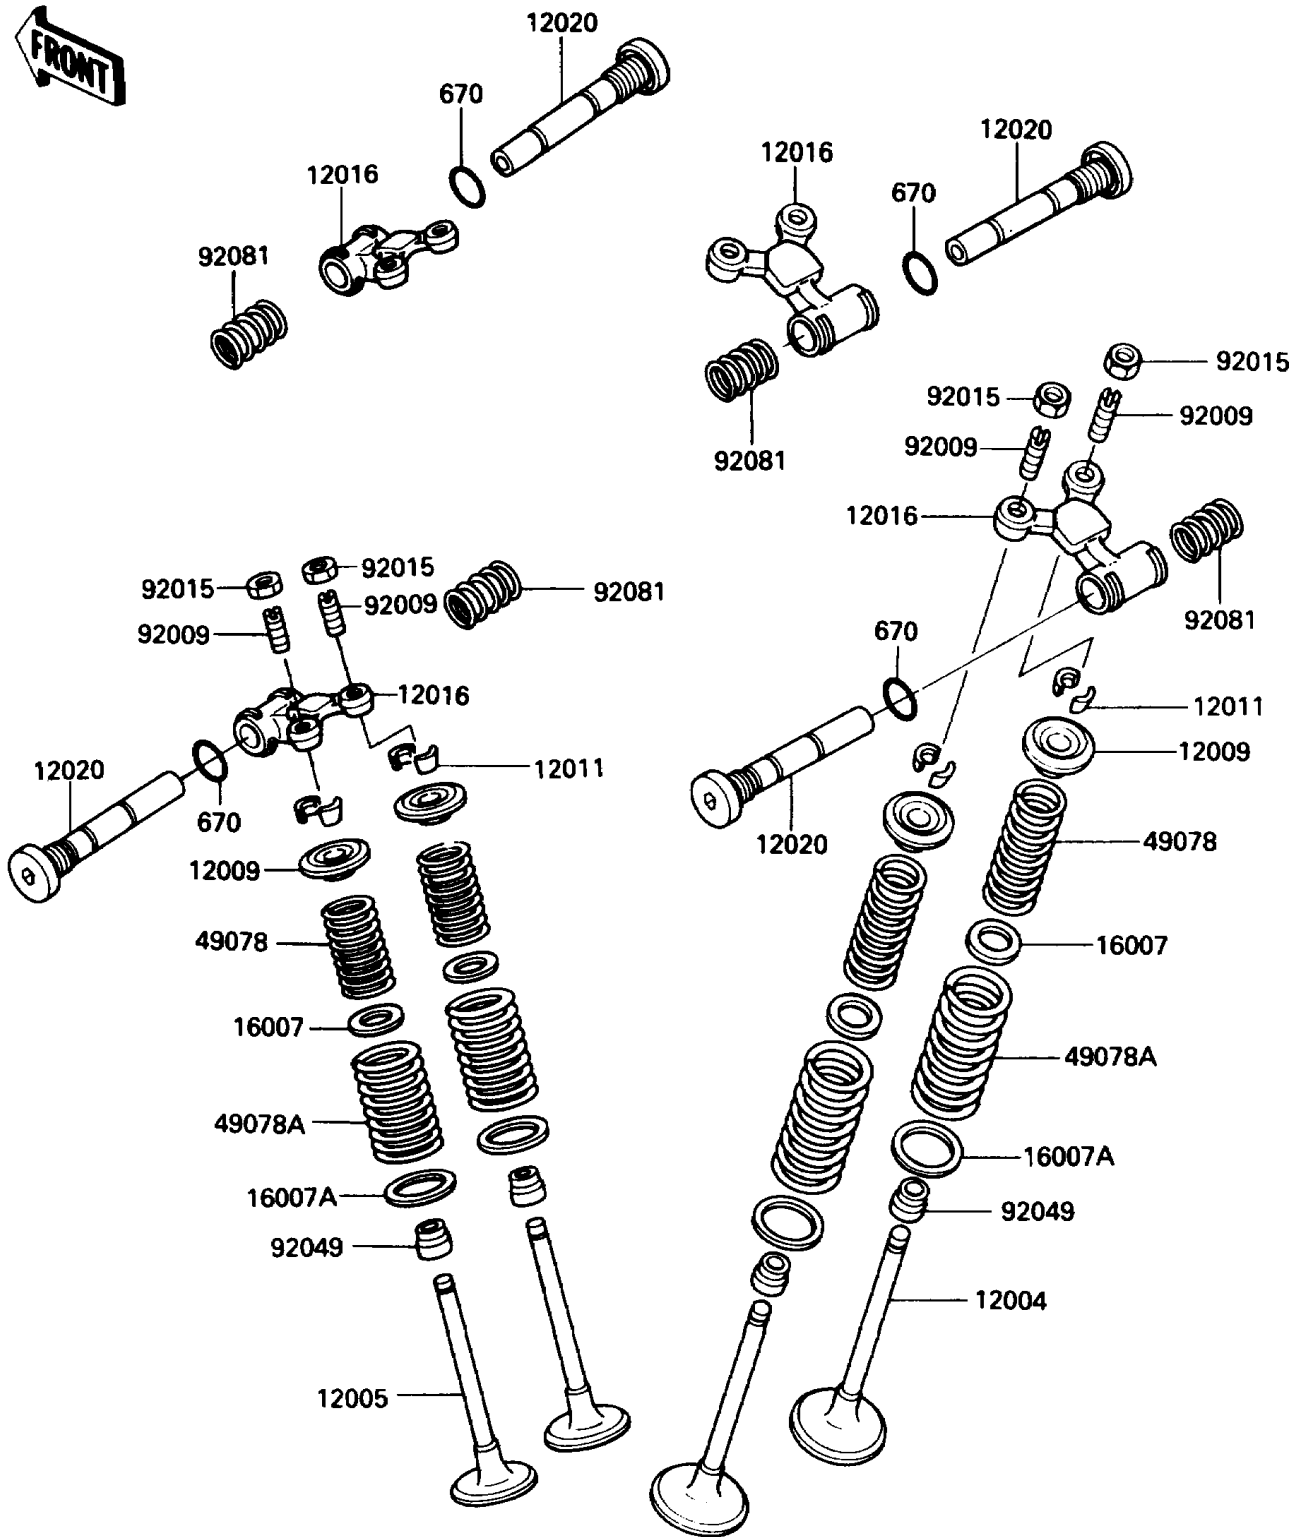

1986 454 LTD

PARTS DIAGRAM

Valve(s)

E1210-0035

1986 454 LTD

PARTS LIST

Valve(s)

ITEM NAME

PART NUMBER

QUANTITY
