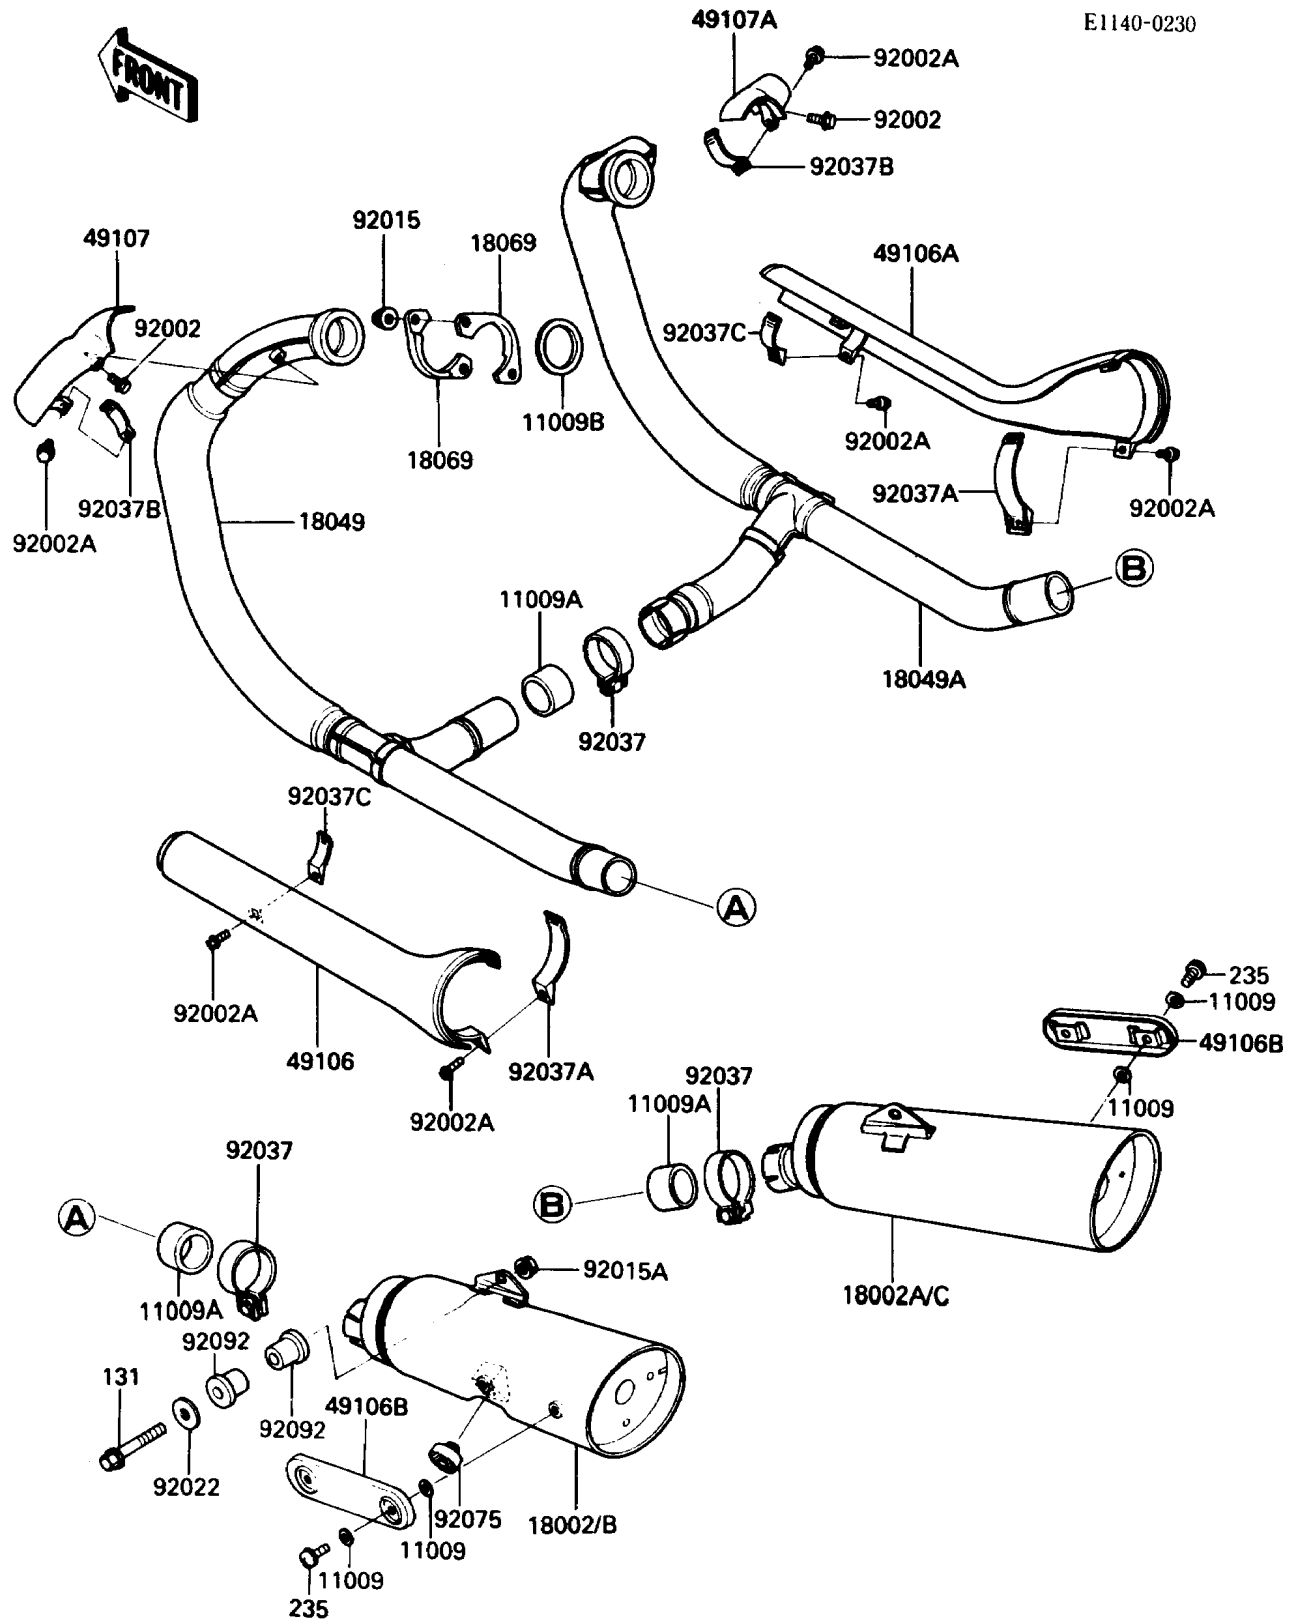

1985 454 LTD

PARTS DIAGRAM

Muffler(s)

E1140-0230

1985 454 LTD

PARTS LIST

Muffler(s)

Kawasaki

Let the Good Times Roll®

ITEM NAME

PART NUMBER

QUANTITY
