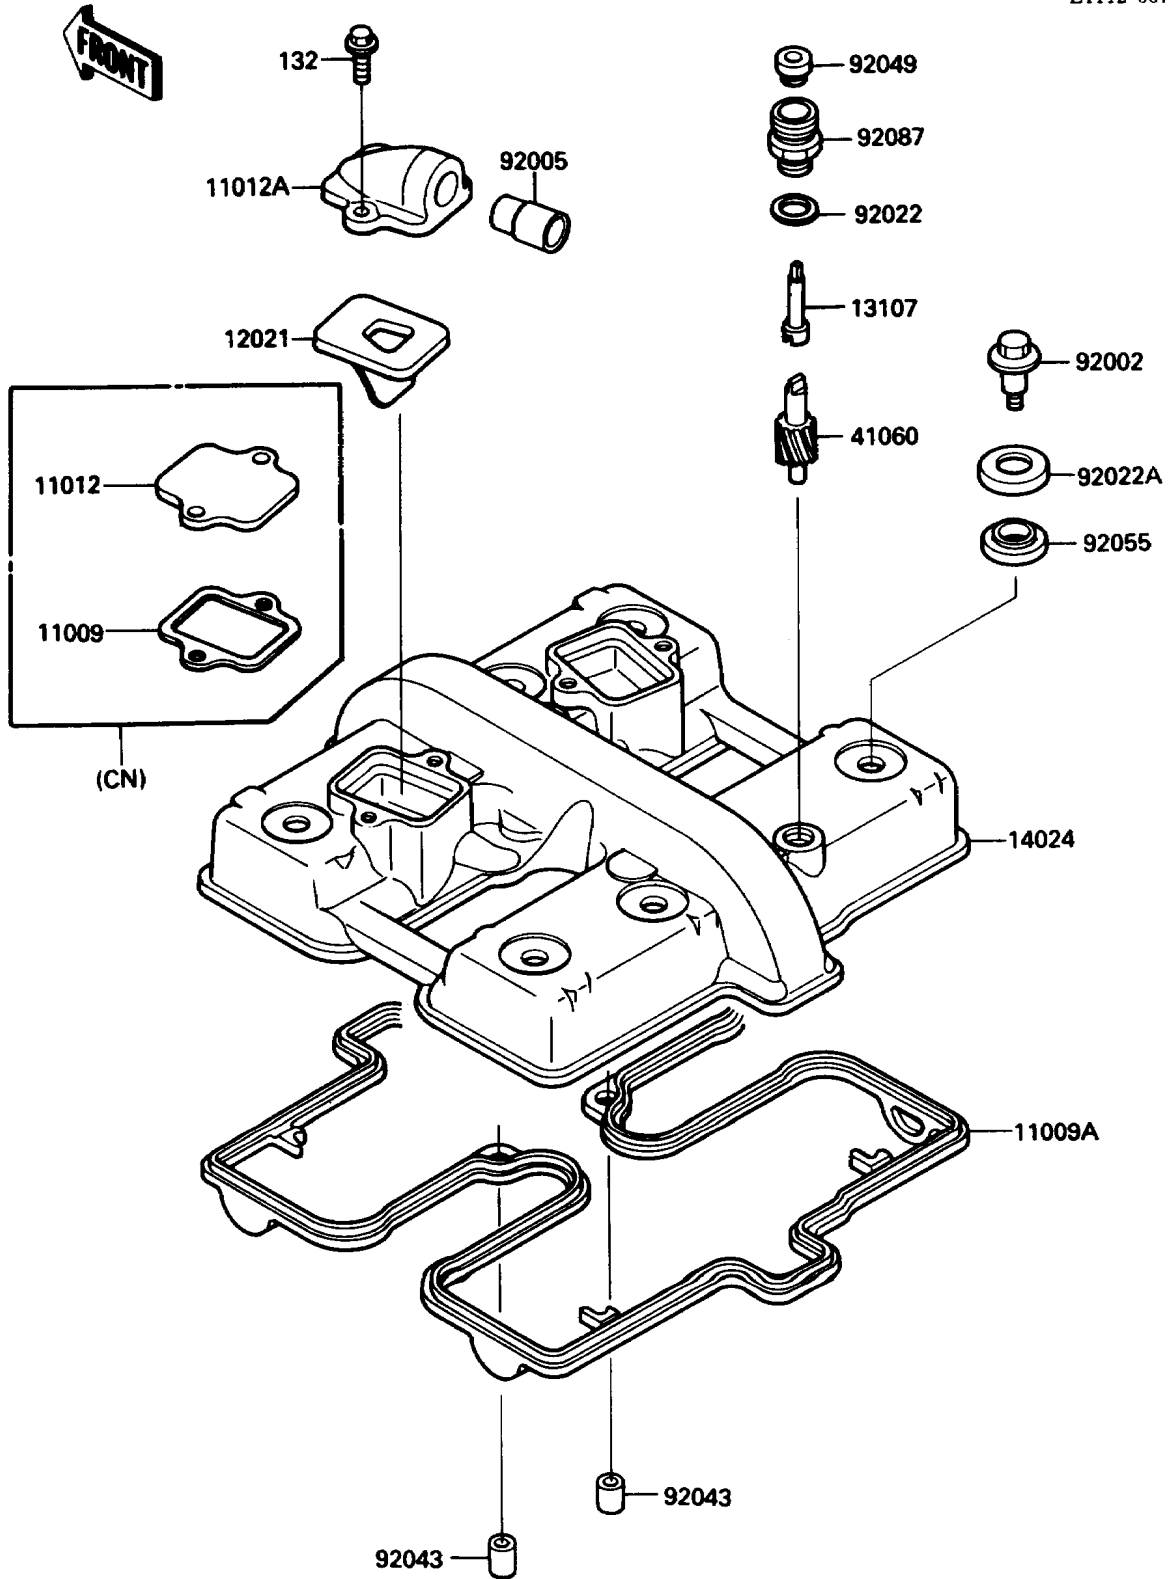

1989 454 LTD

PARTS DIAGRAM

Cylinder Head Cover

E1112-0079

1989 454 LTD

PARTS LIST

Cylinder Head Cover

ITEM NAME

PART NUMBER

QUANTITY
