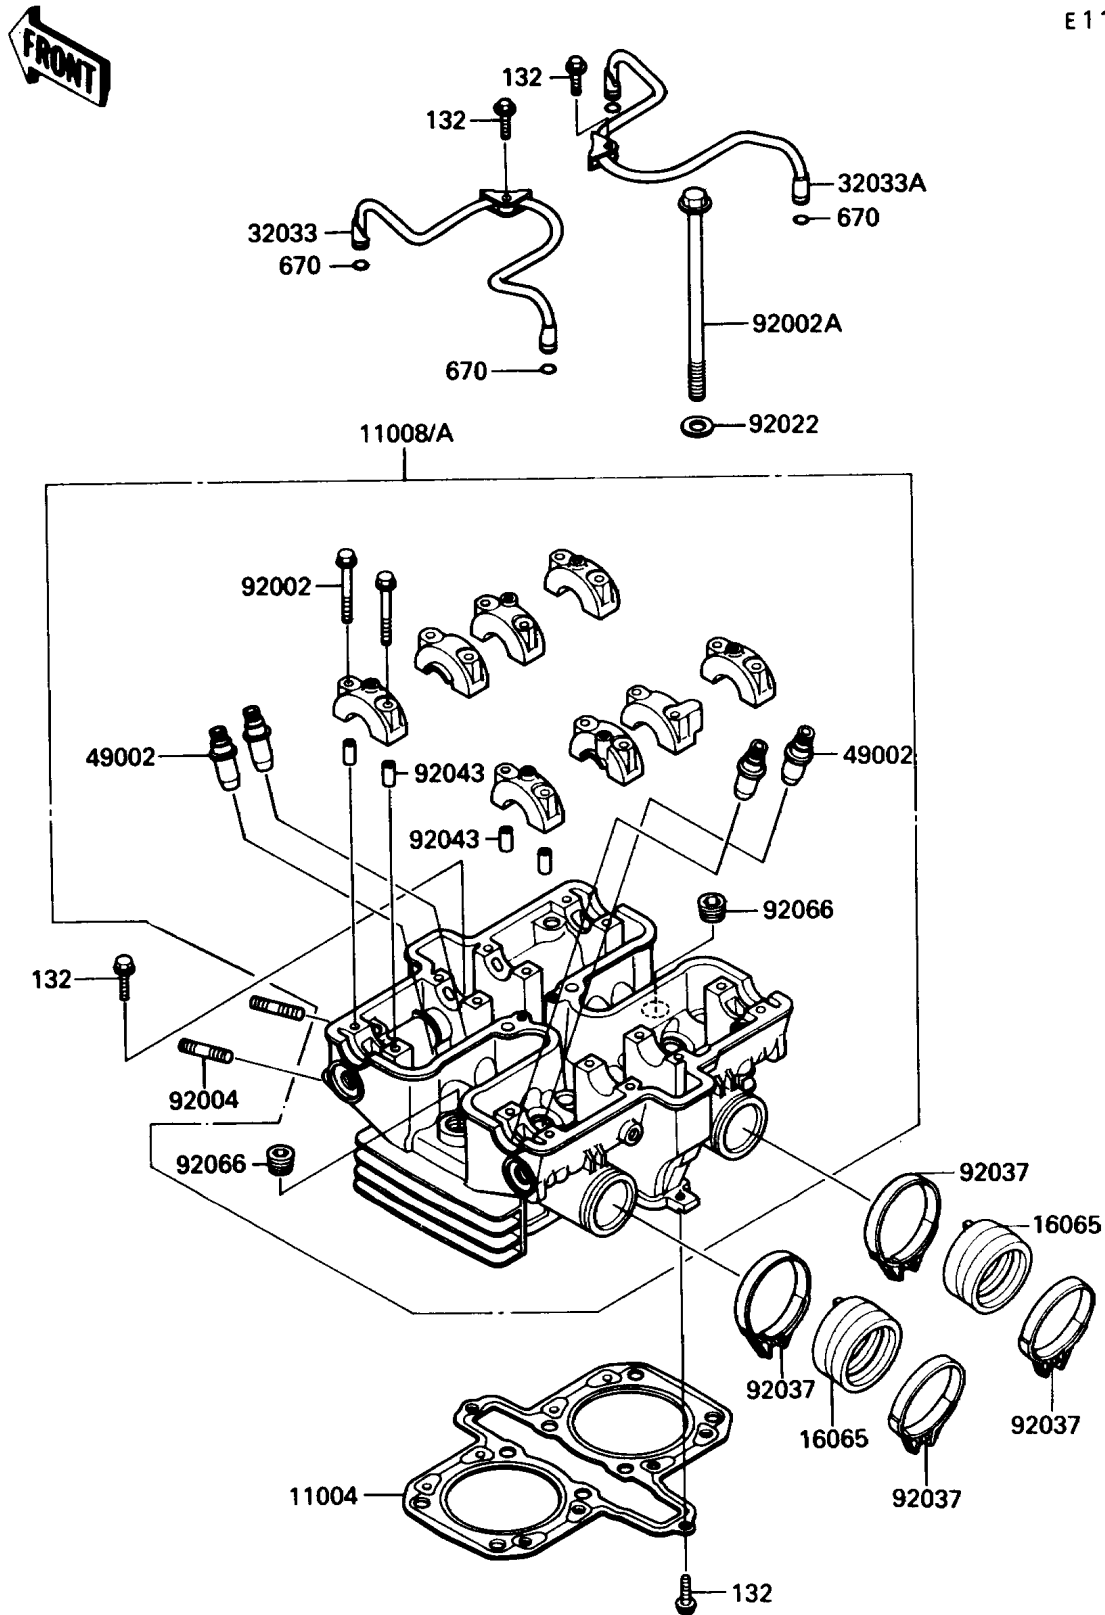

1989 454 LTD

PARTS DIAGRAM

Cylinder Head

E1111

1989 454 LTD

PARTS LIST

Cylinder Head

Kawasaki

Let the Good Times Roll®

ITEM NAME

PART NUMBER

QUANTITY
