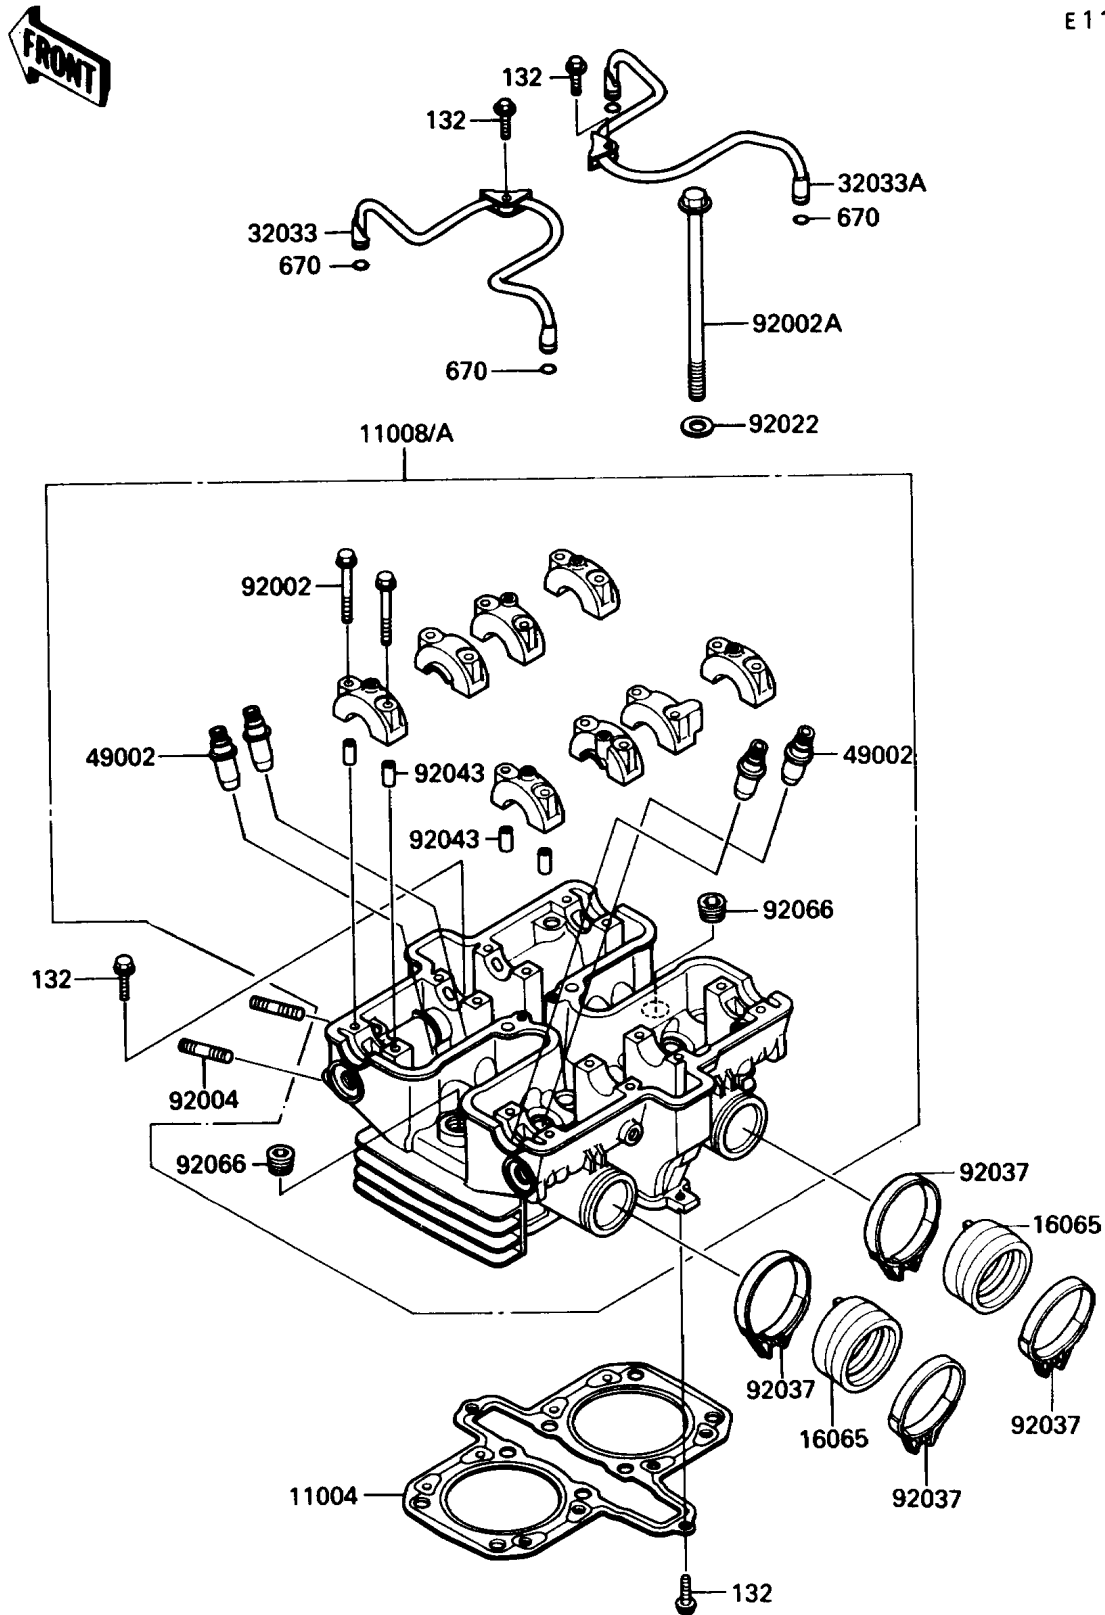

1985 454 LTD

PARTS DIAGRAM

Cylinder Head

E1111

1985 454 LTD

PARTS LIST

Cylinder Head

Kawasaki

Let the Good Times Roll®

ITEM NAME

PART NUMBER

QUANTITY
