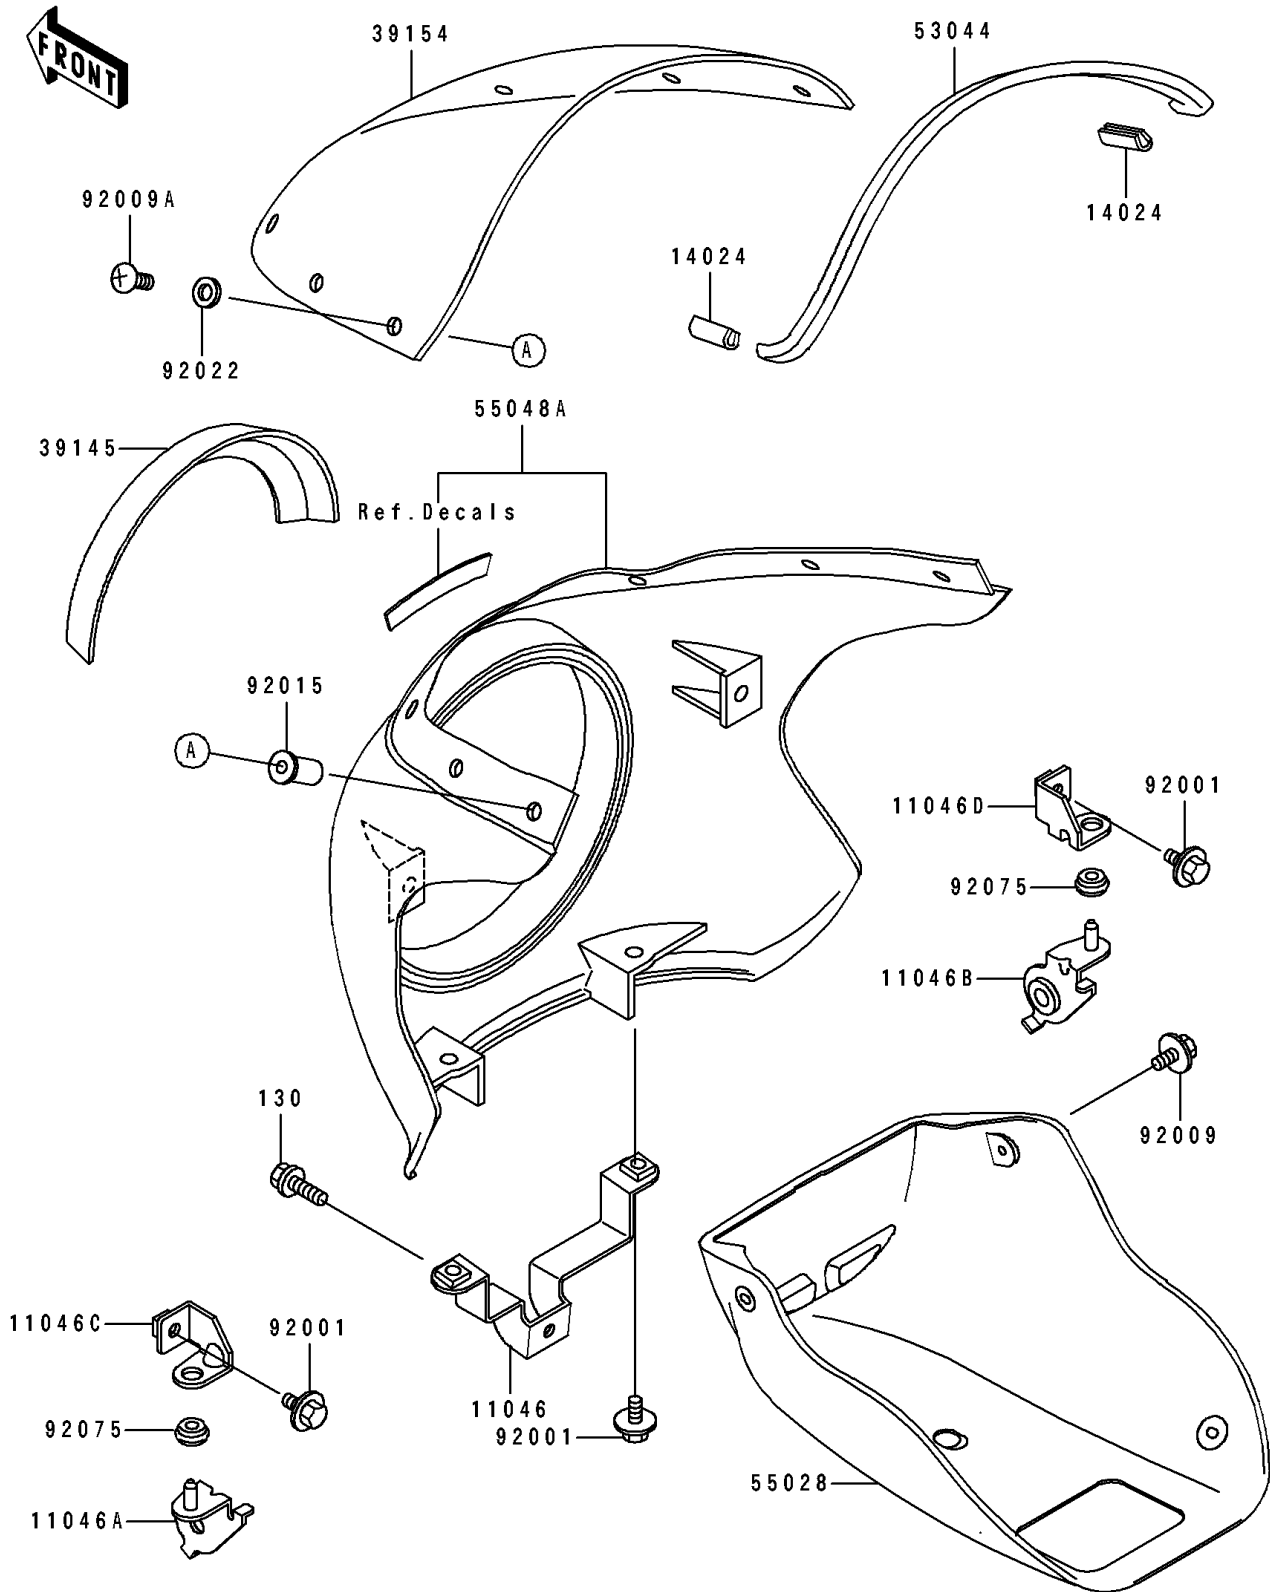

1993 Eliminator 250

PARTS DIAGRAM

Cowling

F2871

1993 Eliminator 250

PARTS LIST

Cowling

ITEM NAME

PART NUMBER

QUANTITY
