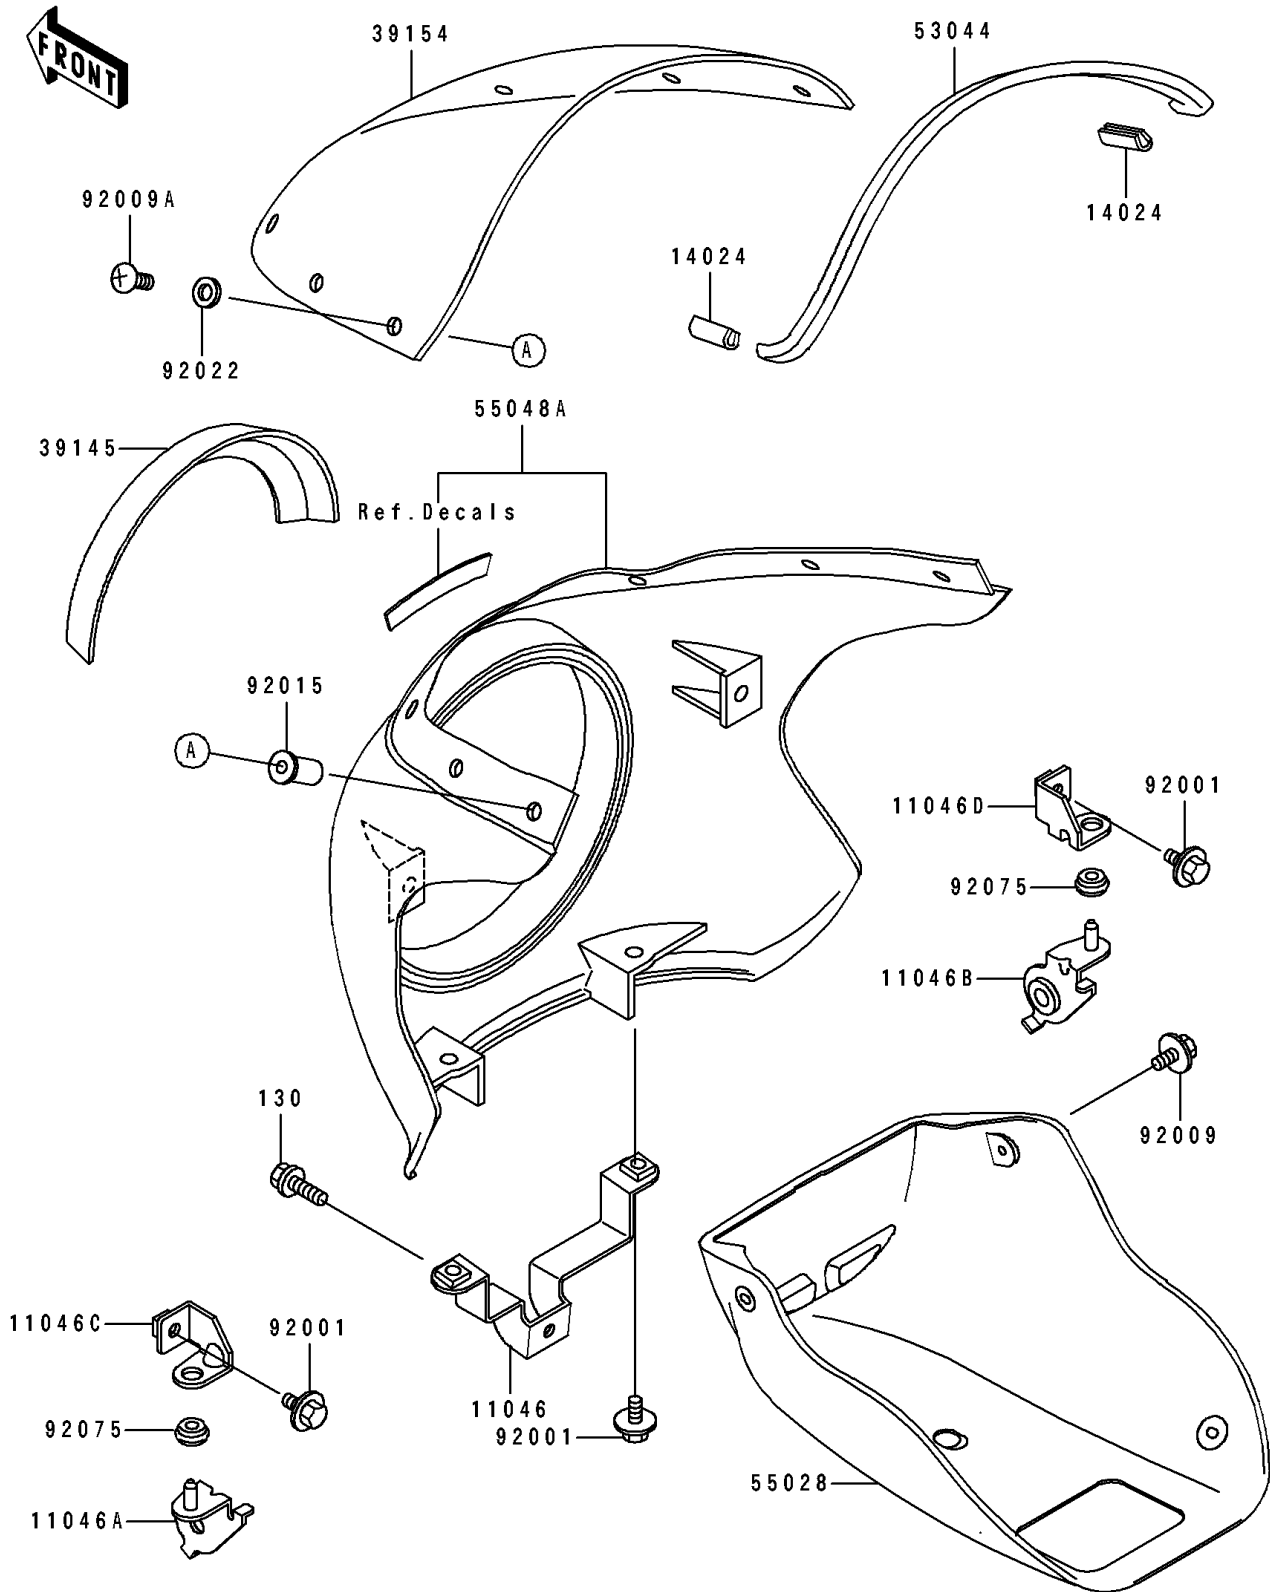

1994 Eliminator 250

PARTS DIAGRAM

Cowling

F2871

1994 Eliminator 250

PARTS LIST

Cowling

ITEM NAME

PART NUMBER

QUANTITY
