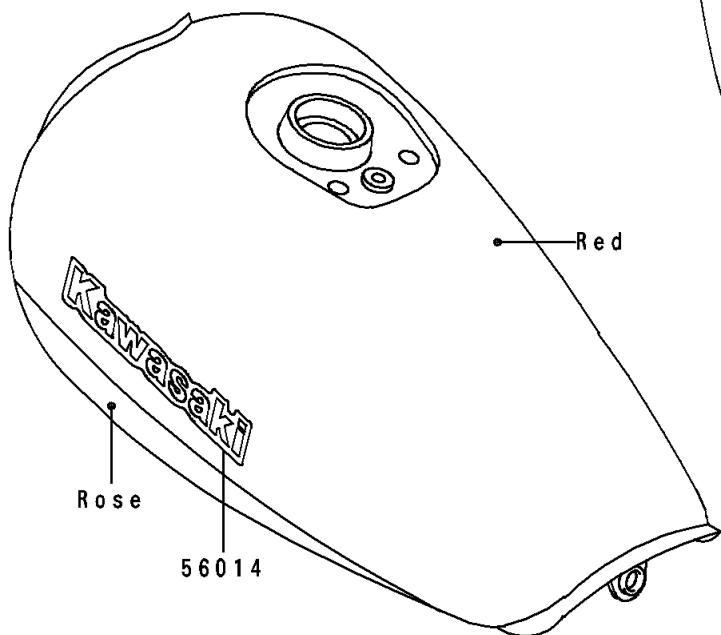

1993 Eliminator 250

PARTS DIAGRAM

Decals(Red/Rose)

Kawasaki

Let the Good Times Roll®

F 2 8 6 1

1993 Eliminator 250

PARTS LIST

Decals(Red/Rose)

ITEM NAME

PART NUMBER

QUANTITY
