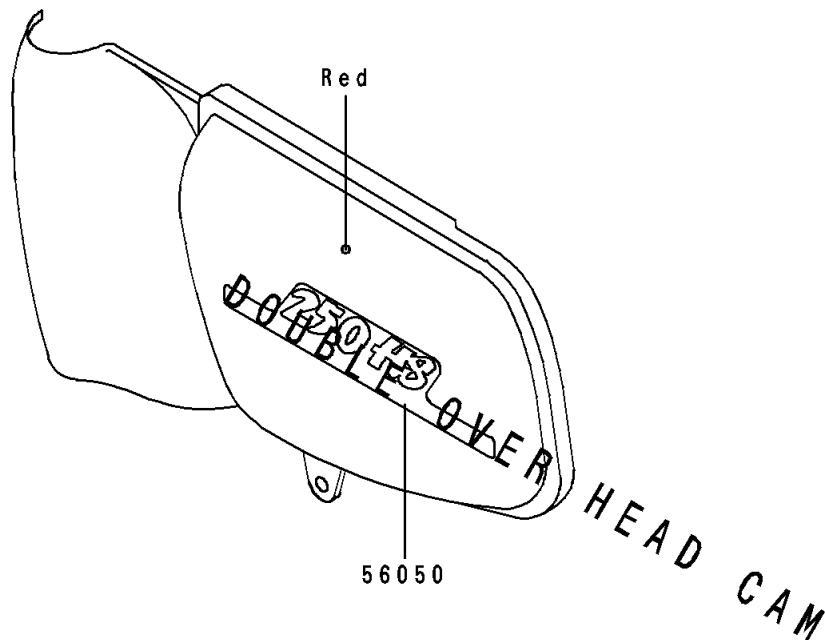

1993 Eliminator 250

PARTS DIAGRAM

Decals(Red/Rose)

Kawasaki

Let the Good Times Roll®

F 2 8 6 1

1993 Eliminator 250

PARTS LIST

Decals(Red/Rose)

ITEM NAME

PART NUMBER

QUANTITY
