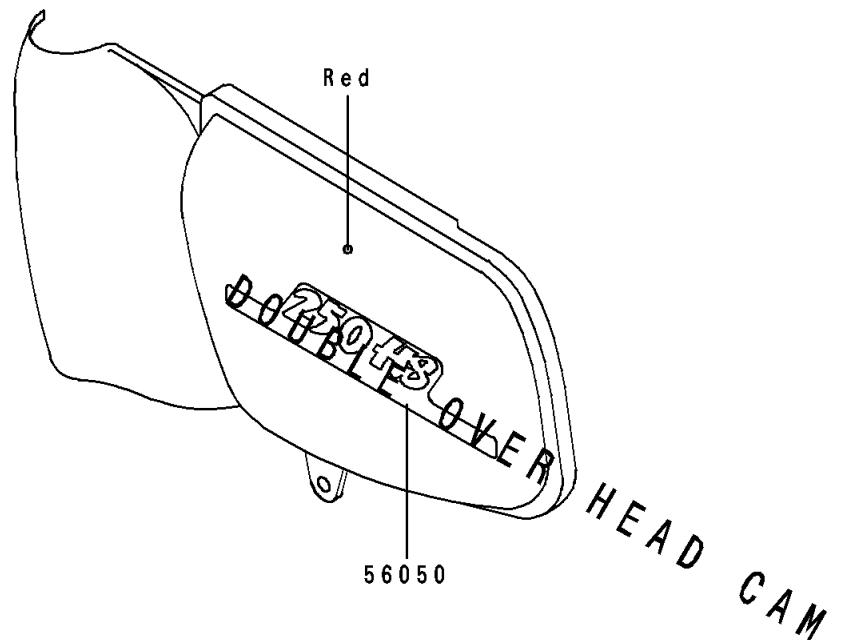

1991 Eliminator 250

PARTS DIAGRAM

Decals(Red/Rose)

F 2 8 6 1

1991 Eliminator 250

PARTS LIST

Decals(Red/Rose)

ITEM NAME	PART NUMBER	QUANTITY
EMBLEM,FUEL TANK,KAWASAKI (Ref # 56014)	56014-1262	2
MARK,SIDE COVER,250HS (Ref # 56050)	56050-1666	2
MARK,KAWASAKI (Ref # 56050A)	56050-1667	1