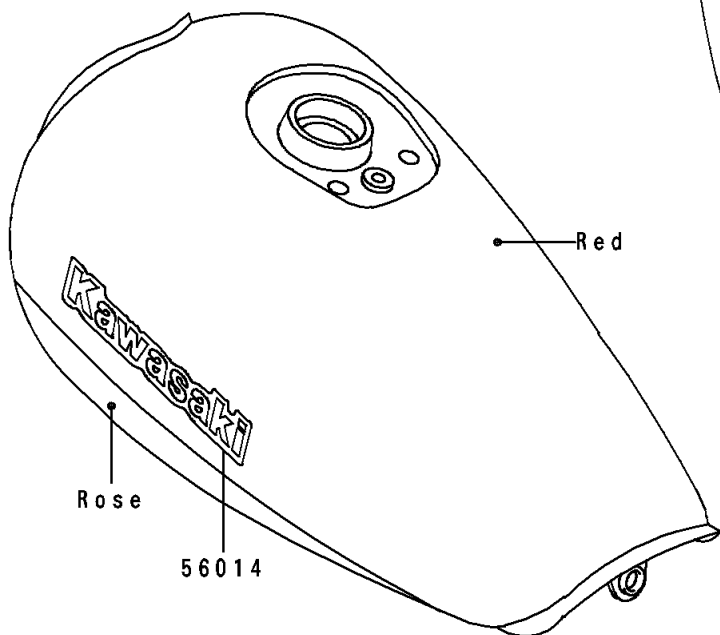

1991 Eliminator 250

PARTS DIAGRAM

Decals(Red/Rose)

F 2 8 6 1

1991 Eliminator 250

PARTS LIST

Decals(Red/Rose)

ITEM NAME	PART NUMBER	QUANTITY
EMBLEM,FUEL TANK,KAWASAKI (Ref # 56014)	56014-1262	2
MARK,SIDE COVER,250HS (Ref # 56050)	56050-1666	2
MARK,KAWASAKI (Ref # 56050A)	56050-1667	1