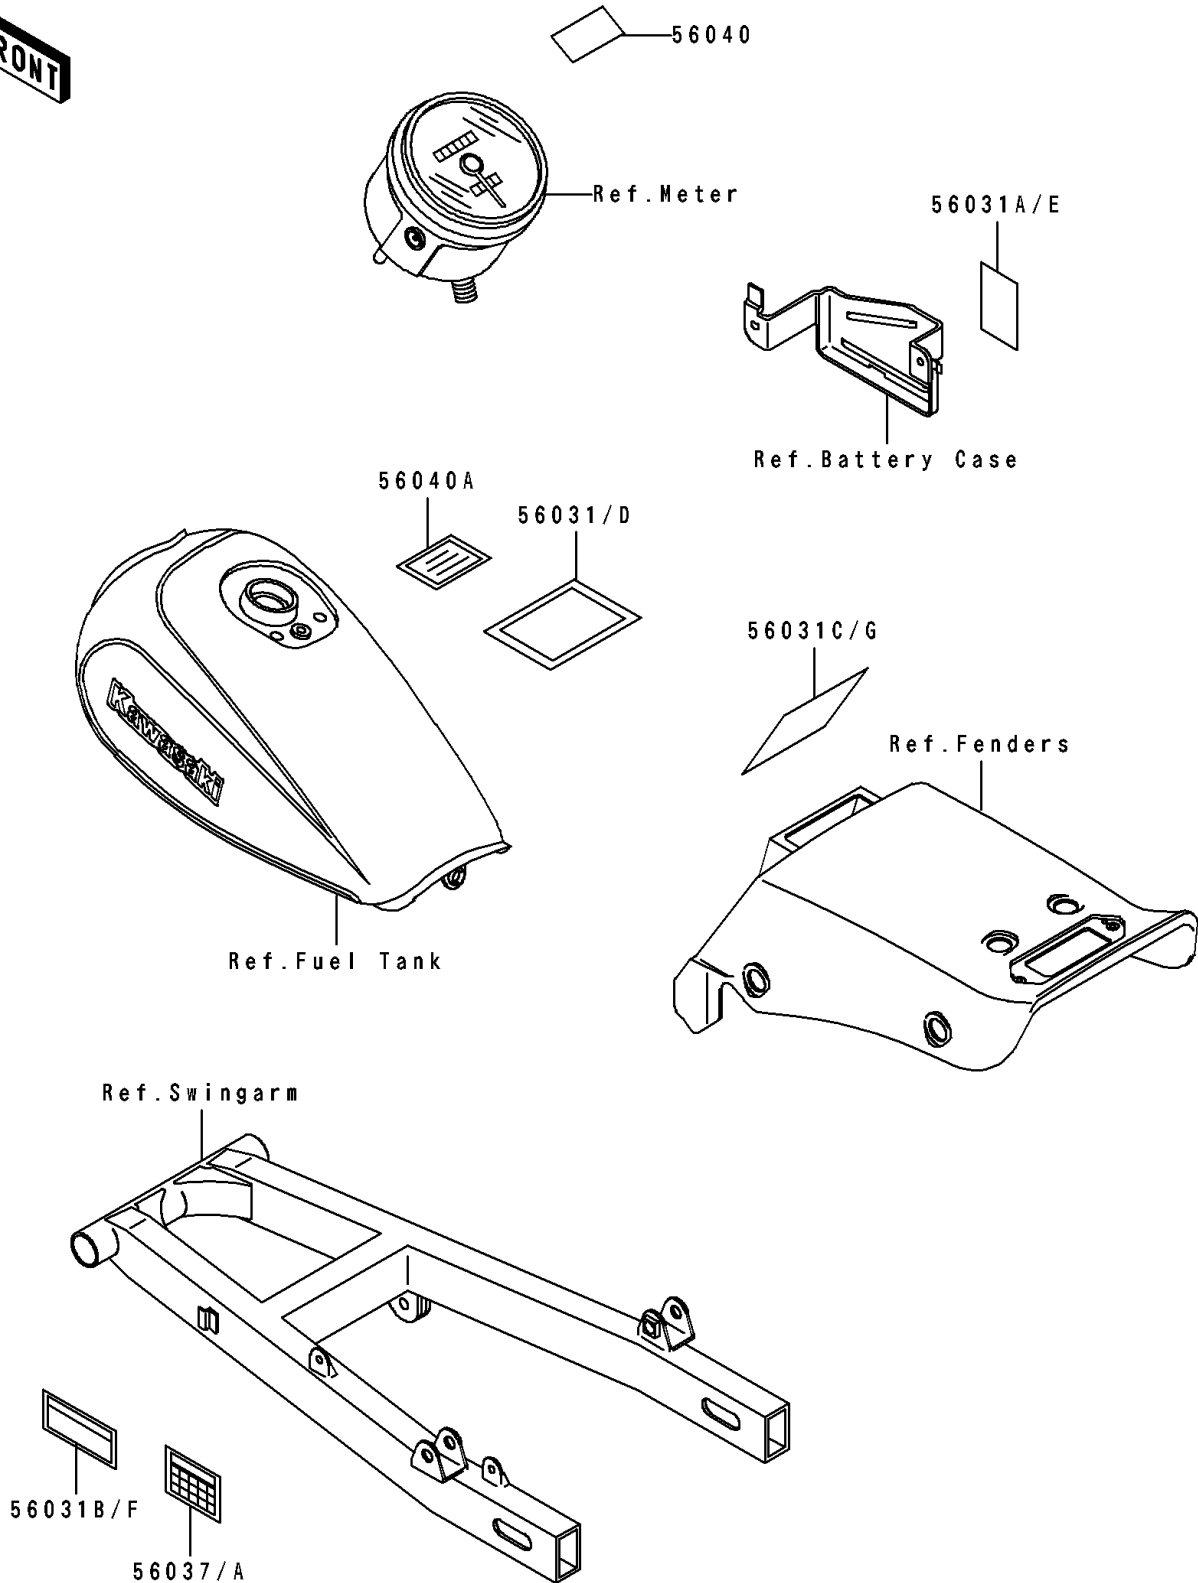

1991 Eliminator 250

PARTS DIAGRAM

Labels

F 2 8 6 0

1991 Eliminator 250

PARTS LIST

Labels

ITEM NAME	PART NUMBER	QUANTITY
LABEL-MANUAL,OIL&OIL FILTER (Ref # 56031)	56031-1451	1
LABEL-MANUAL,BATTERY VENT (Ref # 56031A)	56031-1564	1
LABEL-MANUAL,CHAIN INFO (Ref # 56031B)	56031-1565	1
LABEL-MANUAL,DAILY SAFETY (Ref # 56031C)	56031-1568	1
LABEL-MANUAL,OIL&OIL FILTER (Ref # 56031D)	56031-1754	1
LABEL-MANUAL,BATTERY VENT (Ref # 56031E)	56031-1755	1
LABEL-MANUAL,CHAIN (Ref # 56031F)	56031-1756	1
LABEL-MANUAL,DAILY SAFETY (Ref # 56031G)	56031-1757	1
LABEL-SPECIFICATION,TIRE&LOAD (Ref # 56037)	56037-1519	1
LABEL-SPECIFICATION,TIRE&LOAD (Ref # 56037A)	56037-1536	1
LABEL-WARNING,BREAK IN CAUTION (Ref # 56040)	56040-1007	1
LABEL-WARNING,EVAPO (Ref # 56040A)	56040-1121	1