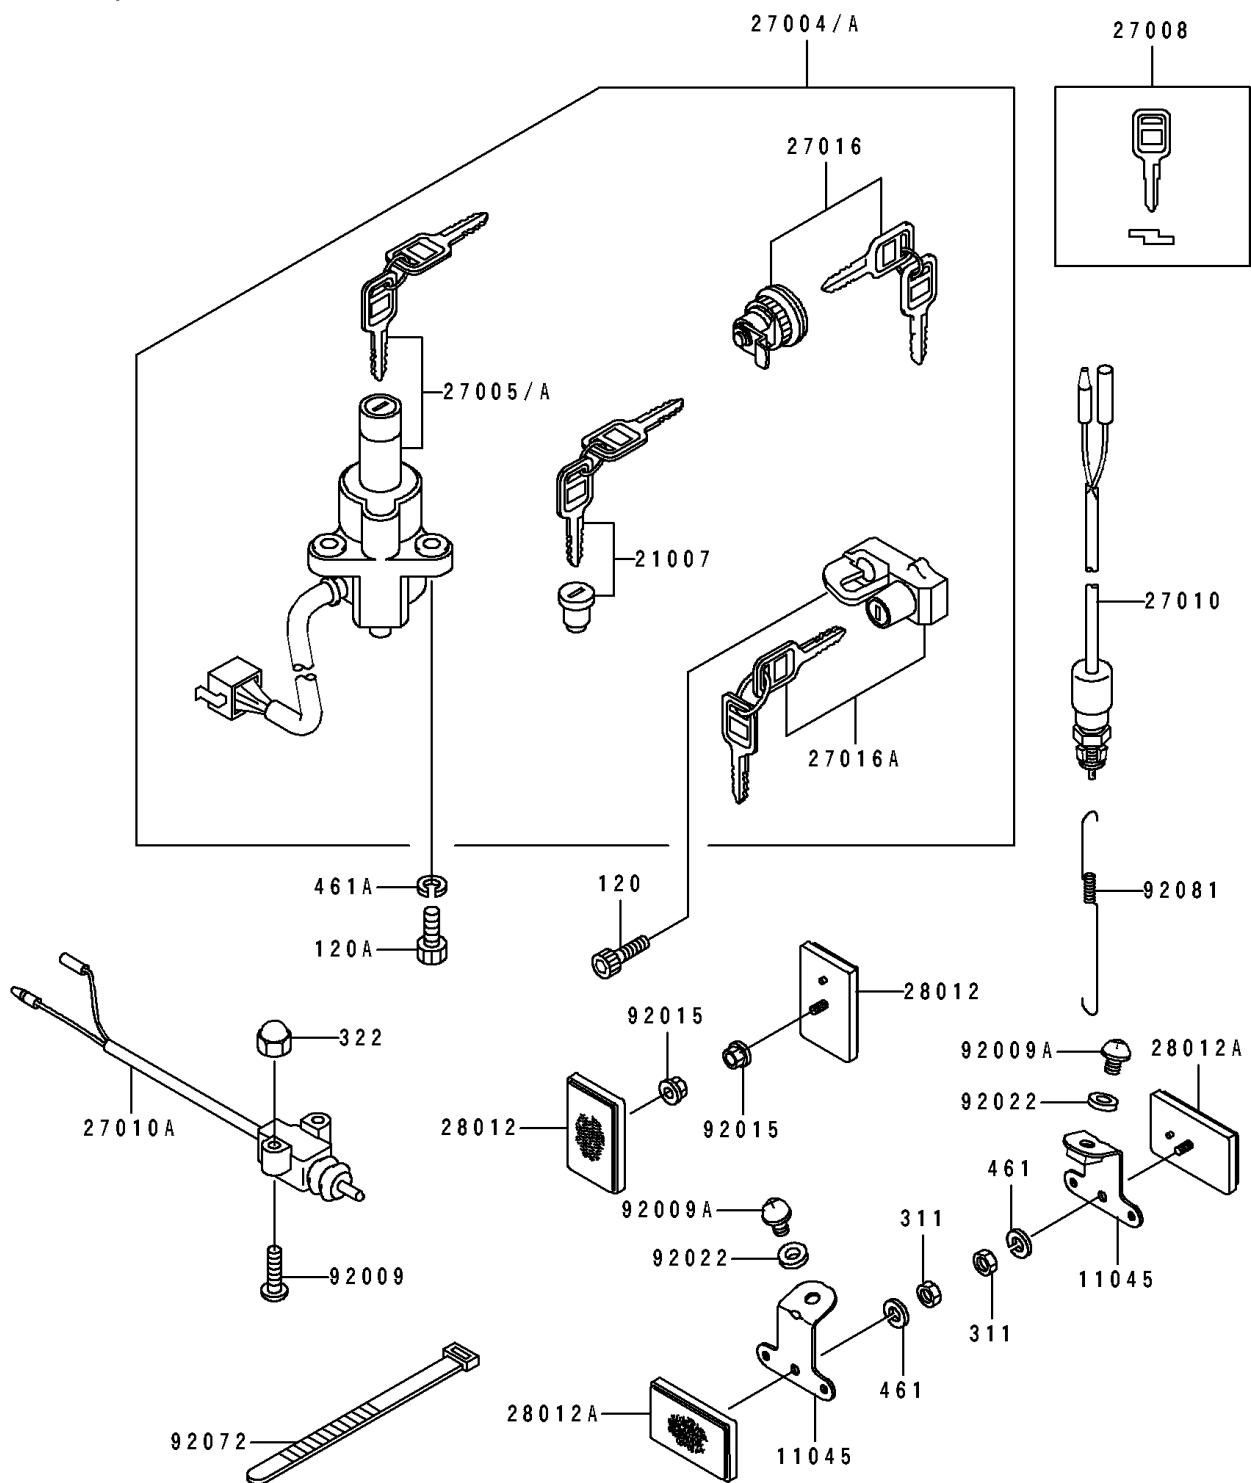

1993 Eliminator 250

PARTS DIAGRAM

Ignition Switch/Locks/Reflectors

F2770

1993 Eliminator 250

PARTS LIST

Ignition Switch/Locks/Reflectors

ITEM NAME

PART NUMBER

QUANTITY
