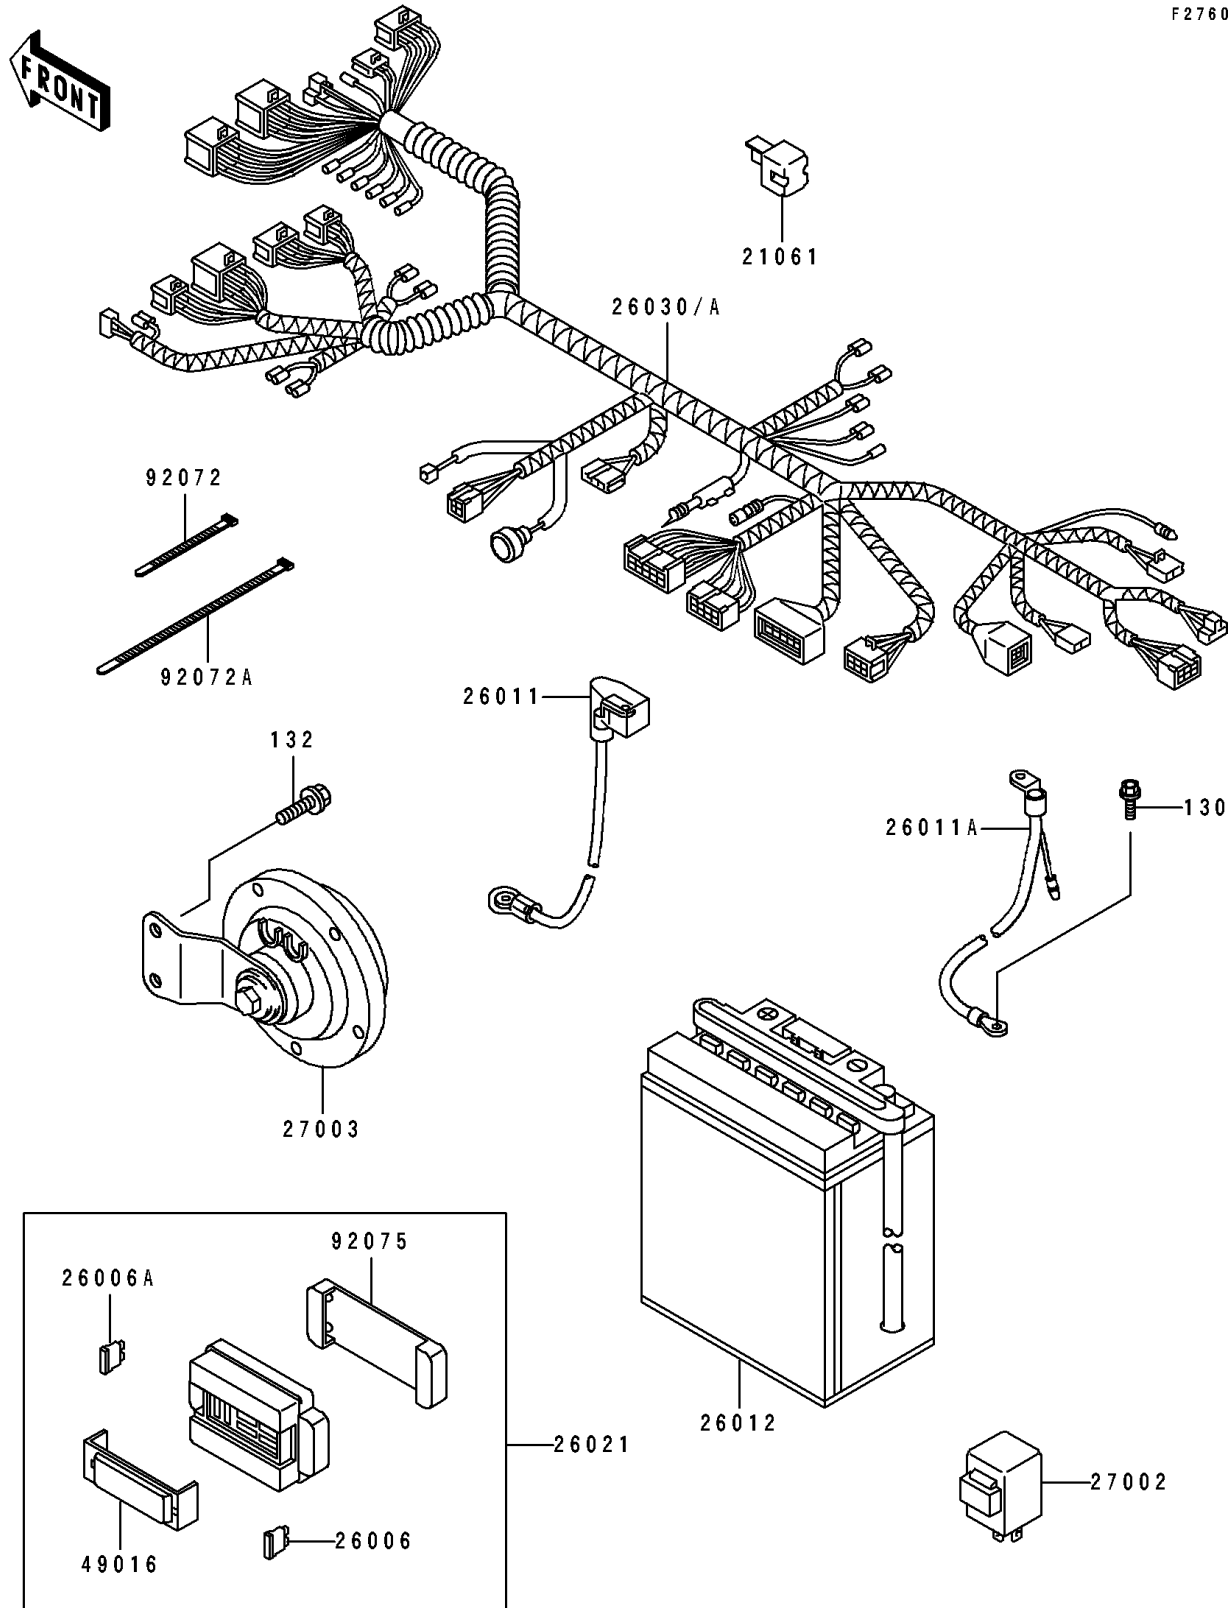

1993 Eliminator 250

PARTS DIAGRAM

Chassis Electrical Equipment

F2760

1993 Eliminator 250

PARTS LIST

Chassis Electrical Equipment

ITEM NAME

PART NUMBER

QUANTITY
