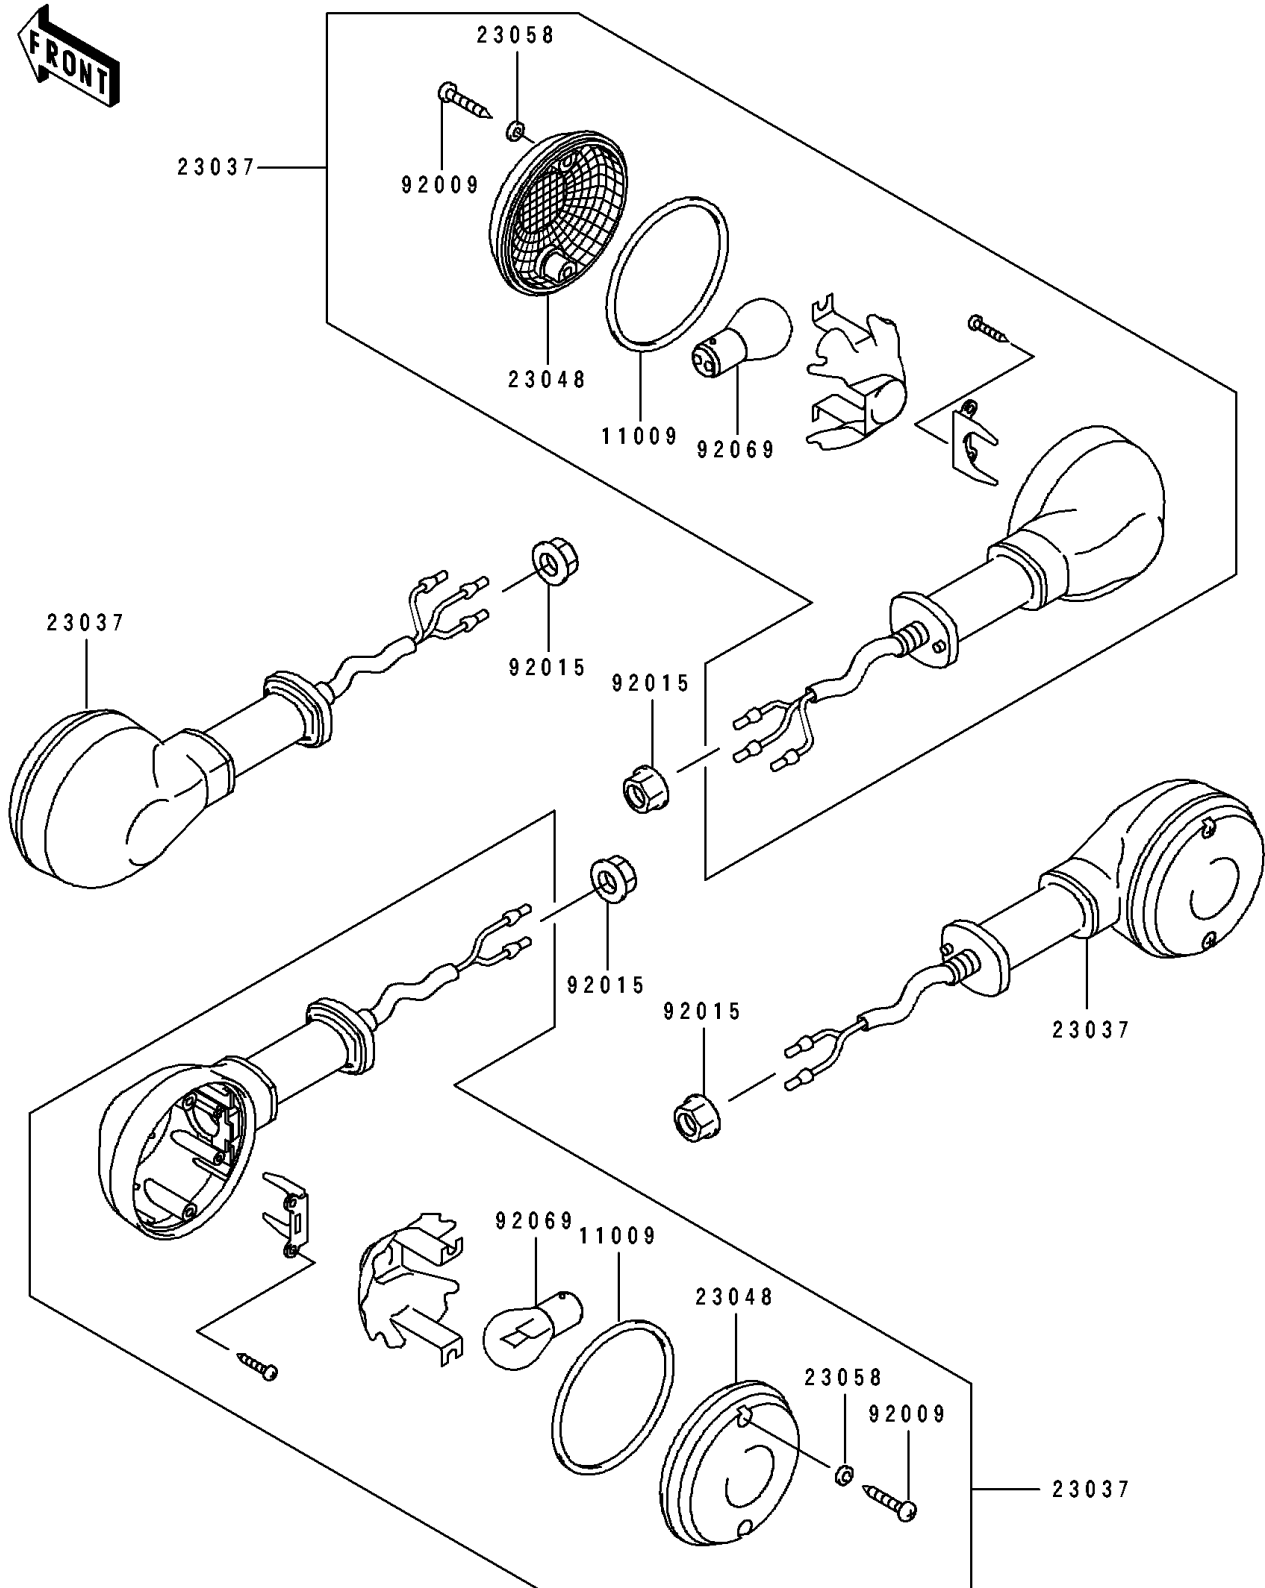

1993 Eliminator 250

PARTS DIAGRAM

Turn Signals

F2730

1993 Eliminator 250

PARTS LIST

Turn Signals

ITEM NAME

PART NUMBER

QUANTITY
