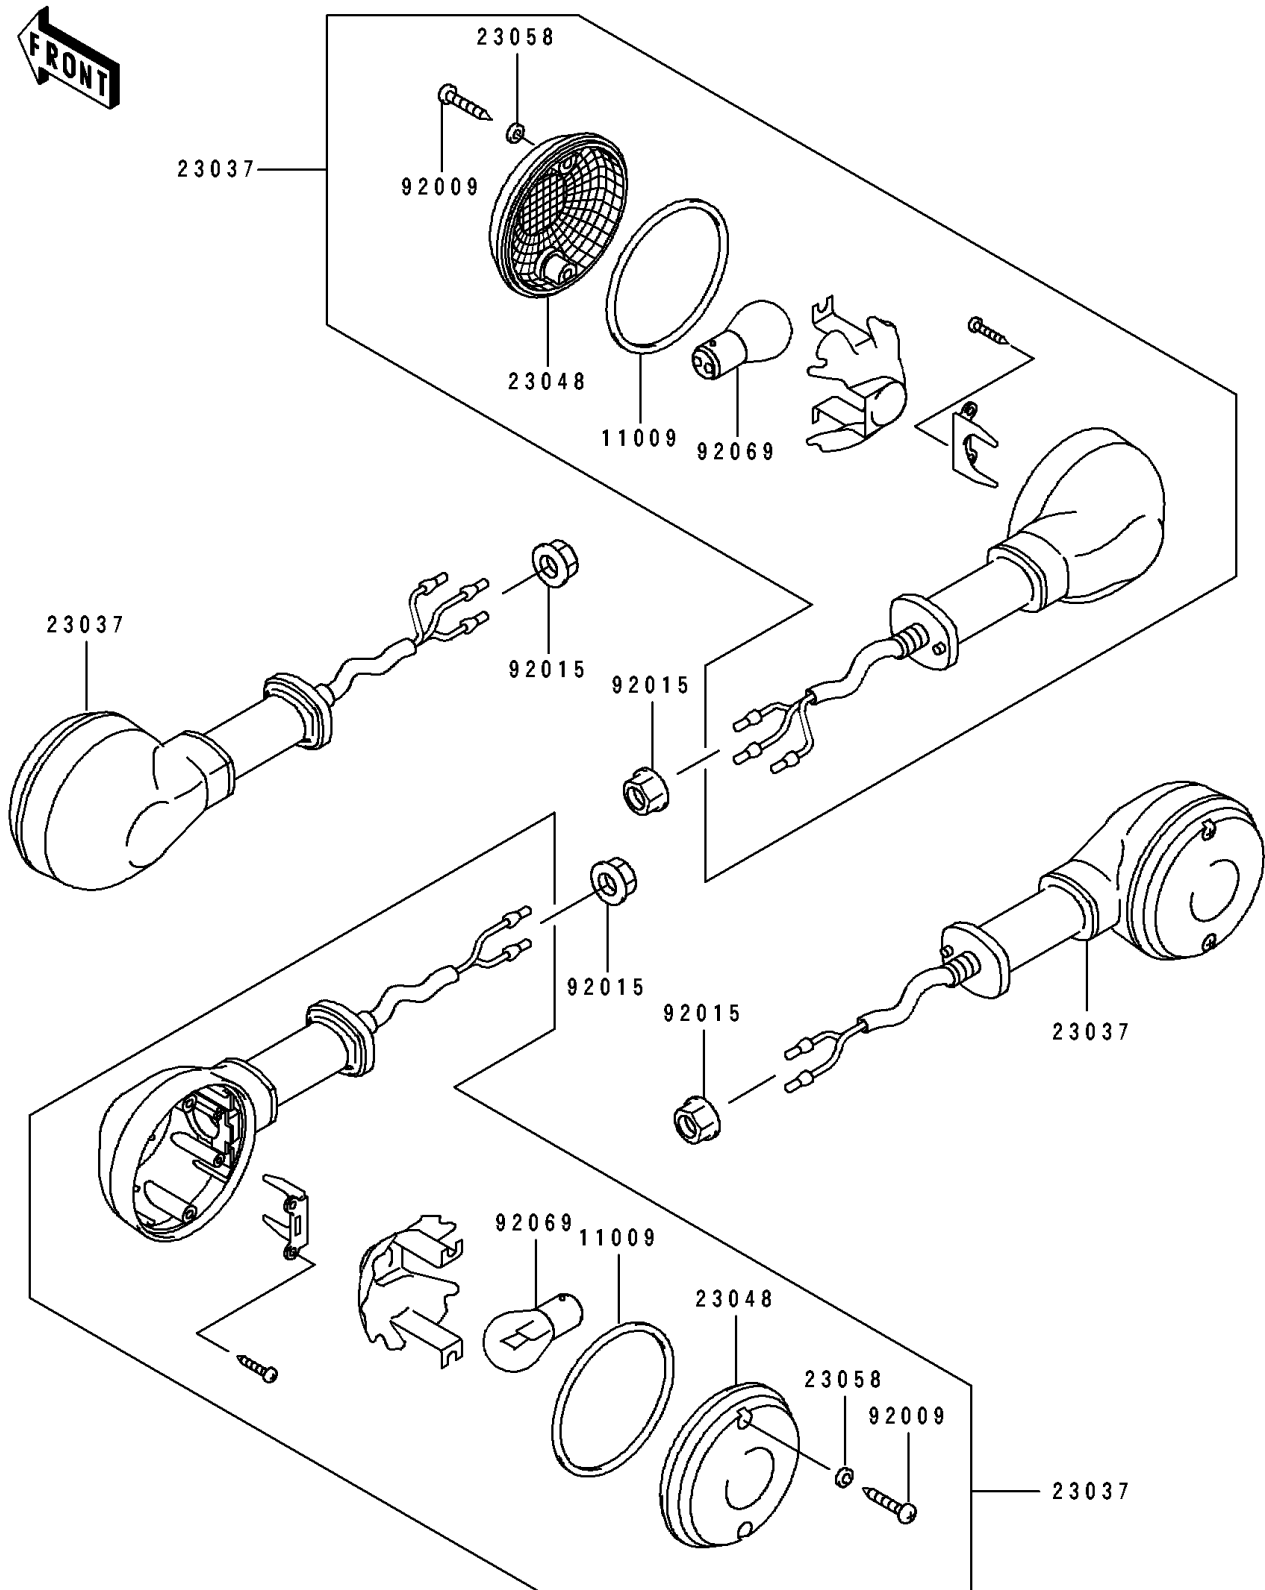

1994 Eliminator 250

PARTS DIAGRAM

Turn Signals

F2730

1994 Eliminator 250

PARTS LIST

Turn Signals

ITEM NAME

PART NUMBER

QUANTITY
